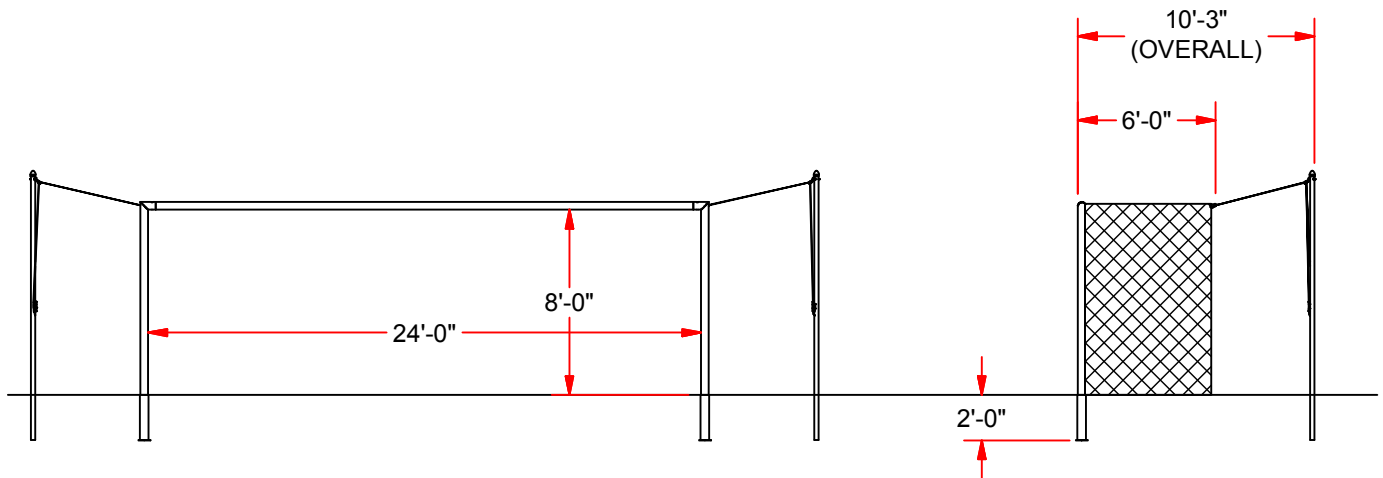

# SGP-550 NOVA WORLD™ SEMI-PERMANENT

GOAL FACE  
4" O.D.

BACKNET POST  
(2-3/8" ROUND STEEL)

**NOVA PREMIERE™ FEATURES:**

- OFFICIAL SIZE: 8' HIGH x 24' WIDE
- GOAL FACE IS 4" O.D. ROUND
- ALL ALUMINUM EXTRUDED GOAL
- ENTIRE GOAL POWDER COATED WHITE
- ALL STAINLESS STEEL HARDWARE
- EASY TRACK™ NET ATTACHMENT SYSTEM, WITH EXCLUSIVE FLUSH NET CLIPS
- TWO BACKNET POSTS HOLD NET CLEANLY AND IN FULLY OPEN POSITION
- BACKNET POSTS COME WITH PULLEY & CLEAT FOR EASY TENSIONING & REMOVAL
- OPTIONAL GROUND SLEEVE FOR SEMI-PERMANENT INSTALLATION
- OPTIONAL AUGER, J-HOOK STAKE, SPIKE OR NET PEG GROUND ANCHORS (SOIL CONDITION VARIES)