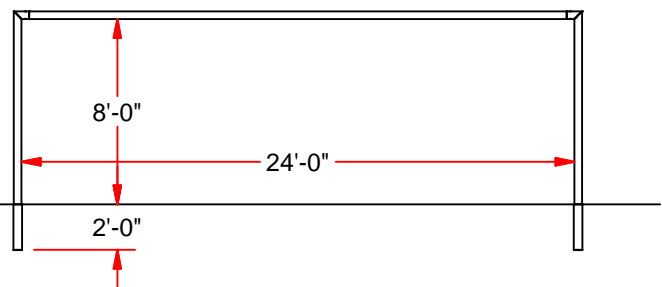

REV.	DESCRIPTION	DATE	BY
-	INITIAL RELEASE	2/11	MT

SGP-440 / SGP-440EB
NOVA CLASSIC™ SEMI-PERMANENT

COPYRIGHT 2006
JAYPRO SPORTS, LLC.
ALL RIGHTS RESERVED

FAX:
860.444.1779 (SALES)
860.440.0628 (ENG.)

PHONE:
800.243.0533 (TOLL FREE)
860.447.3001 (LOCAL)

JAYPRO SPORTS, LLC, 976 HARTFORD TURNPIKE, WATERFORD, CT 06385 USA

DRAWING NAME / PART NUMBER: SGP-440 / SGP-440EB	
DRAWN BY: Moune T.	ISSUE DATE: 2/18/2011
CHK'D BY: WVB	
SHEET: 1 OF 1	REV. -