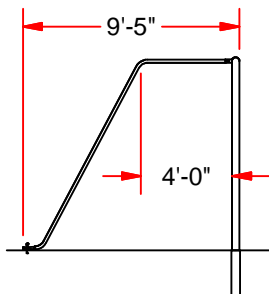

FULL BACKSTAY