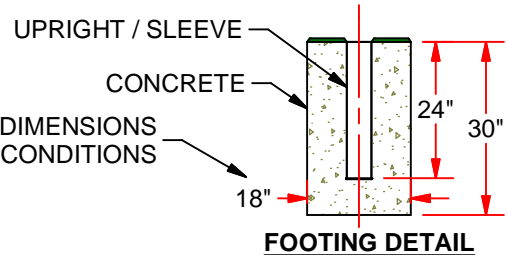

FULL BACKSTAY