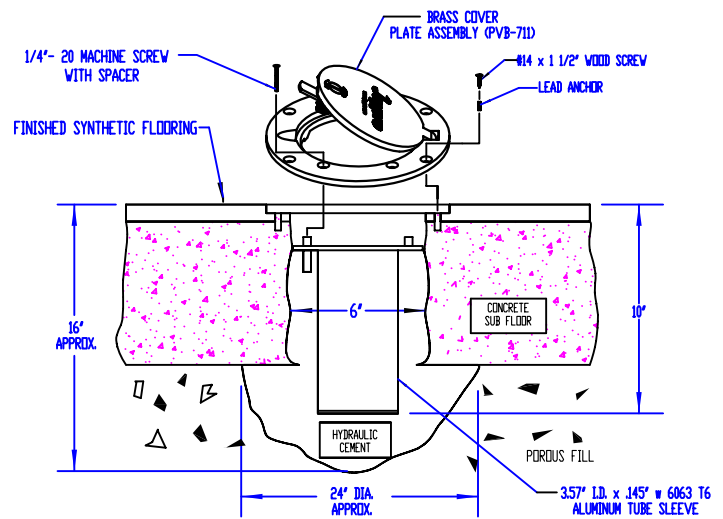

TYPICAL INSTALLATION IN A SYNTHETIC FLOOR

REV.	DESCRIPTION	DATE	BY

PVB-711
VOLLEYBALL GROUND
SLEEVE COVER

DRAWING NAME / PART NO.: PVB-711	
DRAWN BY: B.T.S.	CHK'D BY: CHK'D BY
ISSUE DATE: 8-26-04	
SHEET: 1 OF 1	REV. A

COPYRIGHT 2003
JAYPRO SPORTS, LLC.
ALL RIGHTS RESERVED

THIS PRINT IS THE PROPERTY OF JAYPRO SPORTS, LLC.
AND MAY NOT BE REPRODUCED WITHOUT WRITTEN PERMISSION

www.jaypro.com
976 HARTFORD TURNPIKE
WATERFORD, CT 06385 USA

1 OF 1   A