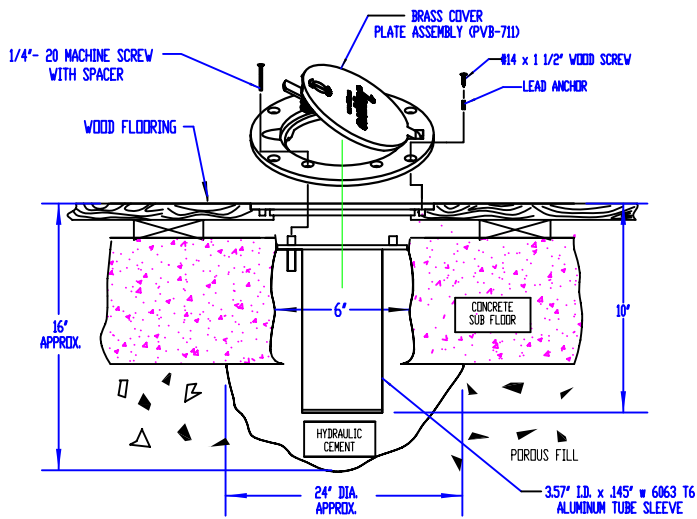

INSTALLATIONS

TYPICAL INSTALLATION IN A FINISHED WOOD FLOOR