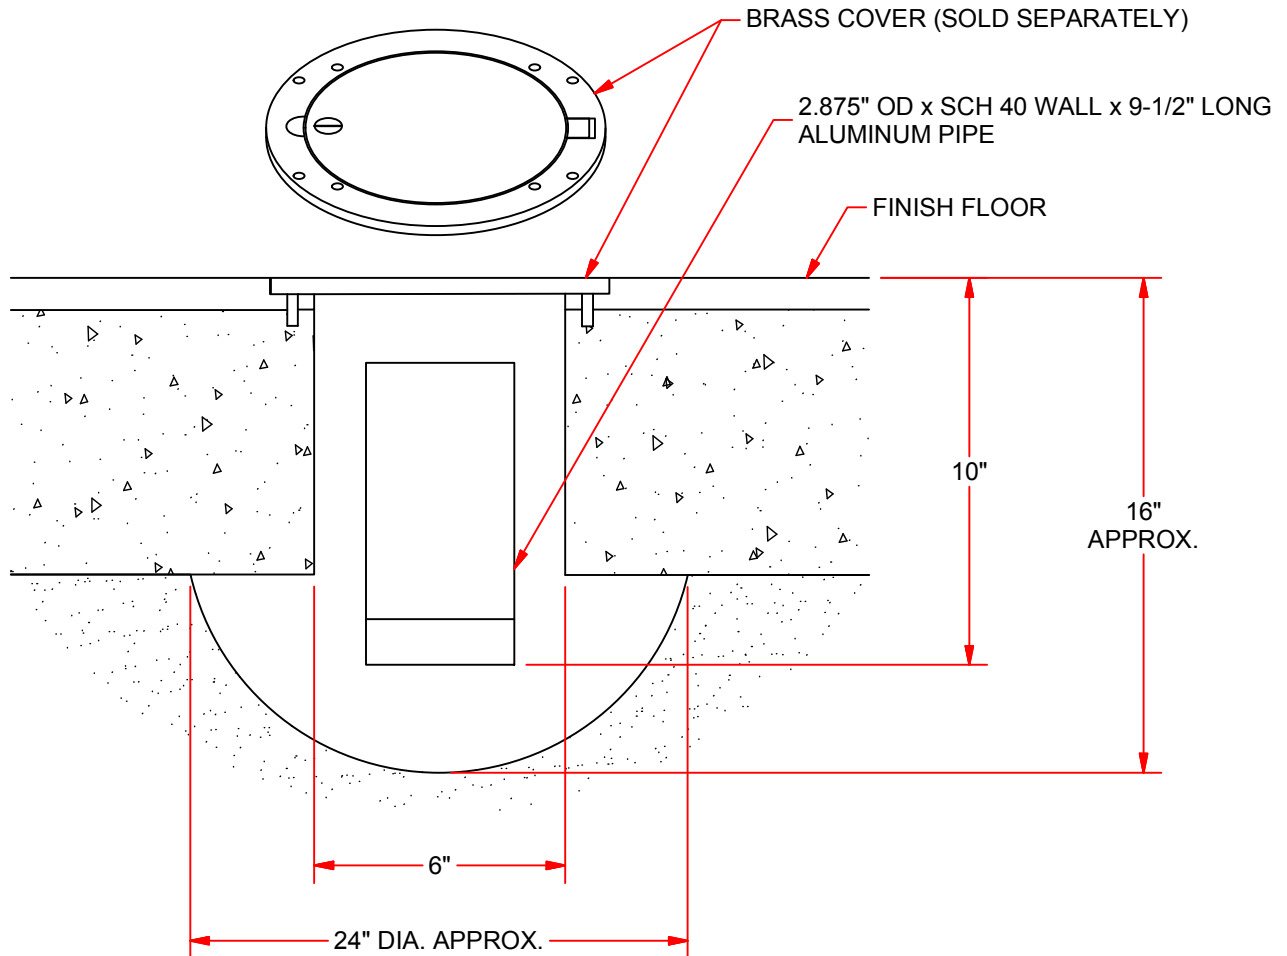

BSO-2G FLOOR SLEEVE FOR 2-3/8" BADMINTON SYSTEM

FEATURES:

- CONSTRUCTED OF 2.875" OD x SCH 40 WALL x 9-1/2" LONG ALUMINUM PIPE.
- DESIGNED TO FIT 2-3/8" OD BADMINTON UPRIGHTS.
- 10" DEEP FLOOR SLEEVE.
- SOLD IN PAIRS.

OPTIONAL FEATURES:

- INDIVIDUAL BRASS COVER PLATE P/N: PVB-711 (SOLD SEPARATELY)
- BSO-2G FLOOR SLEEVE W/ COVER P/N: BSO-2-CP
- COMPETITION BADMINTON SYSTEM P/N: BSO-2U