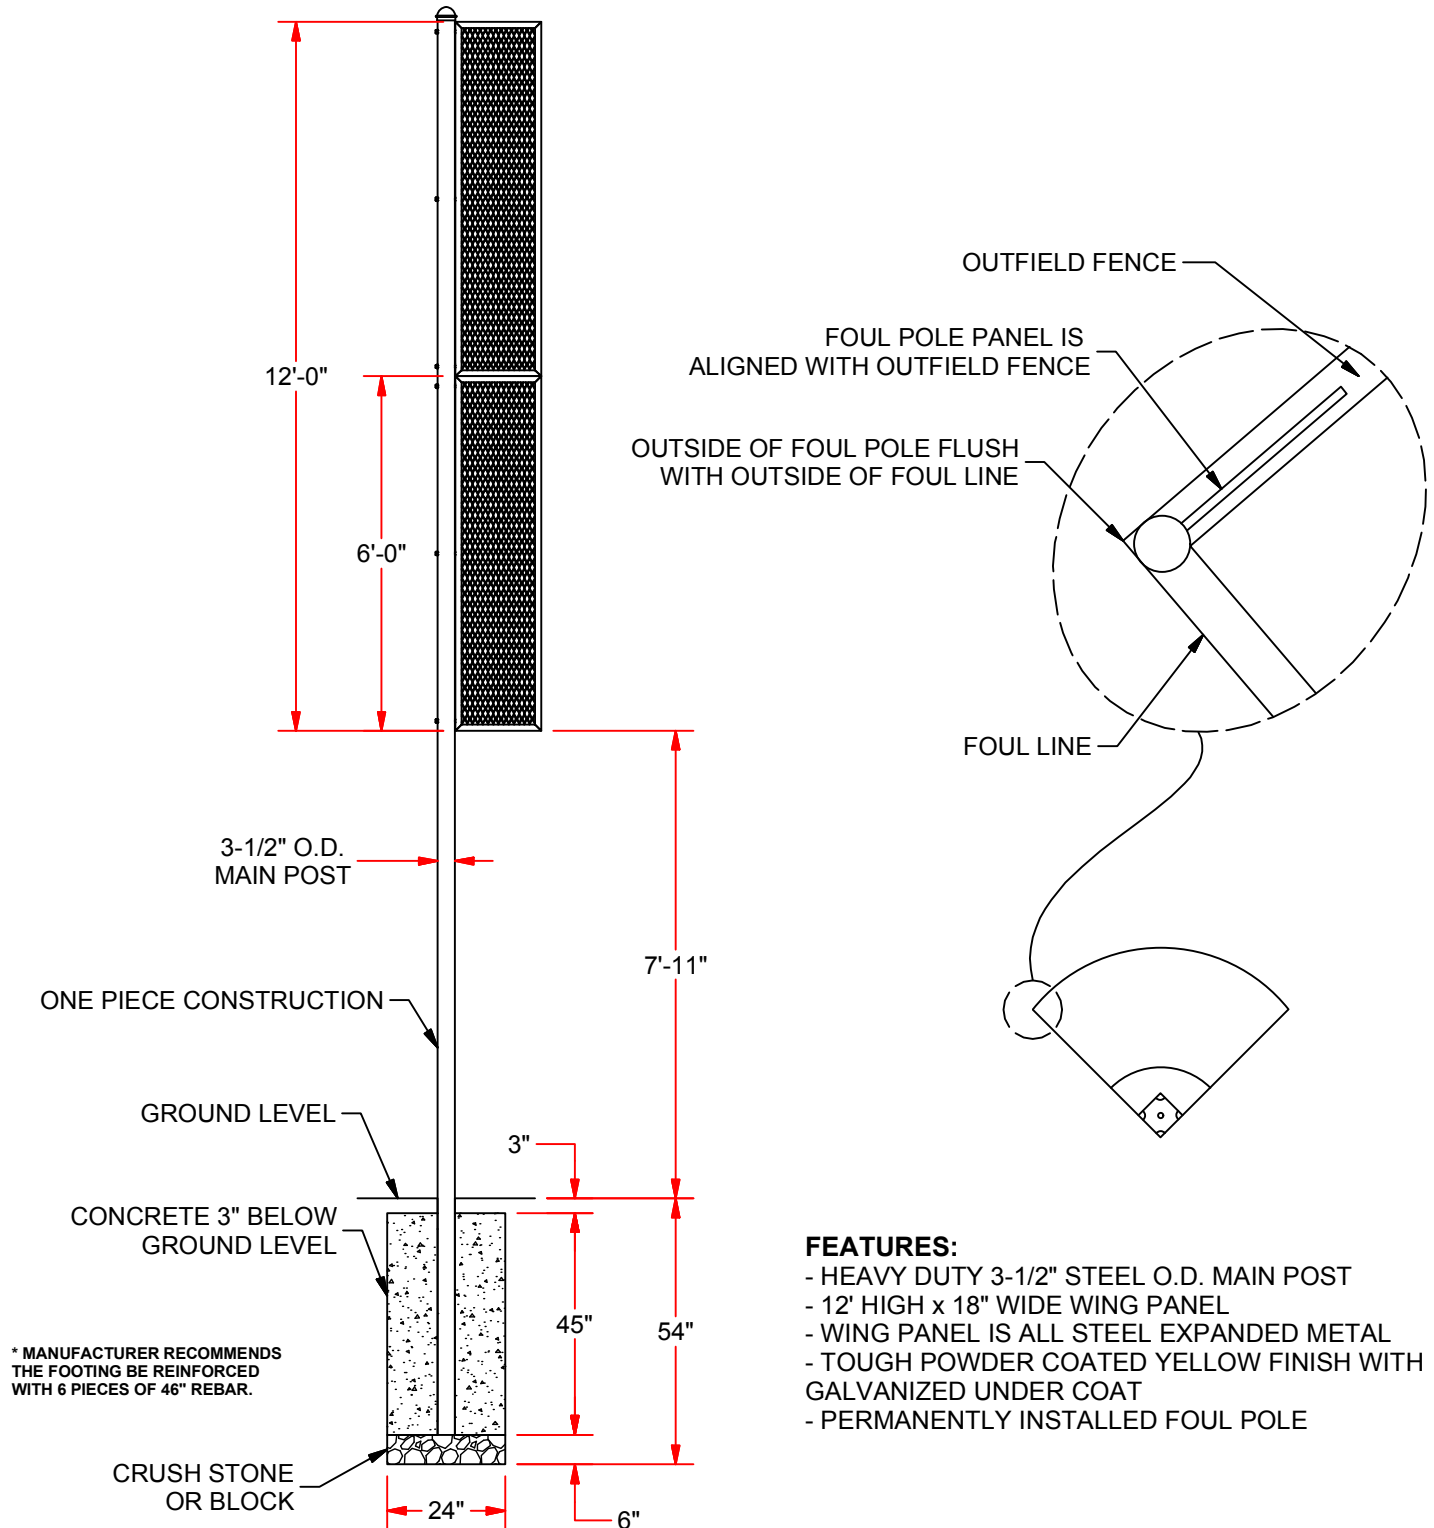

BBCFP-20

20' Collegiate Foul Pole

REV.	DESCRIPTION	DATE	BY
-	INITIAL RELEASE	6/15/11	Moone T.
A	WING PANEL CLEARANCE	6/23/11	Moone T.
B	UPDATED CAD MODEL	5/31/13	Moone T.

COPYRIGHT 2006
JAYPRO SPORTS, LLC.
ALL RIGHTS RESERVED

PHONE: 800.243.0533 (TOLL FREE)
860.447.3001 (LOCAL)

JAYPRO SPORTS, LLC, 976 HARTFORD TURNPIKE, WATERFORD, CT 06385 USA

DRAWING NAME / PART NUMBER: BBCFP-20	
DRAWN BY: Moone T.	ISSUE DATE: 6/15/2011
CHK'D BY: WVB	CHK DATE: 5/31/2013
SHEET: 1 OF 1	REV: B