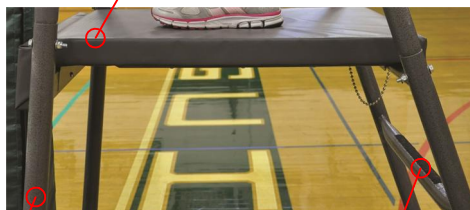

VRS-8000

MEGA REF FOLDING REFEREE STAND

OPTIONAL PADDING (VRS-60P)

4" NON-MARRING WHEELS

CONSTRUCTED OF 1-5/8" HEAVY WALL STEEL

VINYL COATED AND PADDED PLATFORM

NON-SLIP FOOT TREADS