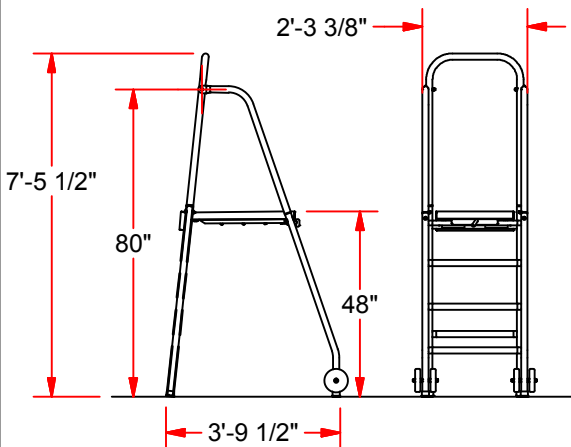

FEATURES:

- CONSTRUCTED OF 1-5/8" HEAVY WALL STEEL
- TEXTURED SILVER DURABLE POWDER COATED FINISH
- VINYL COATED AND PADDED PLATFORM FOR REFEREE COMFORT
- ALL WELDED FRAME SUPPORT WITH NON-SLIP FOOT TREADS
- FOLDS TO 84" H x 30" W x 10" D FOR COMPACT STORAGE
- VINYL COATED, PADDED PLATFORM IS 48" ABOVE FLOOR
- DOUBLE WHEELS ON FRONT LEG FOR EASY TRANSPORT
- INCLUDES WELDED FRAME PLATFORM SUPPORT, FOUR LEGS WITH PROTECTIVE RUBBER TIPS AND FOUR 4" NON-MARRING WHEELS

OPTIONS:

- EDGE PADDING FOR REFEREE STAND (VRS-60P)

VRS-8000
MEGA REF FOLDING REFEREE STAND

www.jaypro.com

INNOVATION, PERFORMANCE
AND COMMITMENT SINCE 1953

DRAWING NAME / PART NUMBER:

VRS-8000

DRAWN BY: Moune T.	ISSUE DATE: 2/14/2014
CHKD BY: WVB	CHK DATE: 2/14/2014
SHEET: 1 OF 1