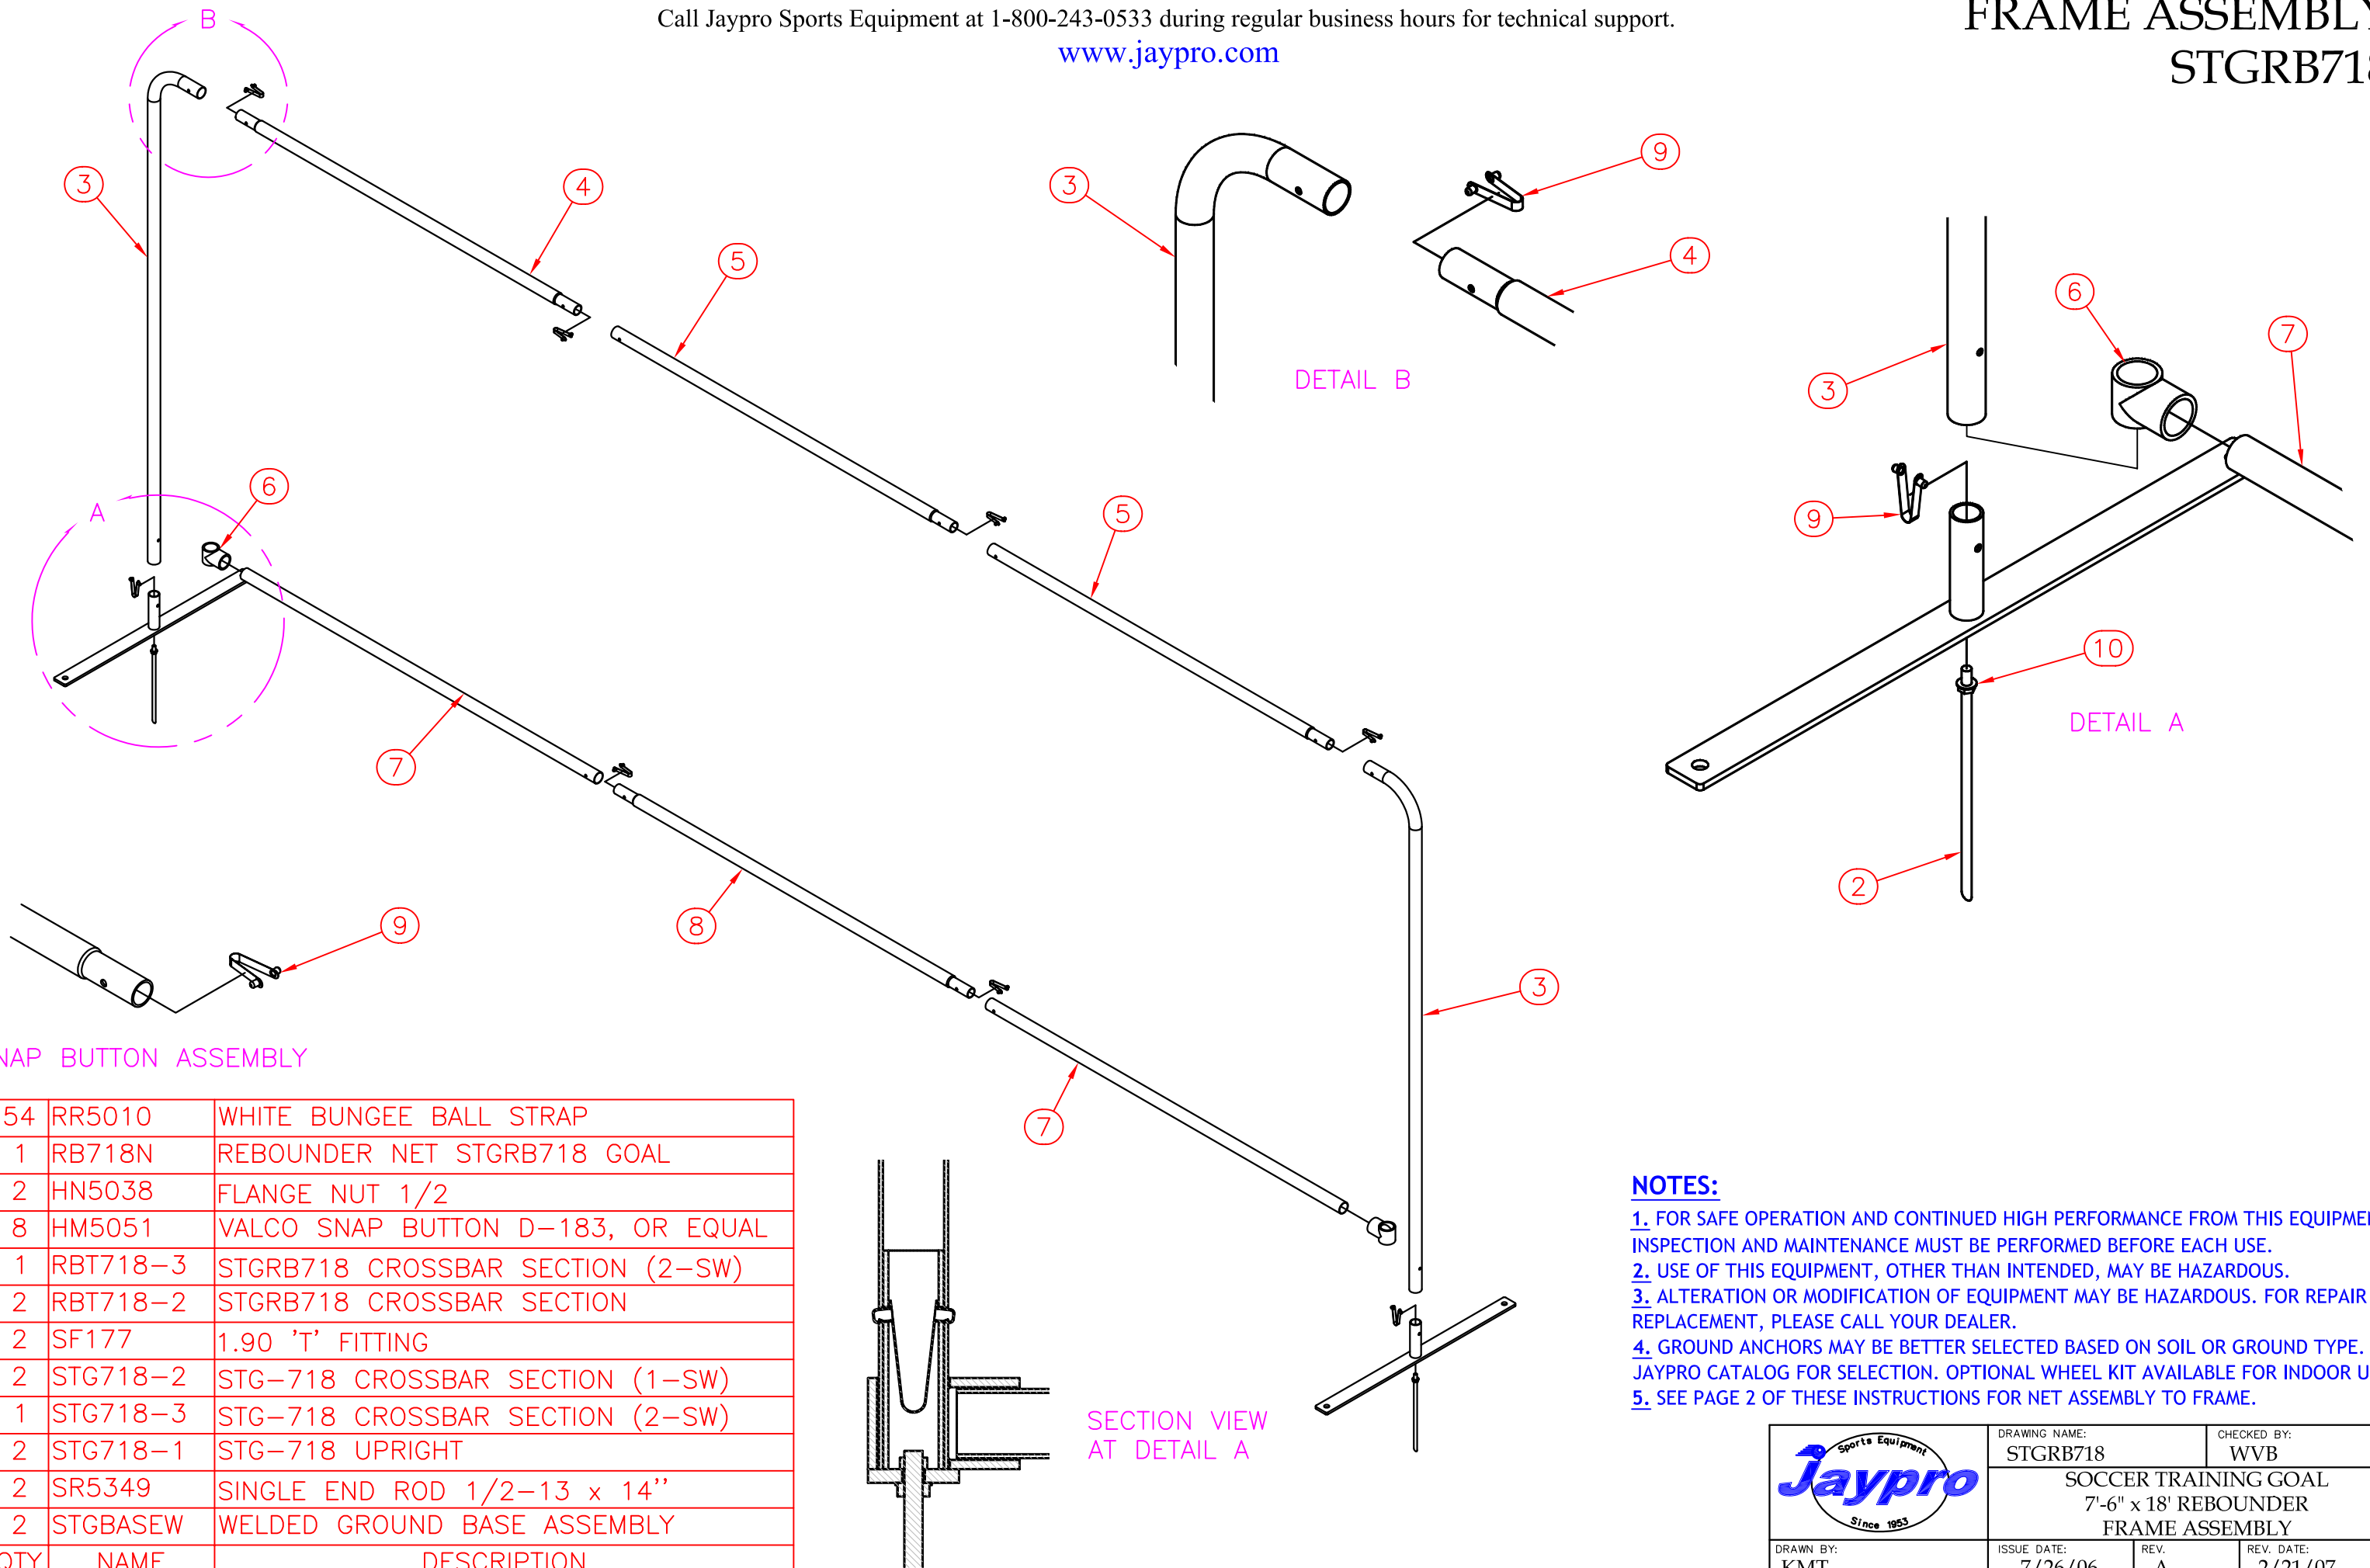

# FRAME ASSEMBLY STGRB718

SNAP BUTTON ASSEMBLY

DETAIL B

DETAIL A

SECTION VIEW  
AT DETAIL A

**NOTES:**

1. FOR SAFE OPERATION AND CONTINUED HIGH PERFORMANCE FROM THIS EQUIPMENT, INSPECTION AND MAINTENANCE MUST BE PERFORMED BEFORE EACH USE.
2. USE OF THIS EQUIPMENT, OTHER THAN INTENDED, MAY BE HAZARDOUS.
3. ALTERATION OR MODIFICATION OF EQUIPMENT MAY BE HAZARDOUS. FOR REPAIR OR REPLACEMENT, PLEASE CALL YOUR DEALER.
4. GROUND ANCHORS MAY BE BETTER SELECTED BASED ON SOIL OR GROUND TYPE. SEE JAYPRO CATALOG FOR SELECTION. OPTIONAL WHEEL KIT AVAILABLE FOR INDOOR USE.
5. SEE PAGE 2 OF THESE INSTRUCTIONS FOR NET ASSEMBLY TO FRAME.

12	54	RR5010	WHITE BUNGEE BALL STRAP
11	1	RB718N	REBOUNDER NET STGRB718 GOAL
10	2	HN5038	FLANGE NUT 1/2
9	8	HM5051	VALCO SNAP BUTTON D-183, OR EQUAL
8	1	RBT718-3	STGRB718 CROSSBAR SECTION (2-SW)
7	2	RBT718-2	STGRB718 CROSSBAR SECTION
6	2	SF177	1.90 'T' FITTING
5	2	STG718-2	STG-718 CROSSBAR SECTION (1-SW)
4	1	STG718-3	STG-718 CROSSBAR SECTION (2-SW)
3	2	STG718-1	STG-718 UPRIGHT
2	2	SR5349	SINGLE END ROD 1/2-13 x 14"
1	2	STGBASEW	WELDED GROUND BASE ASSEMBLY
ITEM	QTY	NAME	DESCRIPTION

	DRAWING NAME: STGRB718	CHECKED BY: WVB	
	SOCCER TRAINING GOAL 7'-6" x 18' REBOUNDER FRAME ASSEMBLY		
DRAWN BY: KMT	ISSUE DATE: 7/26/06	REV. A	REV. DATE: 2/21/07

Call Jaypro Sports Equipment at 1-800-243-0533 during regular business hours for technical support.

ITEM	QTY	NAME	DESCRIPTION
12	54	RR5010	WHITE BUNGEE BALL STRAP
11	1	RB718N	REBOUNDER NET STGRB718 GOAL