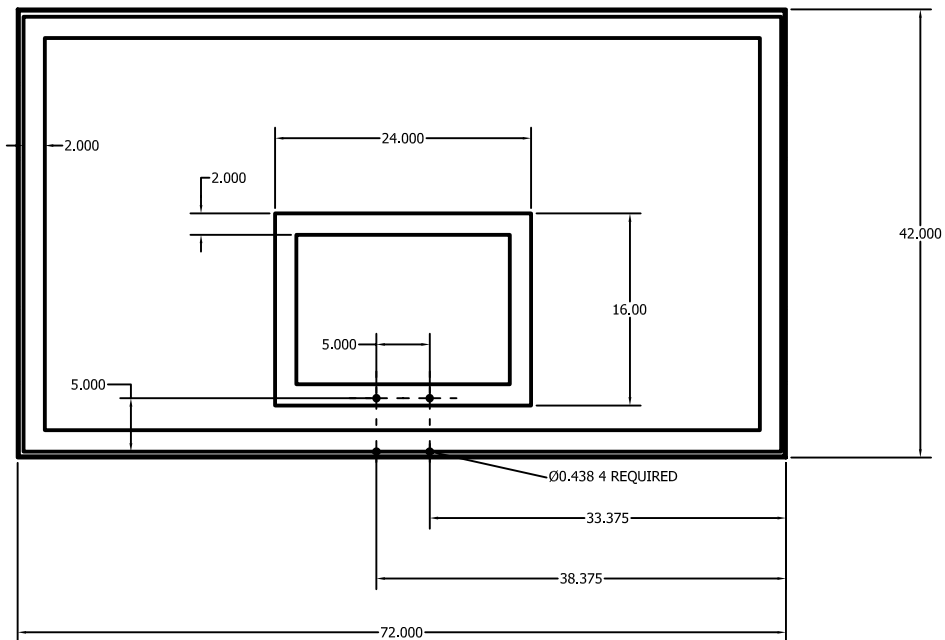

SR-PERF

Rectangular Perforated Steel Backboard

- >Rugged 42"x72" 11 gauge steel face has $\frac{1}{4}$ " diameter perforations to provide an open area to minimize wind resistance.
- >Rear support frame allows multiple mounting conversions.
- >Durable white powder coated finish with silk screened orange target and border.
- >5"x5" goal mounting pattern

REV.	DESCRIPTION	DATE	BY

SR-PERF
72"x42" Perforated Steel
Backboard

THIS PRINT IS THE PROPERTY OF JAYPRO SPORTS, LLC.
AND MAY NOT BE REPRODUCED WITHOUT WRITTEN PERMISSION

www.jaypro.com
976 HARTFORD TURNPIKE
WATERFORD, CT 06385 USA