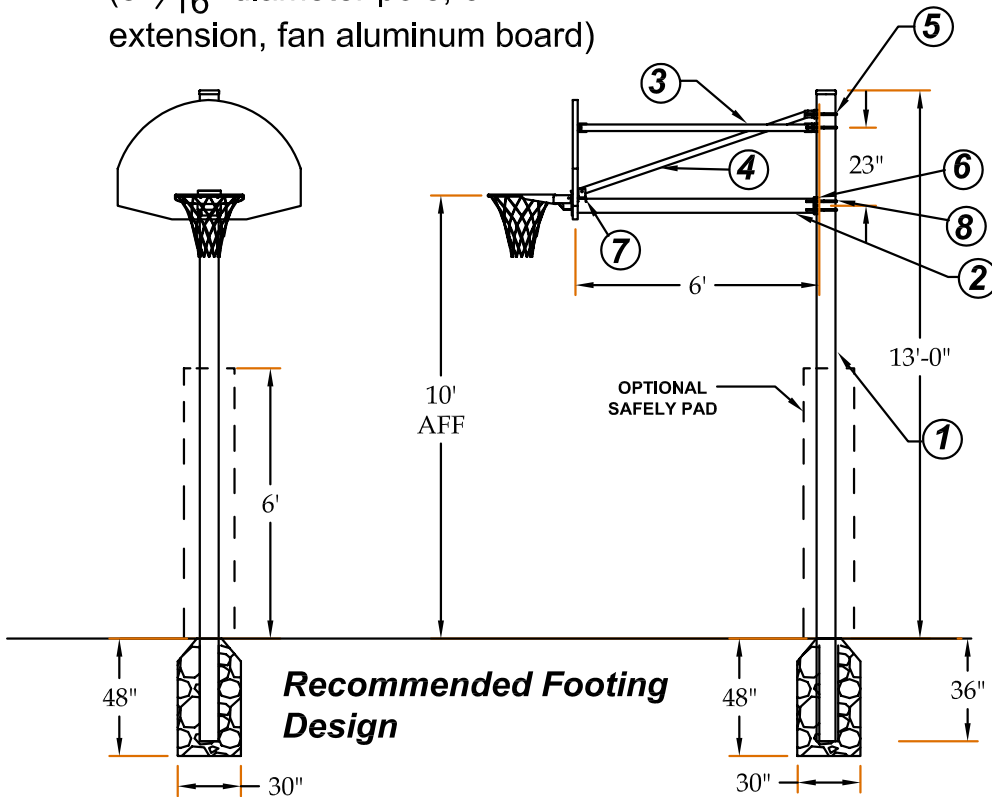

SPA-S-6

Single/Vertical Post 6' Extension

Shown: Model No. SPA-S-6
(5-9/16" diameter pole, 6'
extension, fan aluminum board)

Easy to install and virtually maintenance free, The outrigger/strut design allows you to set your playing height without compromising strength and stability. Galvanized steel structure is a durable finish. The system is designed for safety, with the 6' outrigger design. See selection chart for backboard and goal combinations.

Boards:

- ALBT-24BT - Fan Aluminum
- 850-RB-BB - Rect Steel
- SR-PERF - Steel Perf
- PERB-2 - 42" Rect Polyethylene

Goals:

- GBSG-50 - Super Goal
- UBG-500 - Ultimate Playground
- GB-55FL - Competitor Side Court Flex

**Powder coating available*

1	5 9/16" OD. HVY. WALL 16'L
2	3 1/2" OD. SCH. 40
3	1.900" OD. x .065"
4	1.900" OD. x .065"
5	5 1/2" OD. PIPE CLAMP
6	5 9/16" SADDLE BRACKET
7	3 1/2" SADDLE BRACKET
8	3/8"-16 U-bolts
ITEM	DESCRIPTION