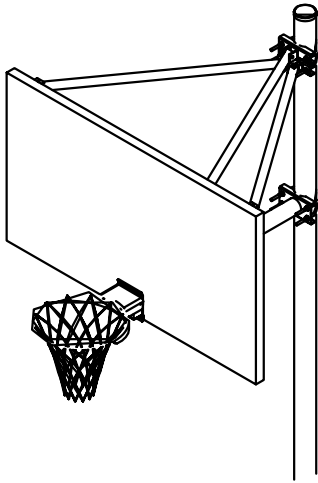

SPA-S-4

Single/Vertical Post

4' Extension

Shown: Model No. SPA-S-4
(4-1/2" diameter pole, 4' extension, rectangular board)

Easy to install and virtually maintenance free, The out rigger/strut design allows you to set your playing height without compromising strength and stability. Galvanized steel structure is a durable finish. The system is designed for safety, with the 4' outrigger design. See selection chart for backboard and board combinations.

Boards:

ALBT-24BT - Fan Aluminum
850-RB-BB - Rect Steel
SR-PERF - Steel Perf
PERB-2 - 42" Rect Polyethylene

Goals:

GBSG-50 - Super Goal
UBG-500 - Ultimate Playground
GB-55FL - Competitor Side Court Flex

***Powder coating available**

1	4 1/2" OD Hvy wall 16'
2	3 1/2" OD Schedule 40
3	1.900" ODx.065"x48.5
4	1.900" ODx.065"x45.5
5	4 1/2" OD Pipe clamp
6	4 1/2" Saddle Bracket
7	3 1/2" Saddle Bracket
8	3/8"-16 U-Bolts

REV.	DESCRIPTION	DATE	BY