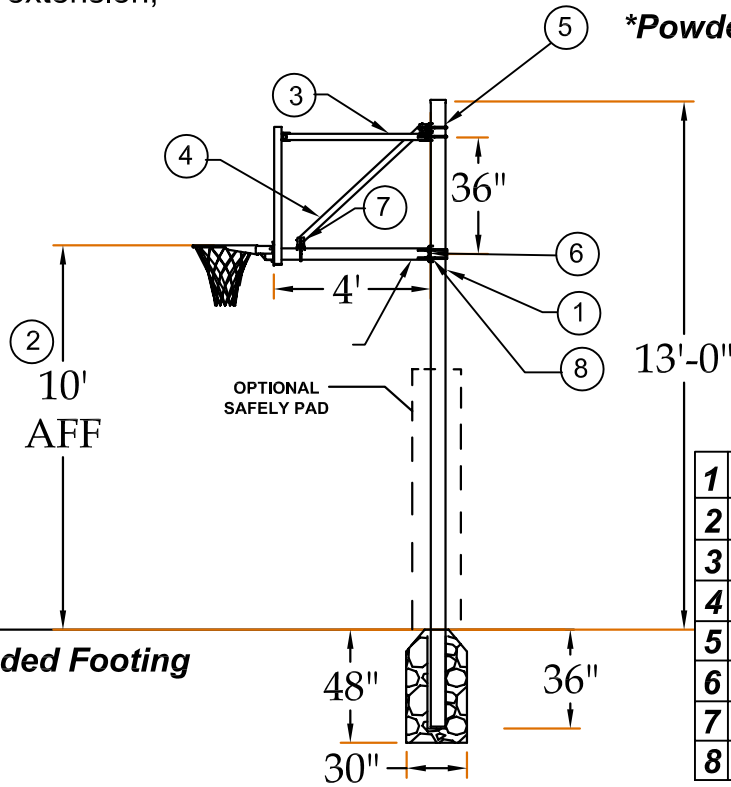

SPA-S-4

Single/Vertical Post

4' Extension

Shown: Model No. SPA-S-4
(4-1/2" diameter pole, 4' extension, rectangular board)

Easy to install and virtually maintenance free, The out rigger/strut design allows you to set your playing height without compromising strength and stability. Galvanized steel structure is a durable finish. The system is designed for safety, with the 4' outrigger design. See selection chart for backboard and board combinations.

Boards:

ALBT-24BT - Fan Aluminum
850-RB-BB - Rect Steel
SR-PERF - Steel Perf
PERB-2 - 42" Rect Polyethylene

Goals:

GBSG-50 - Super Goal
UBG-500 - Ultimate Playground
GB-55FL - Competitor Side Court Flex

***Powder coating available**

1	4 1/2" OD Hvy wall 16'
2	3 1/2" OD Schedule 40
3	1.900" ODx.065"x48.5
4	1.900" ODx.065"x45.5
5	4 1/2" OD Pipe clamp
6	4 1/2" Saddle Bracket
7	3 1/2" Saddle Bracket
8	3/8"-16 U-Bolts

REV.	DESCRIPTION	DATE	BY

www.jaypro.com
 976 HARTFORD TURNPIKE
 WATERFORD, CT 06385 USA

DRAWING NAME / PART NO.: SPA-S-4	
DRAWN BY: MT	CHK'D BY: BS
ISSUE DATE: 9-27-04	
SHEET: 1 OF 1	REV. A