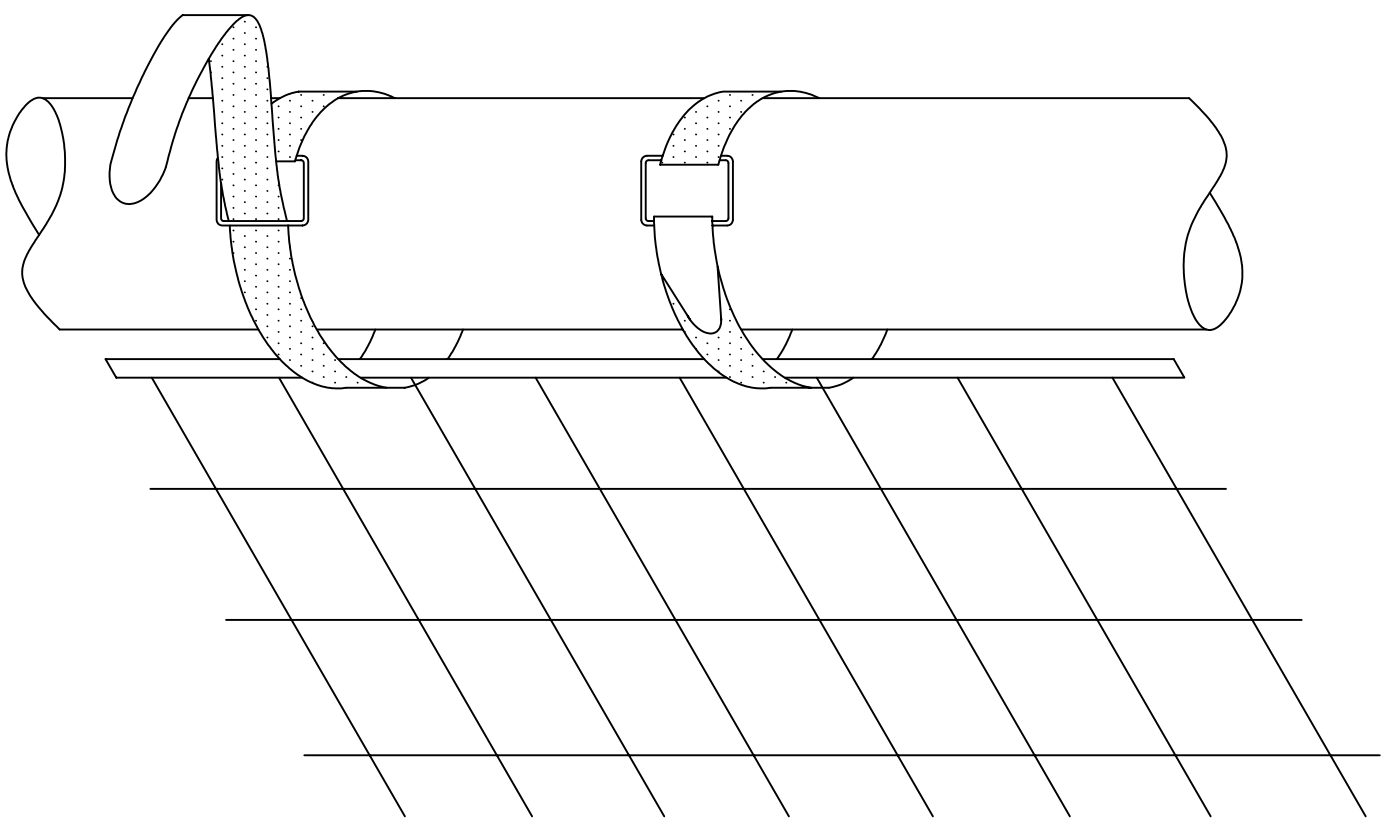

**SINT-20  
INSTA-STIK NET TIES  
SET OF 20 TIES**

**FOR BEST RESULTS, SPACE NET TIES  
CLOSE ENOUGH TOGETHER TO PREVENT  
BALL FROM PASSING BETWEEN FRAME  
AND NET.**

**PLEASE NOTE:**

- 1) FOR SAFE OPERATION AND CONTINUED HIGH PERFORMANCE FROM THIS EQUIPMENT, INSPECTION AND MAINTENANCE MUST BE PERFORMED BEFORE EACH USE
- 2) USE OF THIS EQUIPMENT OTHER THAN INTENDED, MAY BE HAZARDOUS.
- 3) ALTERATION OR MODIFICATION OF EQUIPMENT MAY BE HAZARDOUS. FOR REPAIR OR REPLACEMENT, PLEASE CALL YOUR DEALER

|  |  |
|--|--|
| <b>Jaypro Sports</b><br>976 Hartford Turnpike<br>Waterford, CT 06385 USA<br>(800)243-0533<br>(800)988-3363 Fax<br><a href="http://www.jaypro.com">www.jaypro.com</a> |  |
| <b>MODEL NO.:</b><br><b>SINT-20</b>  | <b>PRODUCT NAME:</b><br><b>INSTA-STIK NET TIES</b> |
| <b>DRAWN BY:</b> JAC   | <b>EFFECTIVE DATE:</b><br>5-28-03                  |