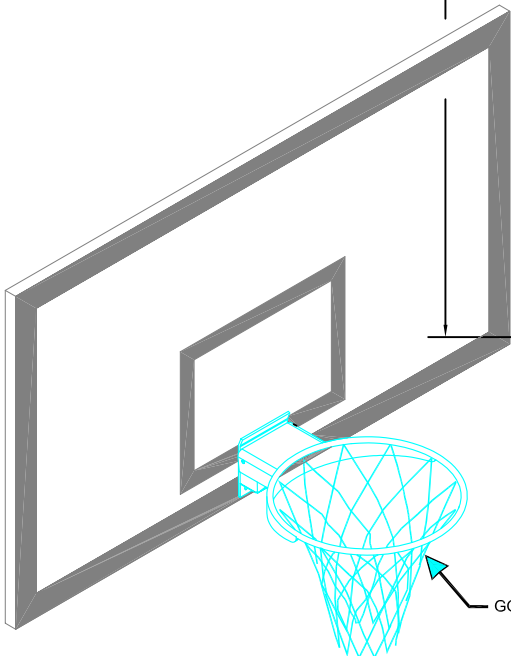

DETAIL A

42.0"

MODEL:RWBB-422 AS SHOWN ABOVE WITH GBA-342A GOAL

GOAL: BREAKAWAY OR FIXED (SPECIFY)
- Any Front Mount Goal
With 5" x 4" Pattern.

OPTIONAL EQUIPMENT:

EDGE PADDING: GBB-15 GLUE ON

REV.	DESCRIPTION	DATE	BY

**RWBB-422
RECTANGULAR BACKBOARD
42" X 72" LAMINATED WOOD**

www.jaypro.com
976 HARTFORD TURNPIKE
WATERFORD, CT 06385 USA

DRAWING NAME / PART NO.:
RWBB-422

DRAWN BY: MT CHK'D BY: DM

ISSUE DATE:
02/08/2006

SHEET: 1 OF 1 REV: REV

COPYRIGHT 2006
JAYPRO SPORTS, LLC.
ALL RIGHTS RESERVED

THIS PRINT IS THE PROPERTY OF JAYPRO SPORTS, LLC.
AND MAY NOT BE REPRODUCED WITHOUT WRITTEN PERMISSION

RWBB-422

RETANGULAR WOOD BACKBOARD 42" X 72"

BACKBOARD: official Backboard shall be 42" x 72" x 1-1/2" to meet all NCAA, NFHSA, WNBA and NBA requirements.