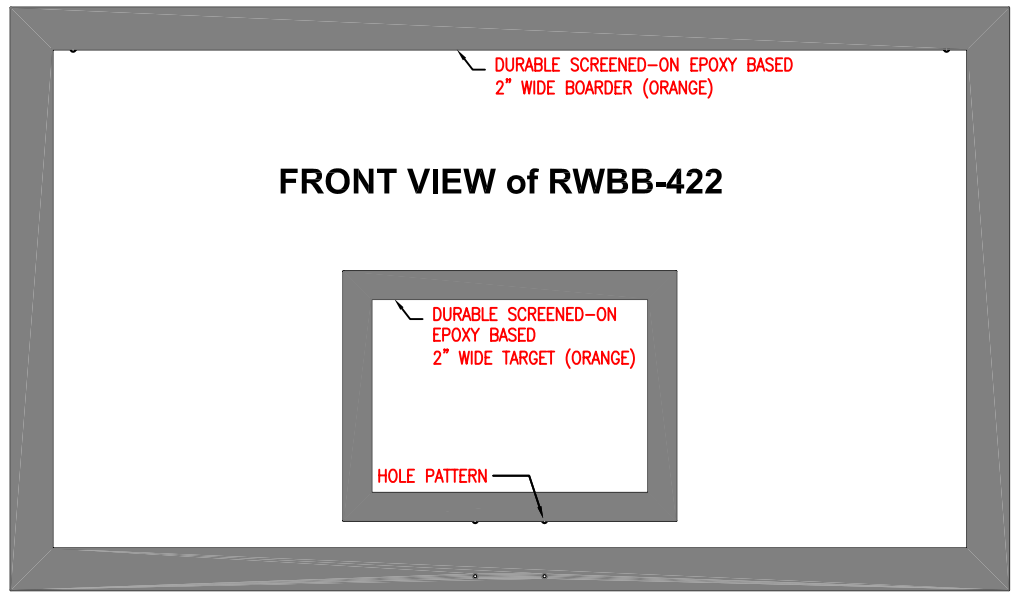

DETAIL A

42.0"

MODEL:RWBB-422 AS SHOWN ABOVE WITH GBA-342A GOAL

GOAL: BREAKAWAY OR FIXED (SPECIFY)
- Any Front Mount Goal
With 5" x 4" Pattern.

OPTIONAL EQUIPMENT:

EDGE PADDING: GBB-15 GLUE ON

REV.	DESCRIPTION	DATE	BY

**RWBB-422
RECTANGULAR BACKBOARD
42" X 72" LAMINATED WOOD**

www.jaypro.com
976 HARTFORD TURNPIKE
WATERFORD, CT 06385 USA

DRAWING NAME / PART NO.:
RWBB-422

DRAWN BY: MT CHK'D BY: DM

ISSUE DATE:
02/08/2006

SHEET: 1 OF 1 REV: REV

Constructed of 55# density laminated wood (two 3/4" pieces) with a melamine surface finish; baked resin overlay for scratch resistance and hardness. Mounting is by carriage head through bolts located according to the requirements of the basketball backstop. Official "orange" epoxy border and target to be screened onto the face of the board. Board is for indoor use only

GOAL MOUNTING: 4 bolt goal mounting pattern is 4" high x 5" wide.

WARRANTY: There is a 10-year full warranty on all Jaypro Wood Backboards.

WEIGHT: 165 lbs.

OPTIONS: Goals: 4" x 5" mounting patterns.
Bank Padding: GBB-15