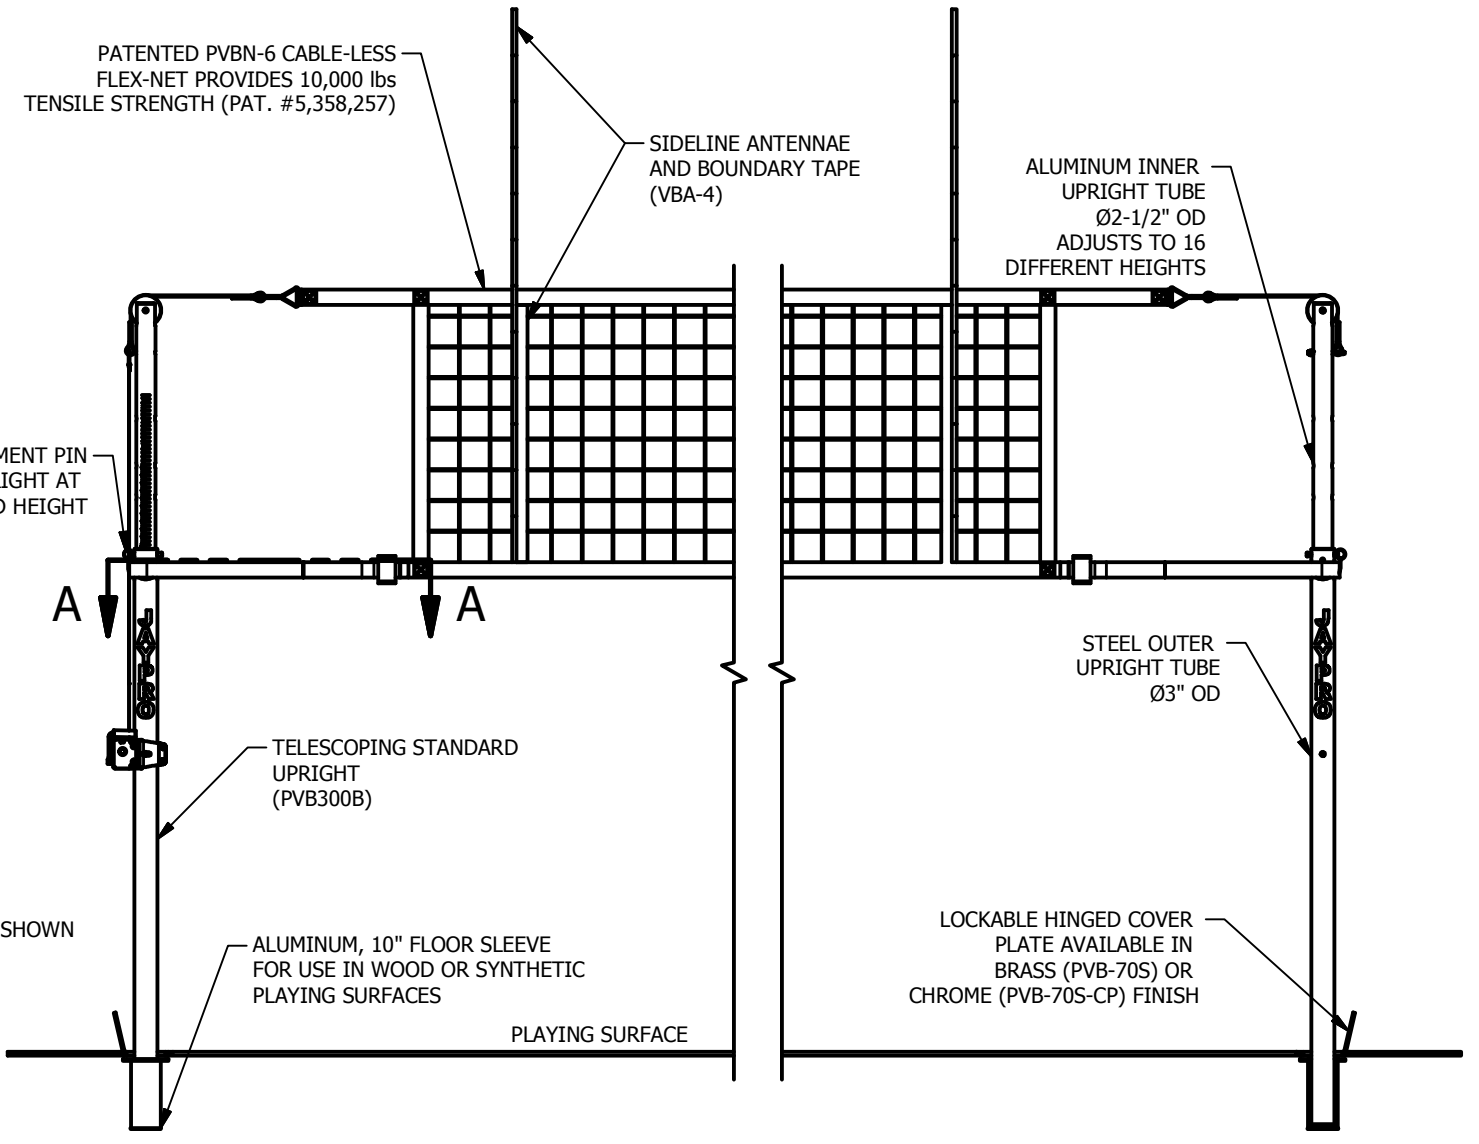

2 1

SECTION A-A

2 1

REV	DESCRIPTION	DATE	INT
A	CHANGED LOGO	2/14/14	INT

SPECSHEET

PVB 3000

Classic Steel Collegiate Net System
Deluxe 3" Height Adjustable
Steel Volleyball Upright

THIS PRINT IS THE PROPERTY OF JAYPRO SPORTS, LLC AND MAY NOT BE REPRODUCED WITHOUT WRITTEN PERMISSION

JAYPRO MODEL PVB-3000

“Classic Steel Collegiate Net System” **DELUXE 3” DIAMETER ALUMINUM HEIGHT ADJUSTABLE** **VOLLEYBALL SYSTEM**

System shall consist of two uprights and one winch and shall be supplied fully assembled. Uprights are intended to fit snugly into 3” ID x 10” deep rigid aluminum floor sleeves (model #: PVB-70S/PVB-70S-CP).

Two piece telescoping uprights shall provide 16 individual net height settings from 6’6” to 8’2” by means of an attached positive locking stop pin. No field assembly required upon receipt. Lower section of upright shall be constructed of 3” OD x 0.219” wall steel tube with a durable black finish. Upper section shall be constructed of 2-1/2” OD x 0.250” wall aluminum tube with 4” diameter pulley to accommodate the net tensioning straps. Anchor strap shall be adjustable and winch strap shall be long enough to readily adapt to varying sleeve installation widths.

Lower upright section shall have a molded composite foot to protect the finished floor during transportation, storage, and installation of standards.

Tensioning winch shall have an internal worm gear construction with an effective 10:1 turn ratio to eliminate snap-back and shall be completely enclosed with a welded steel cover. The winch shall be furnished with folding handle. Winch will have 1-1/2” wide high tensile strength (7700#) nylon strap with sewn snap buckle for complete cable-less design. Winch is located on outside of post for added player safety.