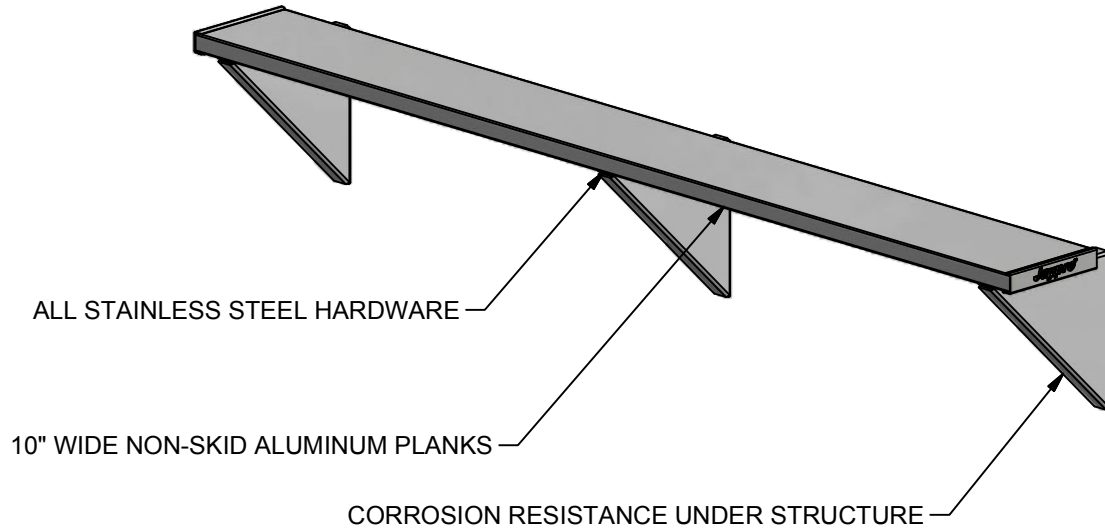

PBW-75

7-1/2' WALL MOUNTED ALUMINUM PLAYERS BENCH

VIEW A-A
(FRONT VIEW)