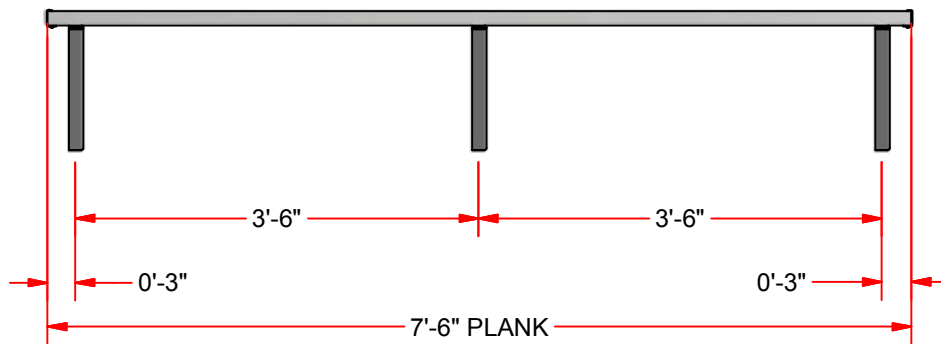

PBW-75

7-1/2' WALL MOUNTED ALUMINUM PLAYERS BENCH

VIEW A-A
(FRONT VIEW)