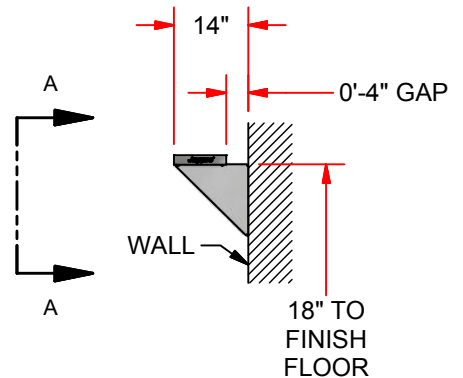

FEATURES:

- 7-1/2' SEAT PLANKS ARE 10" WIDE NON-SKID ALUMINUM
- CORROSION RESISTANCE UNDER STRUCTURE
- ALL STAINLESS STEEL HARDWARE

OPTIONS:

- CUSTOM POWDER COATED COLORS

PBW-75
7-1/2' WALL MOUNTED
ALUMINUM PLAYERS BENCH

www.jaypro.com

INNOVATION, PERFORMANCE
AND COMMITMENT SINCE 1953

DRAWING NAME / PART NUMBER:

PBW-75

DRAWN BY:

Moune T.

ISSUE DATE:

10/12/2011

CHKD BY:

WVB

CHK DATE:

4/11/2014

SHEET:

1 OF 1