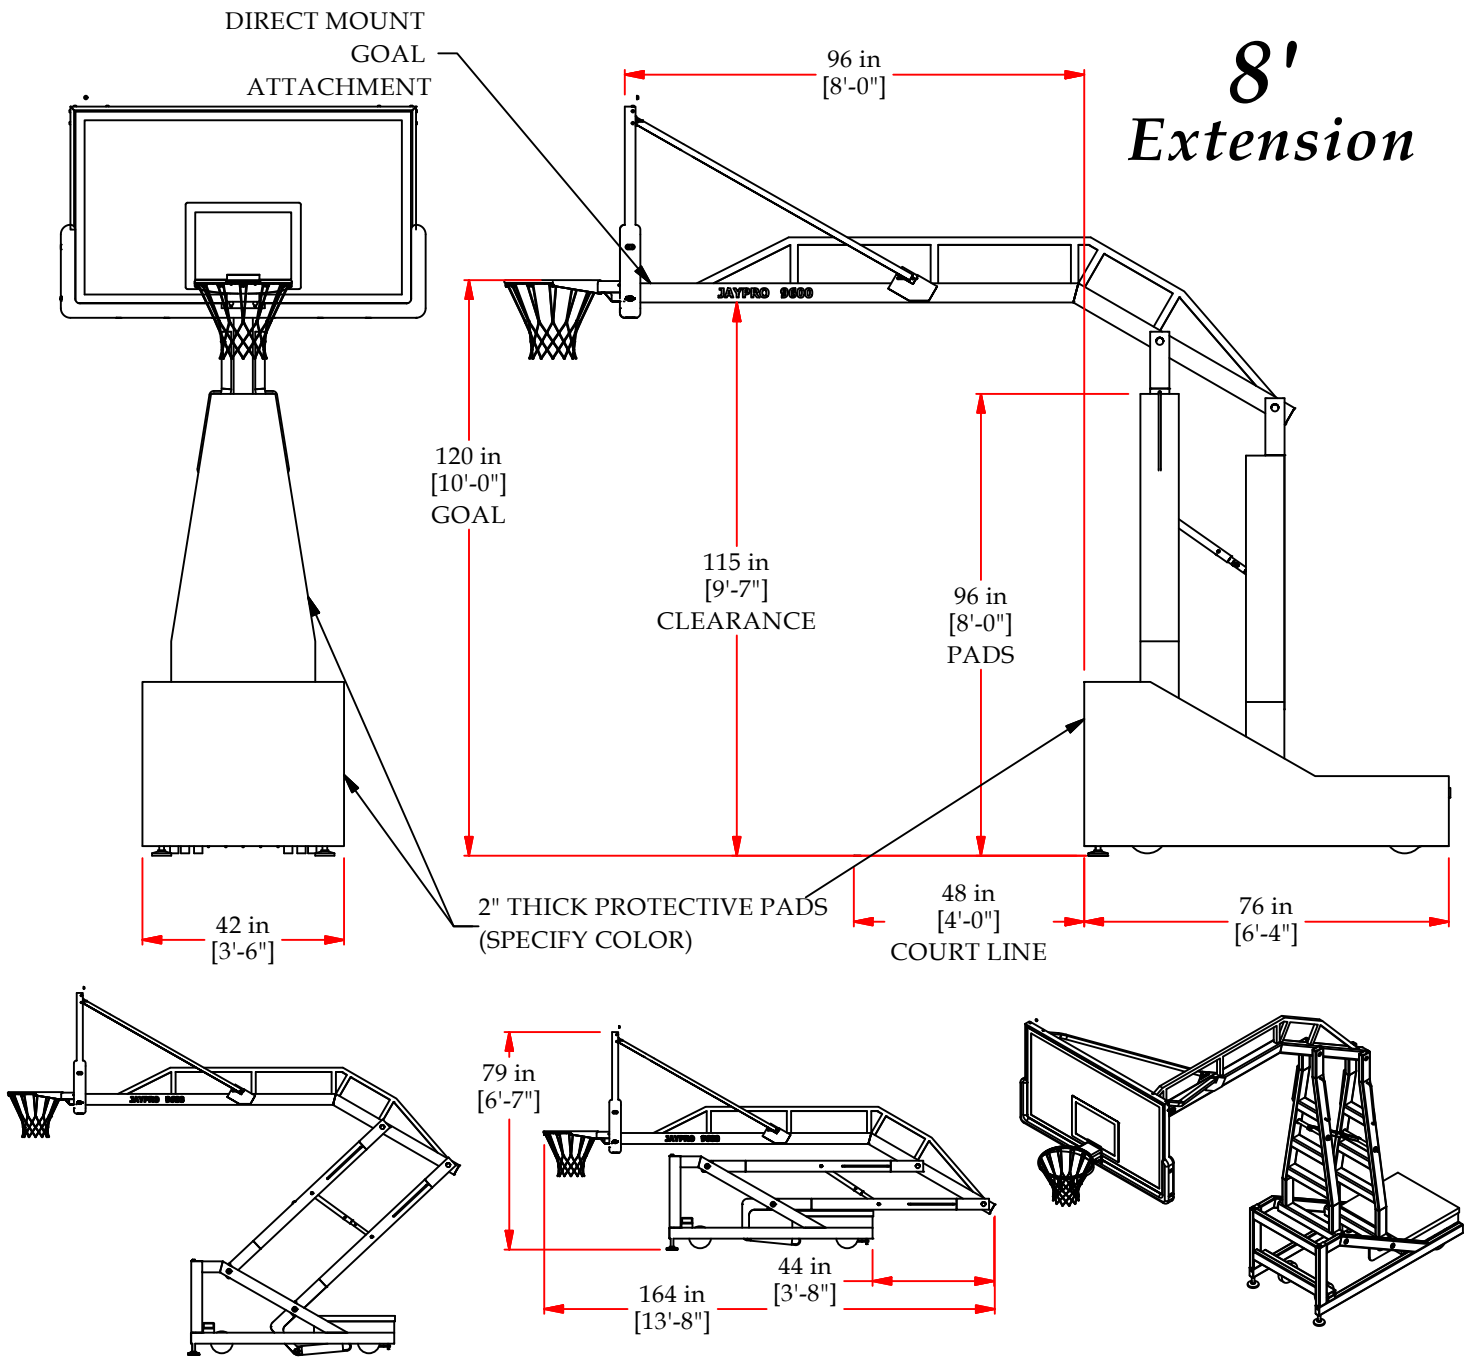

JAYPRO ADJUSTABLE / PORTABLE BACKSTOP SYSTEM

8'
Extension

FACE OF BANK TO PAD SETBACK:
@ 10' ~ 96" @ 9' ~ 55" @ 8' ~ 40"

**BACKSTOP SHOWN FOLDED IN
TRANSPORT / STORAGE POSITION**

**BACKSTOP SHOWN IN PLAYING
POSITION, WITHOUT PADS**

Specifications:

- Ballast Weight: 1000 lbs
- Backboard Size: 42" X 72" Glass
- Goal Type: GBA-18042
- Edge Pad: MBBP-6
- Wheels: 8" Diameter, 2" Thick, non-marking

Features:

- Front foot leveling.
- Easy one-person setup & height adjustment.
- Pin-stop adjustments at 6" increments between 8' & 10' for alternate playing heights.
- Rear anchor kit - OPTIONAL.

Standard Pad Colors: Red or Royal Blue
Other Colors Available: (Please Specify)

- ☐ Yellow
- ☐ Black
- ☐ Navy Blue
- ☐ Columbia Blue
- ☐ Kelly Green
- ☐ Forest Green
- ☐ White
- ☐ Orange
- ☐ Gray
- ☐ Purple
- ☐ Maroon
- ☐ Tan

REV.	DESCRIPTION	DATE	BY
A	PAD COLORS	11/1	MT

**PBEL96
PORTABLE BACKSTOP
WITH 96" EXTENSION**

FAX: 860.444.1779 (SALES)
860.440.0628 (ENG.)

PHONE: 800.243.0533 (TOLL FREE)
860.447.3001 (LOCAL)

JAYPRO SPORTS, LLC, 976 HARTFORD TURNPIKE, WATERFORD, CT 06385 USA

DRAWING NAME / PART NUMBER: PBEL96	
DRAWN BY: MT/MJE	ISSUE DATE: 2/3/2009
CHK'D BY: WVB	CHK'D DATE: 11/1/2010
SHEET: 1 OF 1	REV: A

COPYRIGHT 2006
JAYPRO SPORTS, LLC.
ALL RIGHTS RESERVED