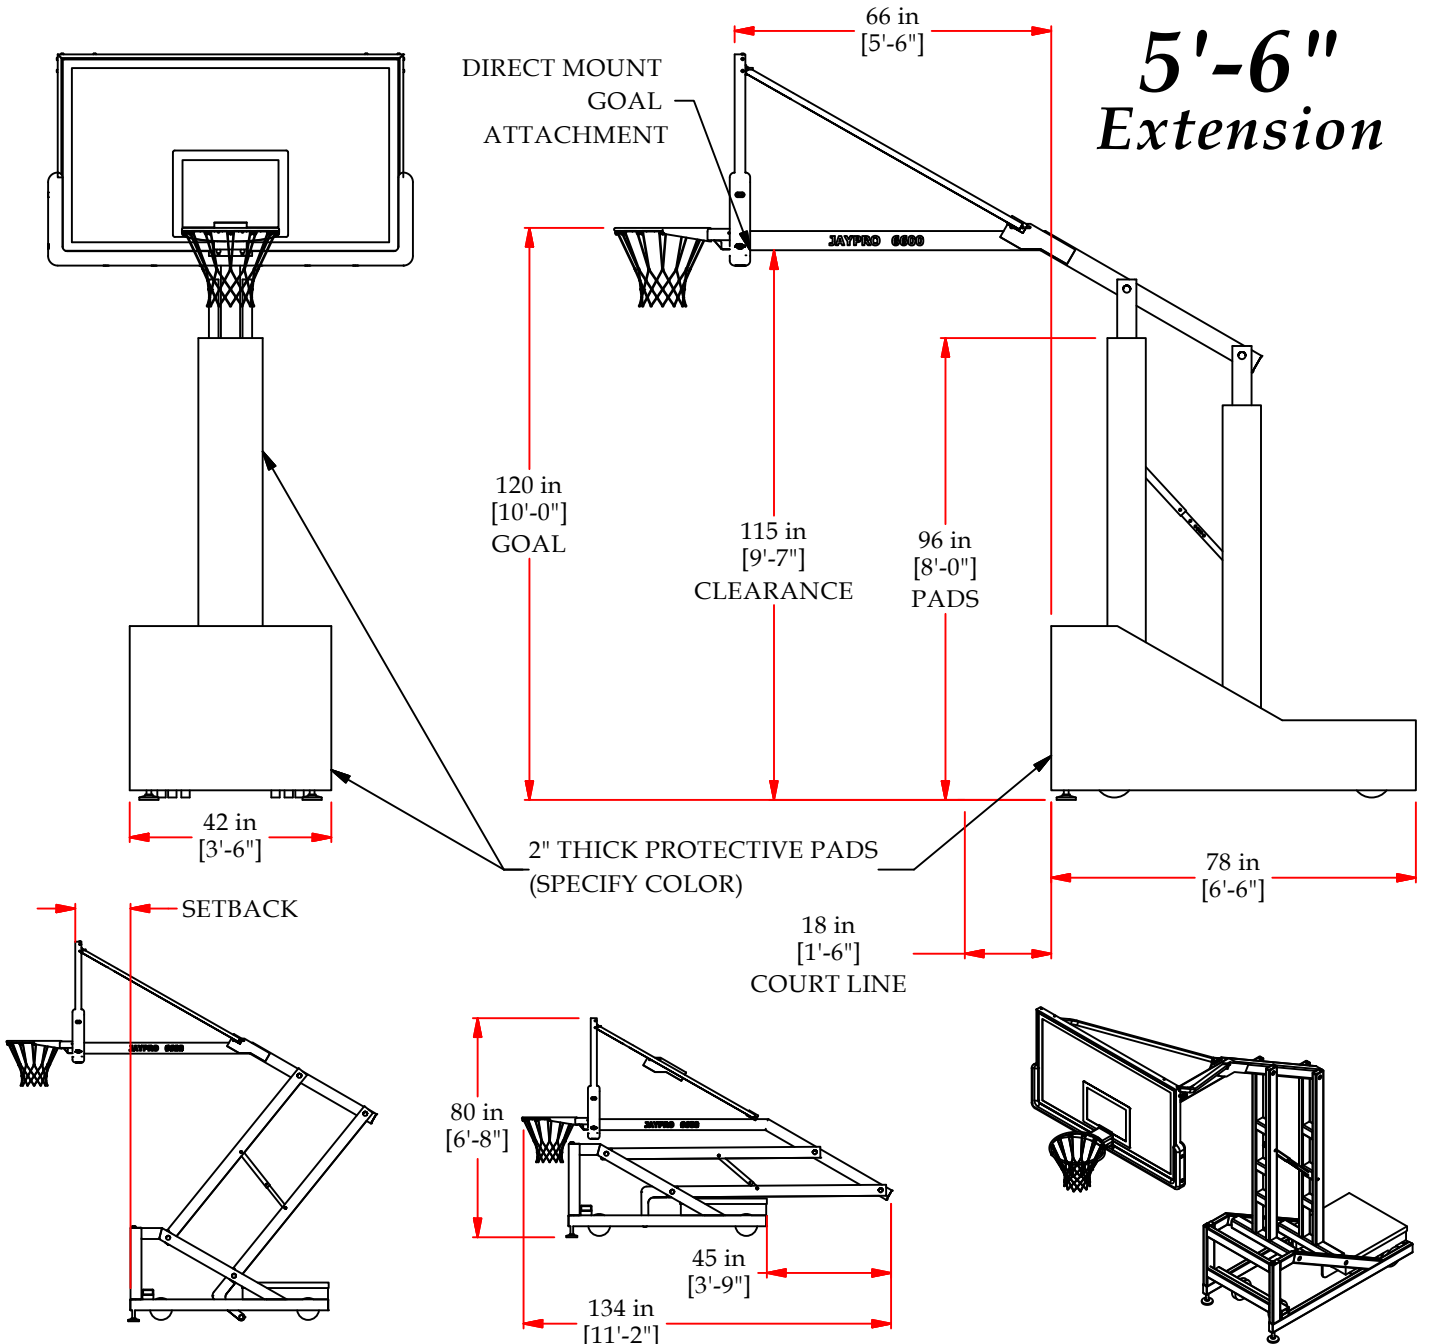

JAYPRO ADJUSTABLE / PORTABLE BACKSTOP SYSTEM

FACE OF BANK TO PAD SETBACK:
@ 10' ~ 66" @ 9' ~ 25" @ 8' ~ 10"

**BACKSTOP SHOWN FOLDED IN
TRANSPORT / STORAGE POSITION**

**BACKSTOP SHOWN IN PLAYING
POSITION, WITHOUT PADS**

Specifications:

- Ballast Weight: 800 lbs
- Backboard Size: 42" X 72" Glass
- Goal Type: GBA-18042
- Edge Pad: MBBP-6
- Wheels: 8" Diameter, 2" Thick, non-marking

Features:

- Front foot leveling.
- Easy one-person setup & height adjustment.
- Pin-stop adjustments at 6" increments between 8' & 10' for alternate playing heights.
- Rear anchor kit - OPTIONAL.

Standard Pad Colors: Red or Royal Blue

Other Colors Available: (Please Specify)

- Yellow
- White
- Black
- Orange
- Navy Blue
- Gray
- Columbia Blue
- Purple
- Kelly Green
- Maroon
- Forest Green
- Tan

REV.	DESCRIPTION	DATE	BY
A	PAD COLORS	11/1	MT

**PBEL66
PORTABLE BACKSTOP
WITH 66" EXTENSION**

FAX: 860.444.1779 (SALES)
860.440.0628 (ENG.)
PHONE: 800.243.0533 (TOLL FREE)
860.447.3001 (LOCAL)
JAYPRO SPORTS, LLC, 976 HARTFORD TURNPIKE, WATERFORD, CT 06385 USA

DRAWING NAME / PART NUMBER: PBEL66	
DRAWN BY: MT/MJE	ISSUE DATE: 2/3/2009
CHK'D BY: WVB	CHK'D DATE: 11/1/2010
SHEET: 1 OF 1	REV: A

COPYRIGHT 2006
JAYPRO SPORTS, LLC.
ALL RIGHTS RESERVED