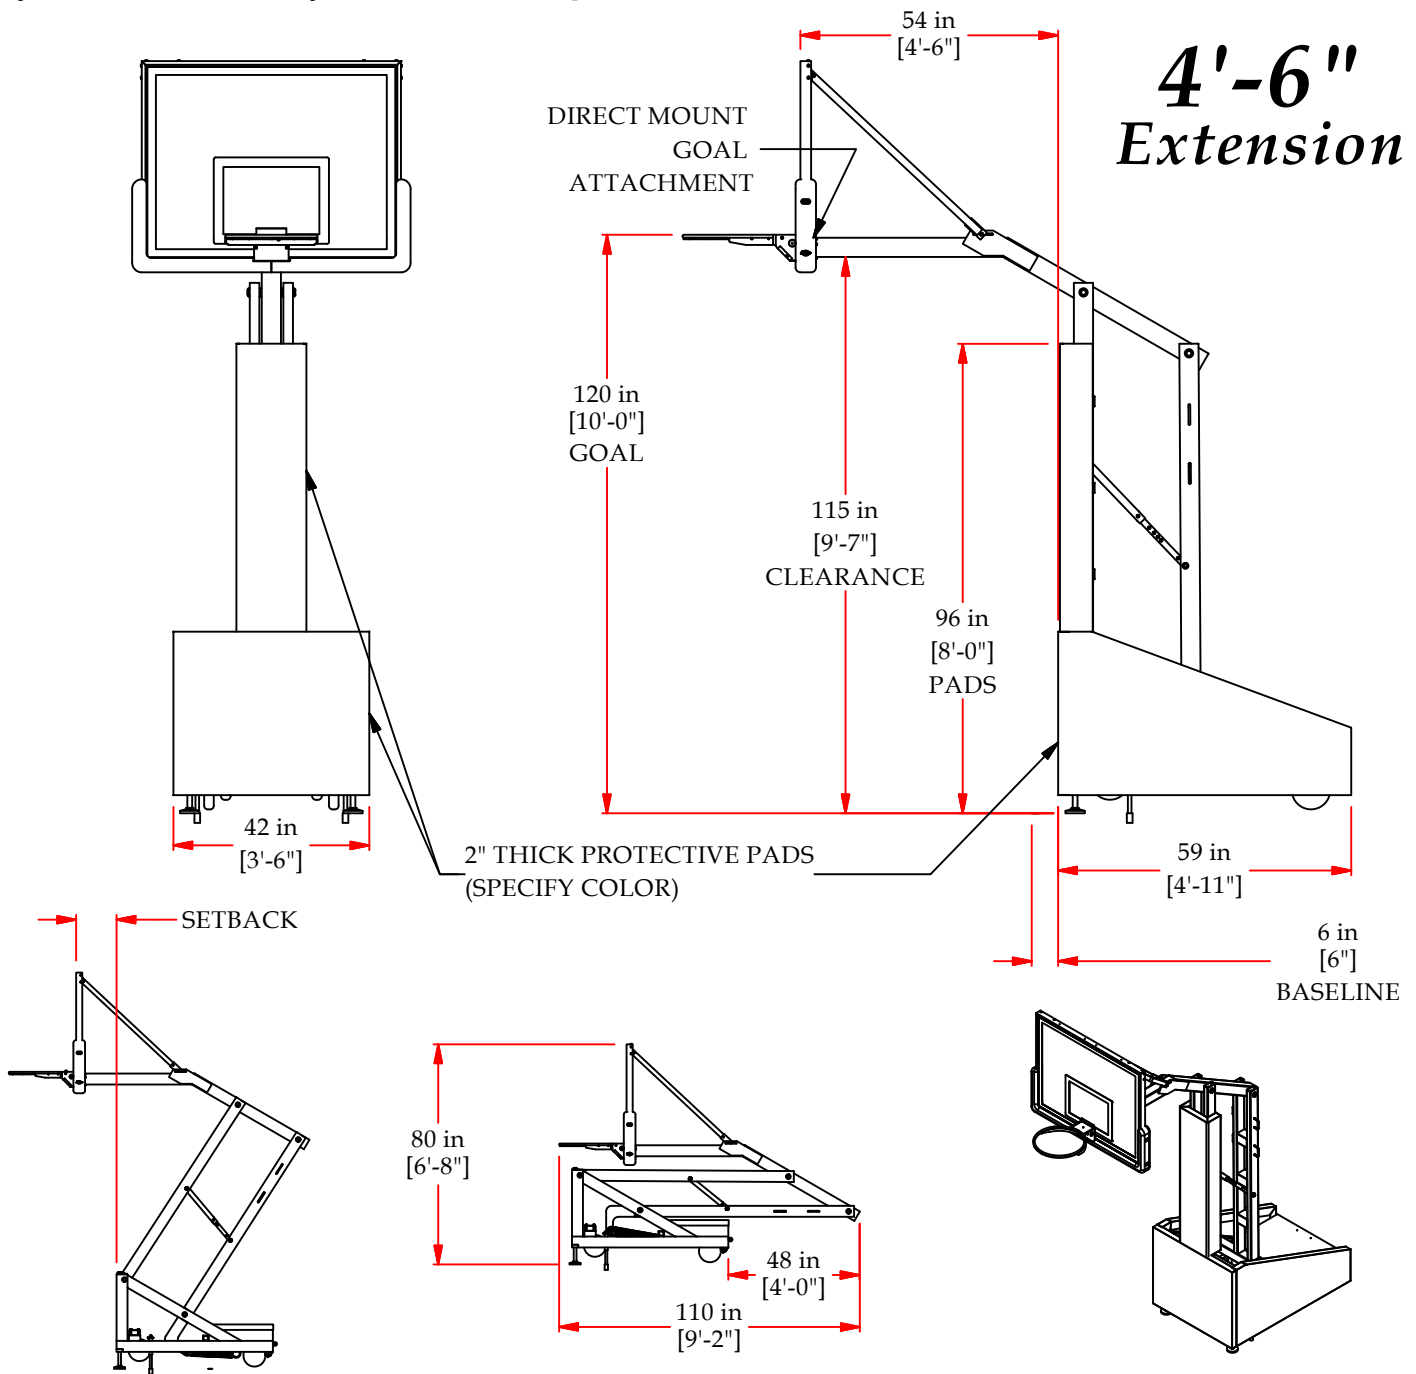

JAYPRO ADJUSTABLE / PORTABLE BACKSTOP SYSTEM

4'-6" Extension

FACE OF BANK TO PAD SETBACK:
@ 10' ~ 54" @ 9' ~ 13" @ 8' ~ 0"

**BACKSTOP SHOWN FOLDED IN
TRANSPORT / STORAGE POSITION**

**BACKSTOP SHOWN IN
PLAYING POSITION**

Specifications:

- Ballast Weight: 800 lbs (1,000 w/ 42" x 72" Glass)
- Backboard Size: 42" X 54" Glass
- Goal Type: GBA-542
- Edge Pad: MBBP-54
- Wheels: 8" Diameter, 2" Thick, non-marking
- Weight: 1600 lbs.

Features:

- Front foot leveling.
- Easy one-person setup & height adjustment.
- Pin-stop adjustments at 6" increments between 8' & 10' for alternate playing heights.
- Rear anchor kit - OPTIONAL.

Standard Pad Colors: Red or Royal Blue
Other Colors Available: (Please Specify)

- Yellow
- Black
- Navy Blue
- Columbia Blue
- Kelly Green
- Forest Green
- White
- Orange
- Gray
- Purple
- Maroon
- Tan

REV.	DESCRIPTION	DATE	BY
A	PAD COLORS	11/1	MT

**PBEL54
PORTABLE BACKSTOP
WITH 54" EXTENSION**

DRAWING NAME / PART NUMBER: PBEL54	
DRAWN BY: MT/MJE	ISSUE DATE: 2/3/2009
CHK'D BY: WVB	CHK'D DATE: 11/1/2010
SHEET: 1 OF 1	REV: A

COPYRIGHT 2006
JAYPRO SPORTS, LLC.
ALL RIGHTS RESERVED

JAYPRO SPORTS, LLC, 976 HARTFORD TURNPIKE, WATERFORD, CT 06385 USA