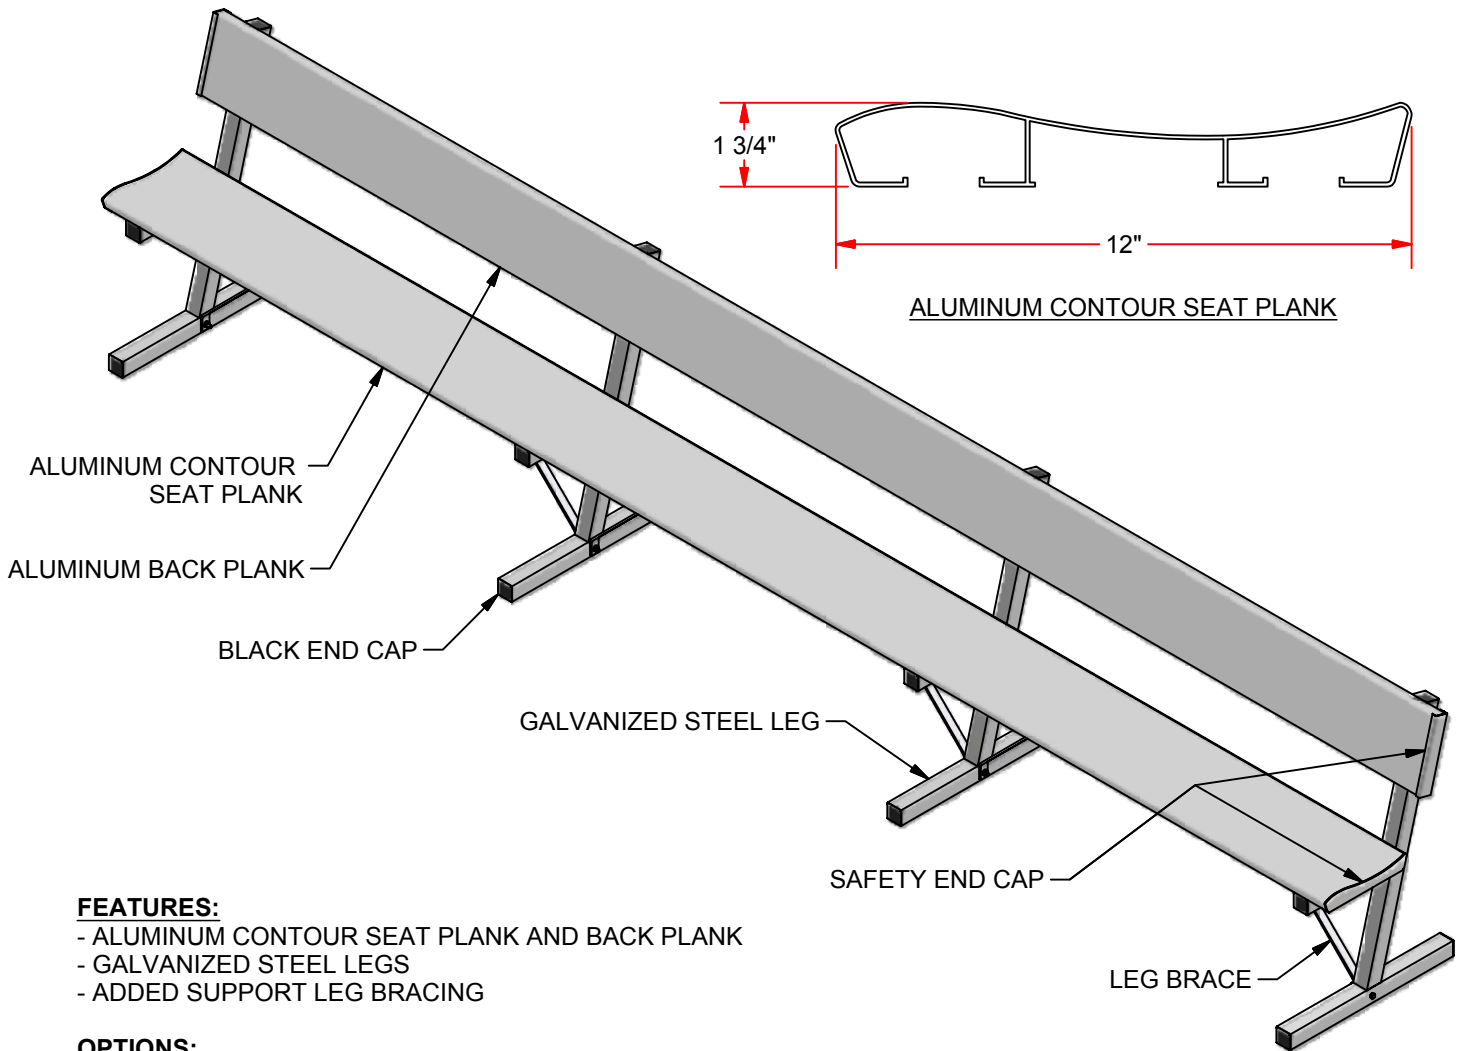

PB20-PRO

FEATURES:

- ALUMINUM CONTOUR SEAT PLANK AND BACK PLANK
- GALVANIZED STEEL LEGS
- ADDED SUPPORT LEG BRACING

OPTIONS:

- CUSTOM POWDER COATED COLORS