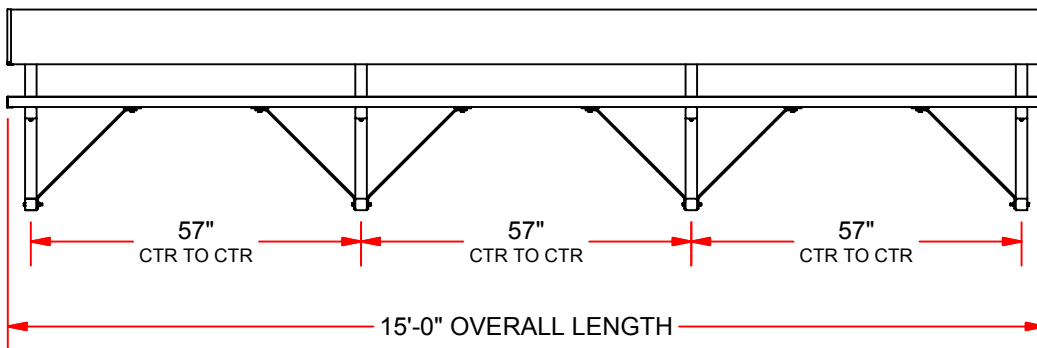

REV.	DESCRIPTION	DATE	BY
-	INITIAL	5/13	MT

PB20-PRO
15' PRO SERIES BENCH

www.jaypro.com

FAX: 860.444.1779 (SALES)
860.440.0628 (ENG.)

PHONE: 800.243.0533 (TOLL FREE)
860.447.3001 (LOCAL)

JAYPRO SPORTS, LLC, 976 HARTFORD TURNPIKE, WATERFORD, CT 06385 USA

DRAWING NAME / PART NUMBER: PB20-PRO	
DRAWN BY: Moune T.	ISSUE DATE: 5/13/2009
CHK'D BY: WVB	REV. -
SHEET: 1 OF 1	

COPYRIGHT 2006
JAYPRO SPORTS, LLC.
ALL RIGHTS RESERVED