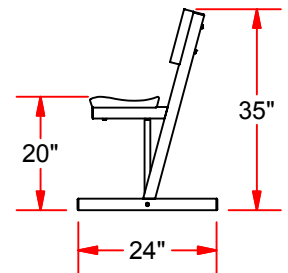

REV.	DESCRIPTION	DATE	BY
-	INITIAL	5/13	MT

PB20-PRO
15' PRO SERIES BENCH

www.jaypro.com

FAX: 860.444.1779 (SALES)
860.440.0628 (ENG.)

PHONE: 800.243.0533 (TOLL FREE)
860.447.3001 (LOCAL)

JAYPRO SPORTS, LLC, 976 HARTFORD TURNPIKE, WATERFORD, CT 06385 USA

DRAWING NAME / PART NUMBER: PB20-PRO	
DRAWN BY: Moune T.	ISSUE DATE: 5/13/2009
CHK'D BY: WVB	REV. -
SHEET: 1 OF 1	

COPYRIGHT 2006
JAYPRO SPORTS, LLC.
ALL RIGHTS RESERVED