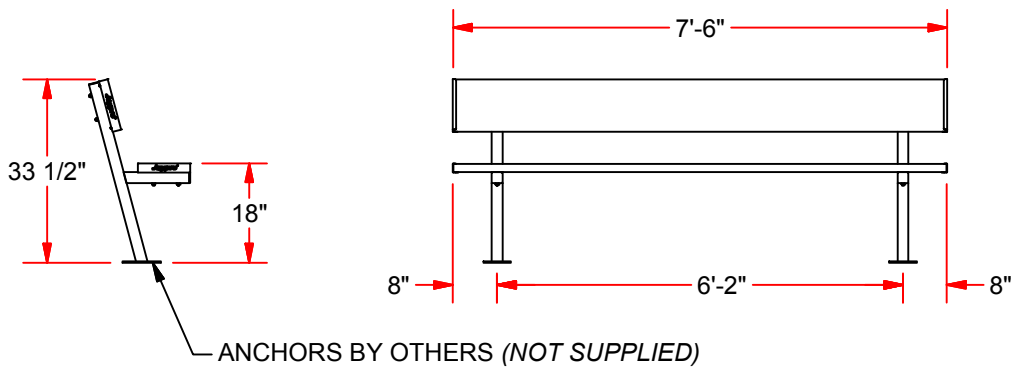

OPTIONS:

- CUSTOM POWDER COATED COLORS

PB-80SM

7-1/2' SURFACE MOUNT PLAYERS BENCH W/ BACK REST

© COPYRIGHT 2014 JAYPRO SPORTS, LLC. ALL RIGHTS RESERVED
THIS PRINT IS THE PROPERTY OF JAYPRO SPORTS, LLC. AND MAY NOT BE REPRODUCED WITHOUT WRITTEN PERMISSION

www.jaypro.com
(800) 243-0533
976 Hartford Turnpike
Waterford, CT 06385 USA

Sheet 1 of 1