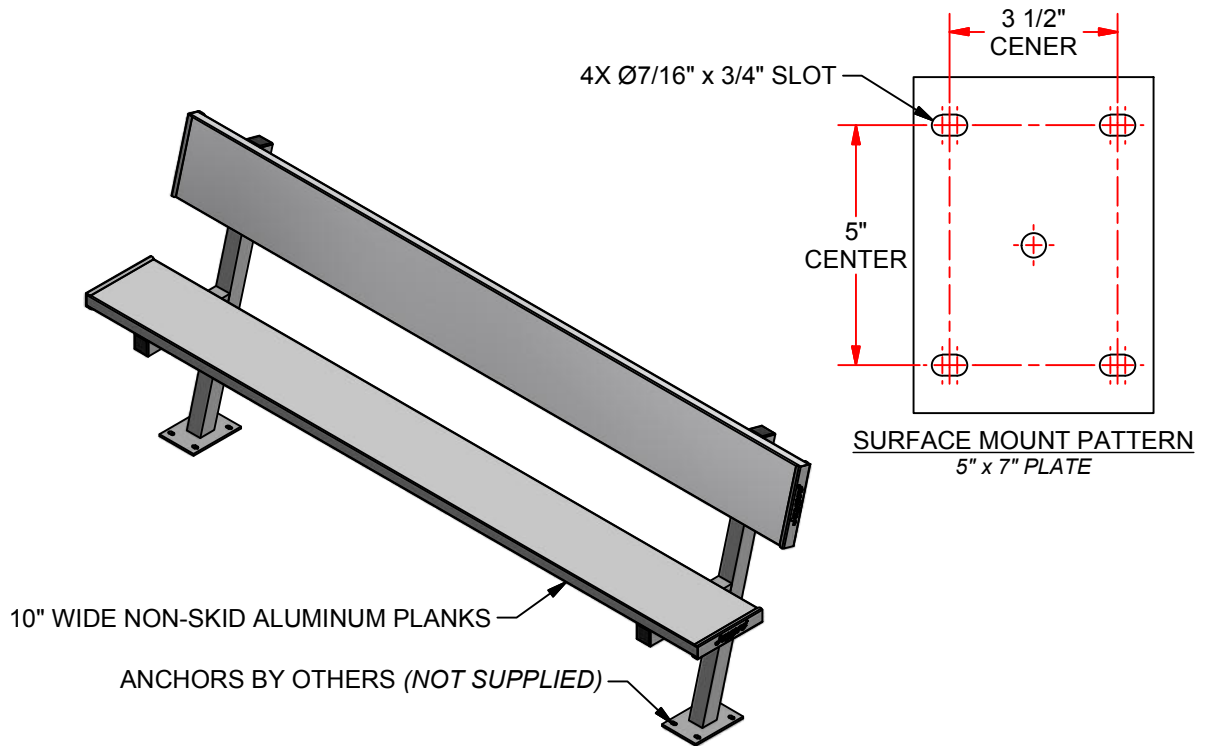

PB-80SM 7-1/2' SURFACE MOUNT PLAYERS BENCH W/ BACK REST

FEATURES:

- 10" WIDE NON-SKID ALUMINUM PLANKS
- 2" x 2" HEAVY DUTY GALVANIZED STEEL LEGS FOR SUPERIOR RUST RESISTANCE
- PLANKS ARE SUPPORTED BY A STRONG, GALVANIZED STEEL UNDERSTRUCTURE
- PLAYER BENCH WITH BACK REST
- SEAT PLANK IS 18" FROM GROUND
- SURFACE MOUNT READY FOR WIDE VARIATIONS IN FLOOR CONSTRUCTION

OPTIONS:

- CUSTOM POWDER COATED COLORS

PB-80SM

7-1/2' SURFACE MOUNT PLAYERS BENCH W/ BACK REST

© COPYRIGHT 2014 JAYPRO SPORTS, LLC. ALL RIGHTS RESERVED
THIS PRINT IS THE PROPERTY OF JAYPRO SPORTS, LLC. AND MAY NOT BE REPRODUCED WITHOUT WRITTEN PERMISSION