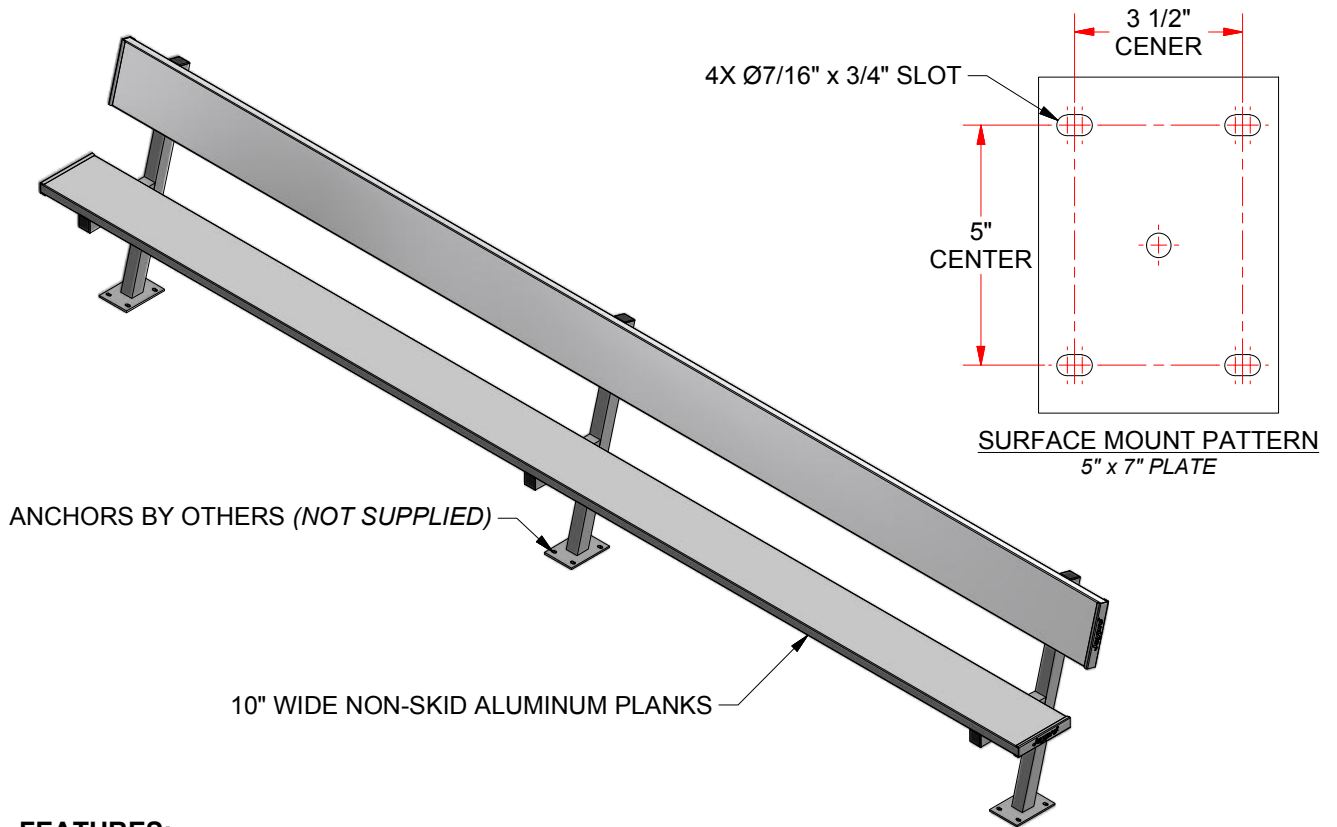

# PB-20SM 15' SURFACE MOUNT PLAYERS BENCH W/ BACK REST

### FEATURES:

- 10" WIDE NON-SKID ALUMINUM PLANKS
- 2" x 2" HEAVY DUTY GALVANIZED STEEL LEGS FOR SUPERIOR RUST RESISTANCE
- PLANKS ARE SUPPORTED BY A STRONG, GALVANIZED STEEL UNDERSTRUCTURE
- PLAYER BENCH WITH BACK REST
- SEAT PLANK IS 18" FROM GROUND
- SURFACE MOUNT READY FOR WIDE VARIATIONS IN FLOOR CONSTRUCTION