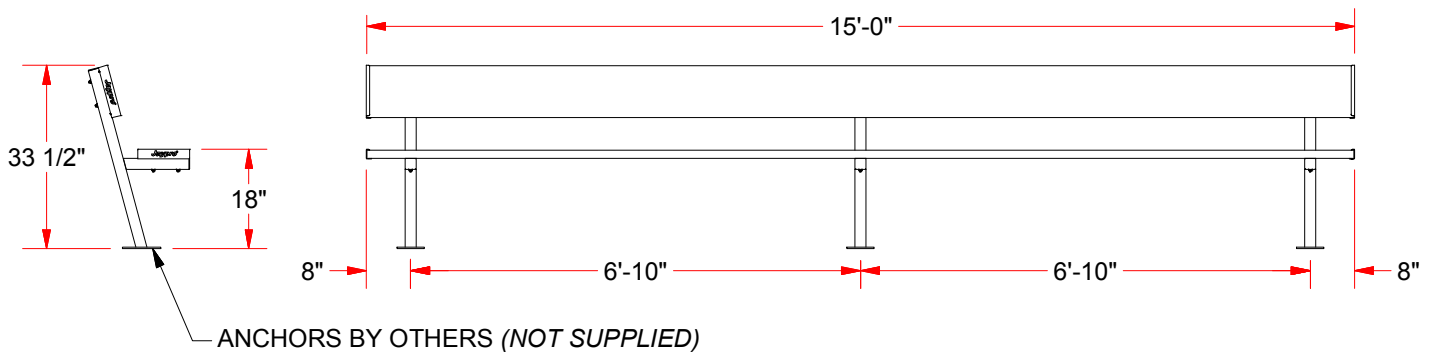

OPTIONS:

- CUSTOM POWDER COATED COLORS

PB-20SM

15' SURFACE MOUNT PLAYERS
BENCH W/ BACK REST

© COPYRIGHT 2014 JAYPRO SPORTS, LLC. ALL RIGHTS RESERVED
THIS PRINT IS THE PROPERTY OF JAYPRO SPORTS, LLC. AND MAY
NOT BE REPRODUCED WITHOUT WRITTEN PERMISSION

www.jaypro.com
(800) 243-0533
976 Hartford Turnpike
Waterford, CT 06385 USA

Sheet 1 of 1