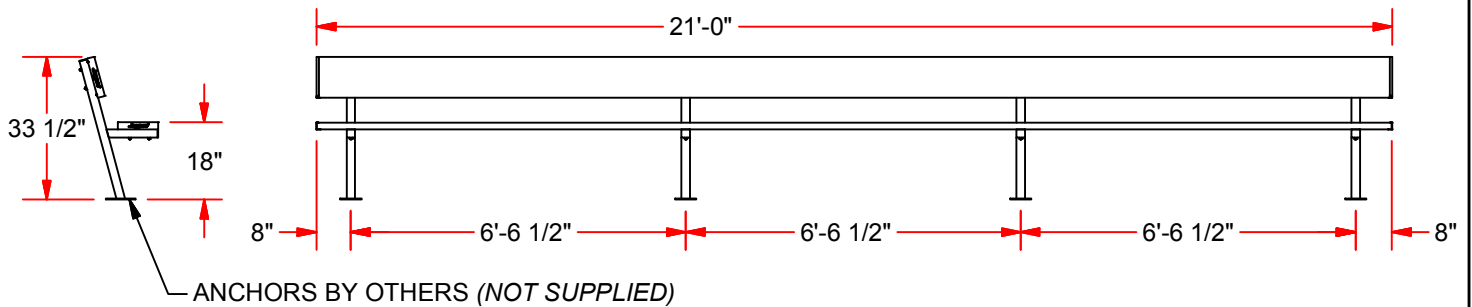

OPTIONS:

- CUSTOM POWDER COATED COLORS

PB-10SM

21' SURFACE MOUNT PLAYERS BENCH W/ BACK REST

© COPYRIGHT 2014 JAYPRO SPORTS, LLC. ALL RIGHTS RESERVED
THIS PRINT IS THE PROPERTY OF JAYPRO SPORTS, LLC. AND MAY NOT BE REPRODUCED WITHOUT WRITTEN PERMISSION

www.jaypro.com
(800) 243-0533
976 Hartford Turnpike
Waterford, CT 06385 USA

Sheet 1 of 1