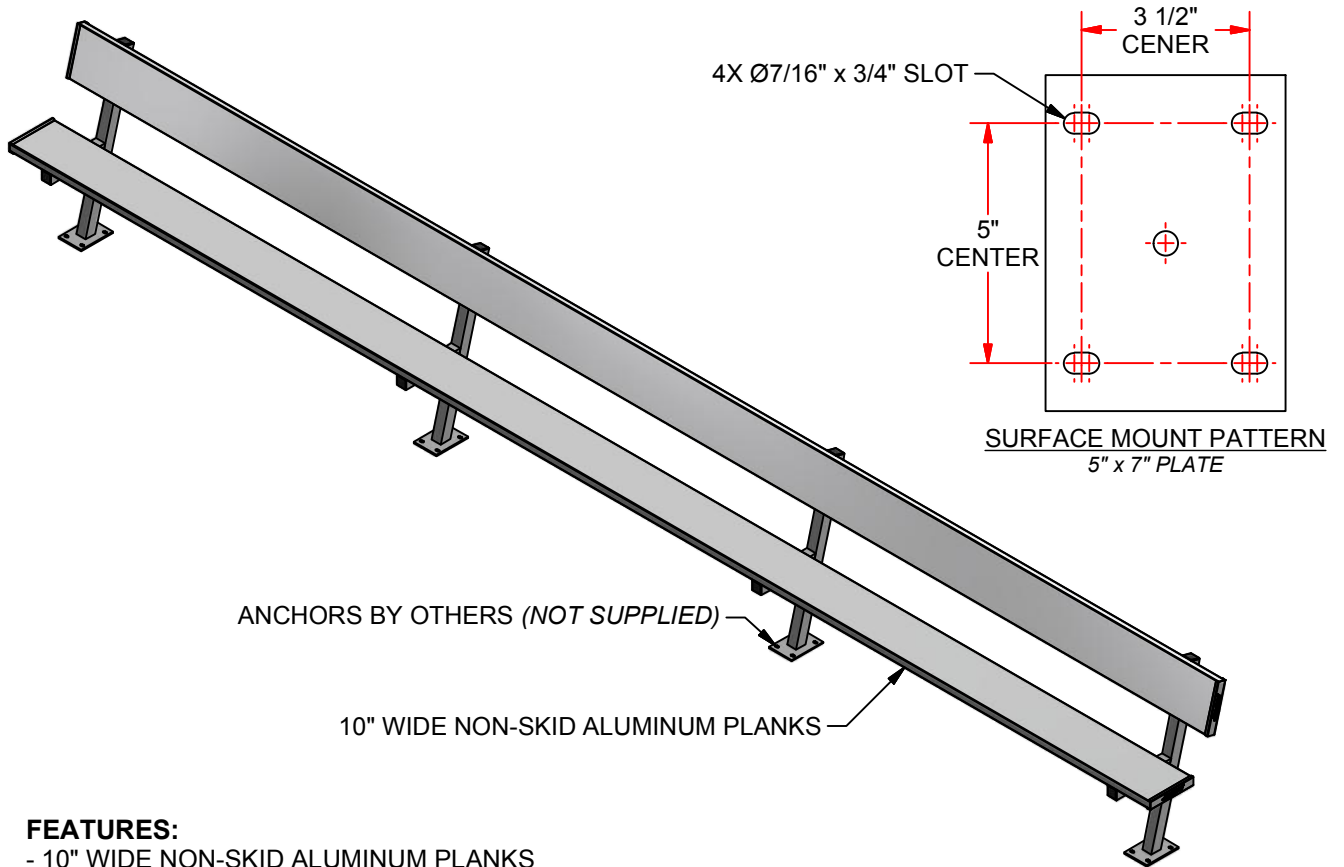

PB-10SM 21' SURFACE MOUNT PLAYERS BENCH W/ BACK REST

FEATURES:

- 10" WIDE NON-SKID ALUMINUM PLANKS
- 2" x 2" HEAVY DUTY GALVANIZED STEEL LEGS FOR SUPERIOR RUST RESISTANCE
- PLANKS ARE SUPPORTED BY A STRONG, GALVANIZED STEEL UNDERSTRUCTURE
- PLAYER BENCH WITH BACK REST
- SEAT PLANK IS 18" FROM GROUND
- SURFACE MOUNT READY FOR WIDE VARIATIONS IN FLOOR CONSTRUCTION

OPTIONS:

- CUSTOM POWDER COATED COLORS

PB-10SM

21' SURFACE MOUNT PLAYERS BENCH W/ BACK REST

© COPYRIGHT 2014 JAYPRO SPORTS, LLC. ALL RIGHTS RESERVED
THIS PRINT IS THE PROPERTY OF JAYPRO SPORTS, LLC. AND MAY NOT BE REPRODUCED WITHOUT WRITTEN PERMISSION