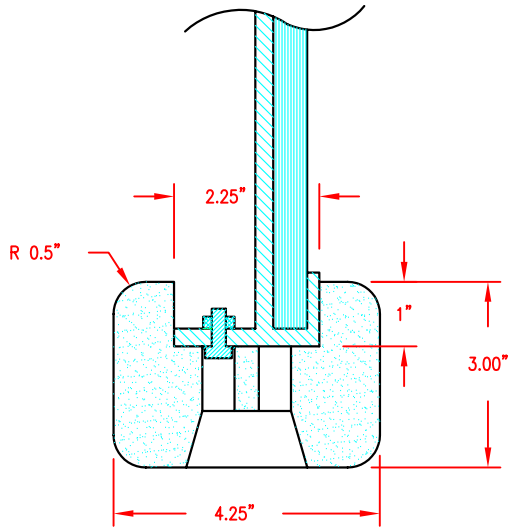

# MBBP-6 BOLT-ON EDGE PADDING

INTERLOCKING TAB

2 REQUIRED PER BACKBOARD

**SECTION B-B**

INTERLOCKING TAB

**FRONT VIEW**

REV.	DESCRIPTION	DATE	BY

**MBBP-6  
GLUE-ON EDGE PADDING  
FOR 42" & 48" GLASS  
BACKBOARDS**

www.jaypro.com  
976 HARTFORD TURNPIKE  
WATERFORD, CT 06385 USA

DRAWING NAME / PART NO.: MBBP-6	
DRAWN BY: MT	CHK'D BY: DM
ISSUE DATE: 3/7/05	
SHEET: 1 OF 1	REV.