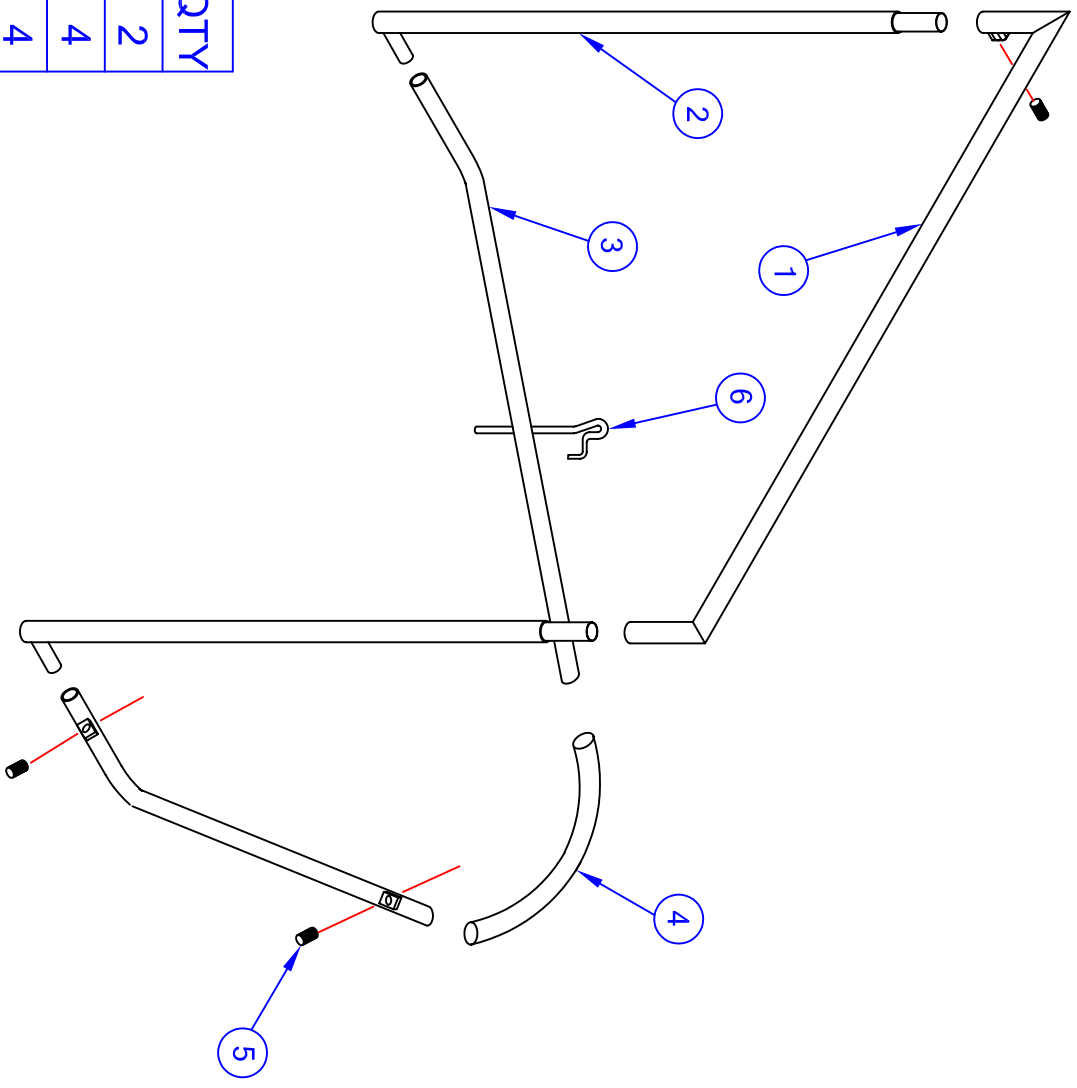

PIECE #	PART#	DESCRIPTION	QTY
1	LG201	CROSSBAR	2
2	LG202	UPRIGHT	4
3	LG203	BACKSTAY	4
4	LG204	CONNECTOR	2
5	HS882	3/8"-16 x 1/2" SET SCREW	12
6	SR1727	GROUND ANCHOR	6

Jaypro Sports

976 Hartford Turnpike
 Waterford, CT 06385 USA
 (800)243-0533
 (800)988-3363 Fax

www.jaypro.com

MODEL NO.:
LG-40

PRODUCT NAME:

OFFICIAL PORTABLE LACROSSE GOAL

DRAWN BY: NDB
 EFFECTIVE DATE:
 2-10-04