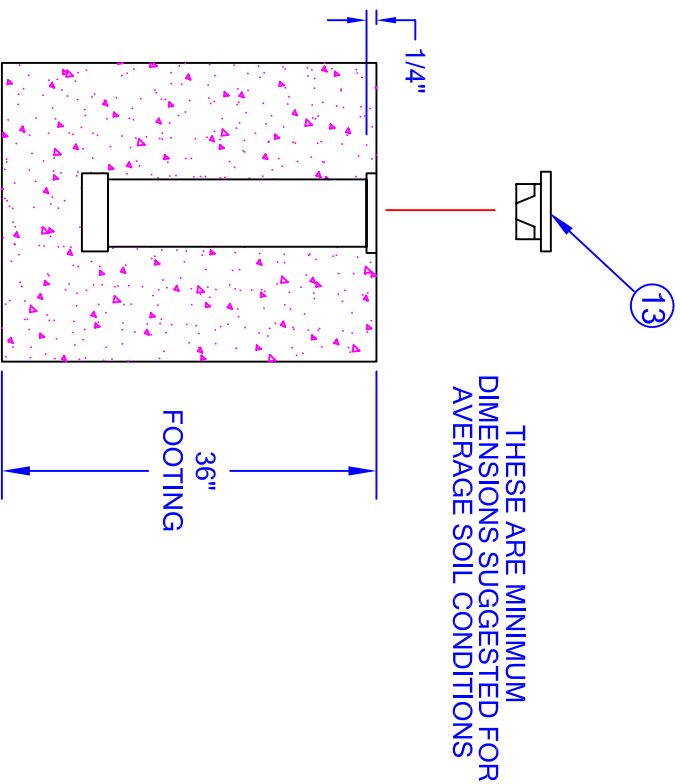

30' FROM GROUND LEVEL
TO TOP OF TOP UPRIGHT

SET UPRIGHT
24" DEEP INTO
PLAYING SURFACE

SEE SNT-200 INSTRUCTIONS
FOR NET TIE ASSEMBLY

- PLEASE NOTE:
- 1) FOR SAFE OPERATION AND CONTINUED HIGH PERFORMANCE FROM THIS EQUIPMENT, INSPECTION AND MAINTENANCE MUST BE PERFORMED BEFORE EACH USE
 - 2) USE OF THIS EQUIPMENT OTHER THAN INTENDED, MAY BE HAZARDOUS.
 - 3) ALTERATION OR MODIFICATION OF EQUIPMENT MAY BE HAZARDOUS. FOR REPAIR OR REPLACEMENT, PLEASE CALL YOUR DEALER

Jaypro Sports

976 Hartford Turnpike
Waterford, CT 06385 USA

(800)243-0533
(800)988-3363 Fax

www.jaypro.com

MODEL NO.:
FBSC-300

PRODUCT NAME:
PERMANENT FOOTBALL AND
SOCCER GOAL COMBINATION

DRAWN BY: JAC

EFFECTIVE DATE:
4-10-03

JAYPRO SPORTS
COMBINATION FOOTBALL/SOCCER GOAL, FBSC-300
LIST OF MATERIALS

<u>PIECE NO.</u>	<u>PART NO.</u>	<u>DESCRIPTION</u>	<u>QTY.</u>
1	FBSC303	UPRIGHT	4
2	FBSC304	CROSSBAR	2
3	FBSC302	TOP UPRIGHT	4
4	SGP730BS	BACKSTAY	4
5	HB5025	U-BOLT 3/8"-16 x 2" x 4 1/2"	8
6	FBSC305	U-BOLT PLATE	8
7	HS286	HEX HEAD BOLT 3/8"-16 x 1"	8
8	SR1467	GROUND STAKE	4
9	HS857	HEX HEAD CAP SCREW 3/8"-16 x 1 3/4"	4
10	HN265	NYLON LOCK NUT 3/8"	20
11	GSA2375	GROUND SLEEVE	4
12	RP1223	BOTTOM CAP	4
13	AF1507A	GROUND SLEEVE TOP CAP	4
14	EC0010	TOP UPRIGHT PLUG	4