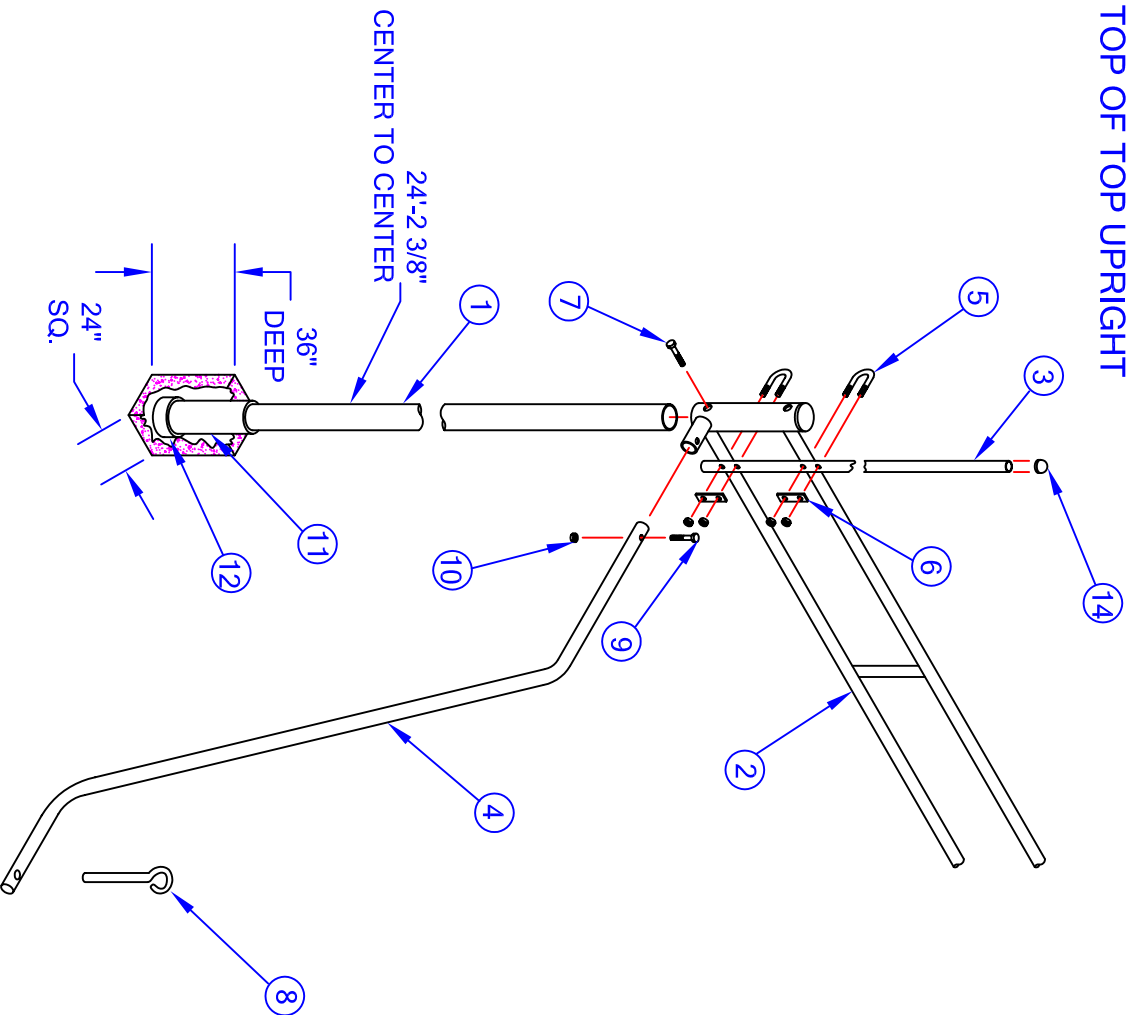

30' FROM GROUND LEVEL
TO TOP OF TOP UPRIGHT

SET UPRIGHT
24" DEEP INTO
PLAYING SURFACE

SEE SNT-200 INSTRUCTIONS
FOR NET TIE ASSEMBLY

- PLEASE NOTE:
- 1) FOR SAFE OPERATION AND CONTINUED HIGH PERFORMANCE FROM THIS EQUIPMENT, INSPECTION AND MAINTENANCE MUST BE PERFORMED BEFORE EACH USE
 - 2) USE OF THIS EQUIPMENT OTHER THAN INTENDED, MAY BE HAZARDOUS.
 - 3) ALTERATION OR MODIFICATION OF EQUIPMENT MAY BE HAZARDOUS. FOR REPAIR OR REPLACEMENT, PLEASE CALL YOUR DEALER

Jaypro Sports

976 Hartford Turnpike
Waterford, CT 06385 USA

(800)243-0533
(800)988-3363 Fax

www.jaypro.com

MODEL NO.:
FBSC-300

PRODUCT NAME:
PERMANENT FOOTBALL AND
SOCCER GOAL COMBINATION

DRAWN BY: JAC

EFFECTIVE DATE:
4-10-03

JAYPRO SPORTS
COMBINATION FOOTBALL/SOCCER GOAL, FBSC-300
LIST OF MATERIALS

<u>PIECE NO.</u>	<u>PART NO.</u>	<u>DESCRIPTION</u>	<u>QTY.</u>
1	FBSC303	UPRIGHT	4
2	FBSC304	CROSSBAR	2
3	FBSC302	TOP UPRIGHT	4
4	SGP730BS	BACKSTAY	4
5	HB5025	U-BOLT 3/8"-16 x 2" x 4 1/2"	8
6	FBSC305	U-BOLT PLATE	8
7	HS286	HEX HEAD BOLT 3/8"-16 x 1"	8
8	SR1467	GROUND STAKE	4
9	HS857	HEX HEAD CAP SCREW 3/8"-16 x 1 3/4"	4
10	HN265	NYLON LOCK NUT 3/8"	20
11	GSA2375	GROUND SLEEVE	4
12	RP1223	BOTTOM CAP	4
13	AF1507A	GROUND SLEEVE TOP CAP	4
14	EC0010	TOP UPRIGHT PLUG	4

CAUTION

DO NOT HANG FROM THIS CROSSBAR. THIS IS DANGEROUS AND THE ADDITIONAL WEIGHT MAY DAMAGE THE EQUIPMENT.