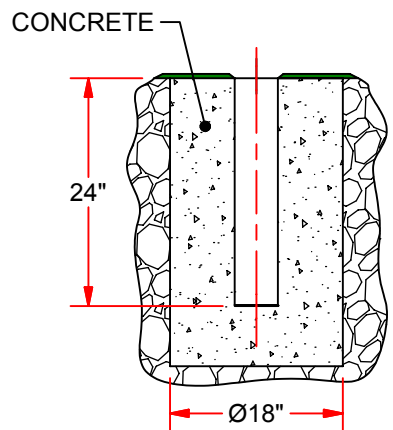

FBSC-240 / FBSC-240EB

OFFICIAL SOCCER / FOOTBALL GOAL

4" O.D. ROUND
EXTRUDED ALUMINUM

FEATURES:

- 8' x 24' x 10' x 4' (SOCCER GOAL DIMENSIONS)
- 23'-4" x 10' (HIGH SCHOOL FOOTBALL DIMENSIONS)
- MAIN SOCCER UPRIGHTS & CROSSBAR ARE 4" O.D. ROUND EXTRUDED ALUMINUM.
- FEATURING OUR EASY TRACK NET ATTACHMENT SYSTEM.
- REINFORCED CORNERS FOR EXTRA STRENGTH & DURABILITY.
- REMOVABLE SOCCER BACKSTAYS ARE 2" O.D.
- 10" LONG TOP FOOTBALL UPRIGHTS ARE 2-3/8" ALUMINUM.
- TOUGH POWDER COATED WHITE FINISH.
- MEETS NFSHSA & NCAA SPECIFICATIONS.
- DESIGNED FOR PERMANENT OR SEMI-PERMANENT INSTALLATION.
- OPTIONAL PADDING AND GROUND SLEEVES FOR SEMI-PERMANENT INSTALLATION. (AVAILABLE SEPARATELY)
- BACKSTAYS AVAILABLE IN EUROPEAN OR STANDARD WITH GROUND ANCHOR.