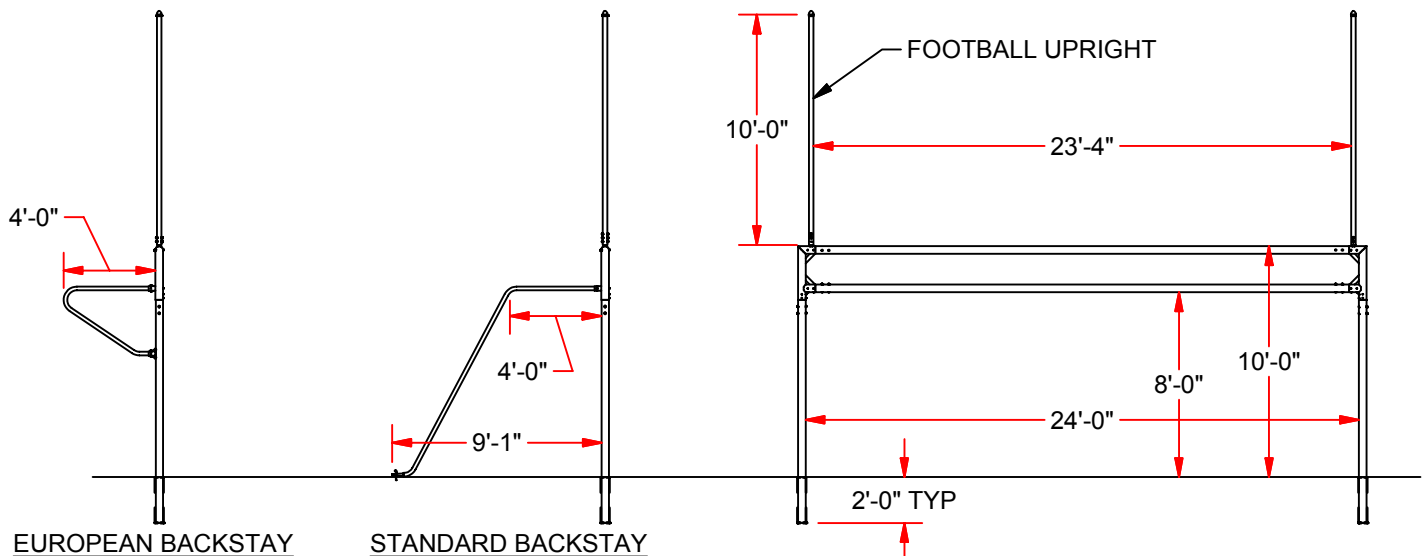

FBSC-240 / FBSC-240EB

OFFICIAL SOCCER / FOOTBALL GOAL

4" O.D. ROUND
EXTRUDED ALUMINUM

FEATURES:

- 8' x 24' x 10' x 4' (SOCCER GOAL DIMENSIONS)
- 23'-4" x 10' (HIGH SCHOOL FOOTBALL DIMENSIONS)
- MAIN SOCCER UPRIGHTS & CROSSBAR ARE 4" O.D. ROUND EXTRUDED ALUMINUM.
- FEATURING OUR EASY TRACK NET ATTACHMENT SYSTEM.
- REINFORCED CORNERS FOR EXTRA STRENGTH & DURABILITY.
- REMOVABLE SOCCER BACKSTAYS ARE 2" O.D.
- 10" LONG TOP FOOTBALL UPRIGHTS ARE 2-3/8" ALUMINUM.
- TOUGH POWDER COATED WHITE FINISH.
- MEETS NFSHSA & NCAA SPECIFICATIONS.
- DESIGNED FOR PERMANENT OR SEMI-PERMANENT INSTALLATION.
- OPTIONAL PADDING AND GROUND SLEEVES FOR SEMI-PERMANENT INSTALLATION. (AVAILABLE SEPARATELY)
- BACKSTAYS AVAILABLE IN EUROPEAN OR STANDARD WITH GROUND ANCHOR.