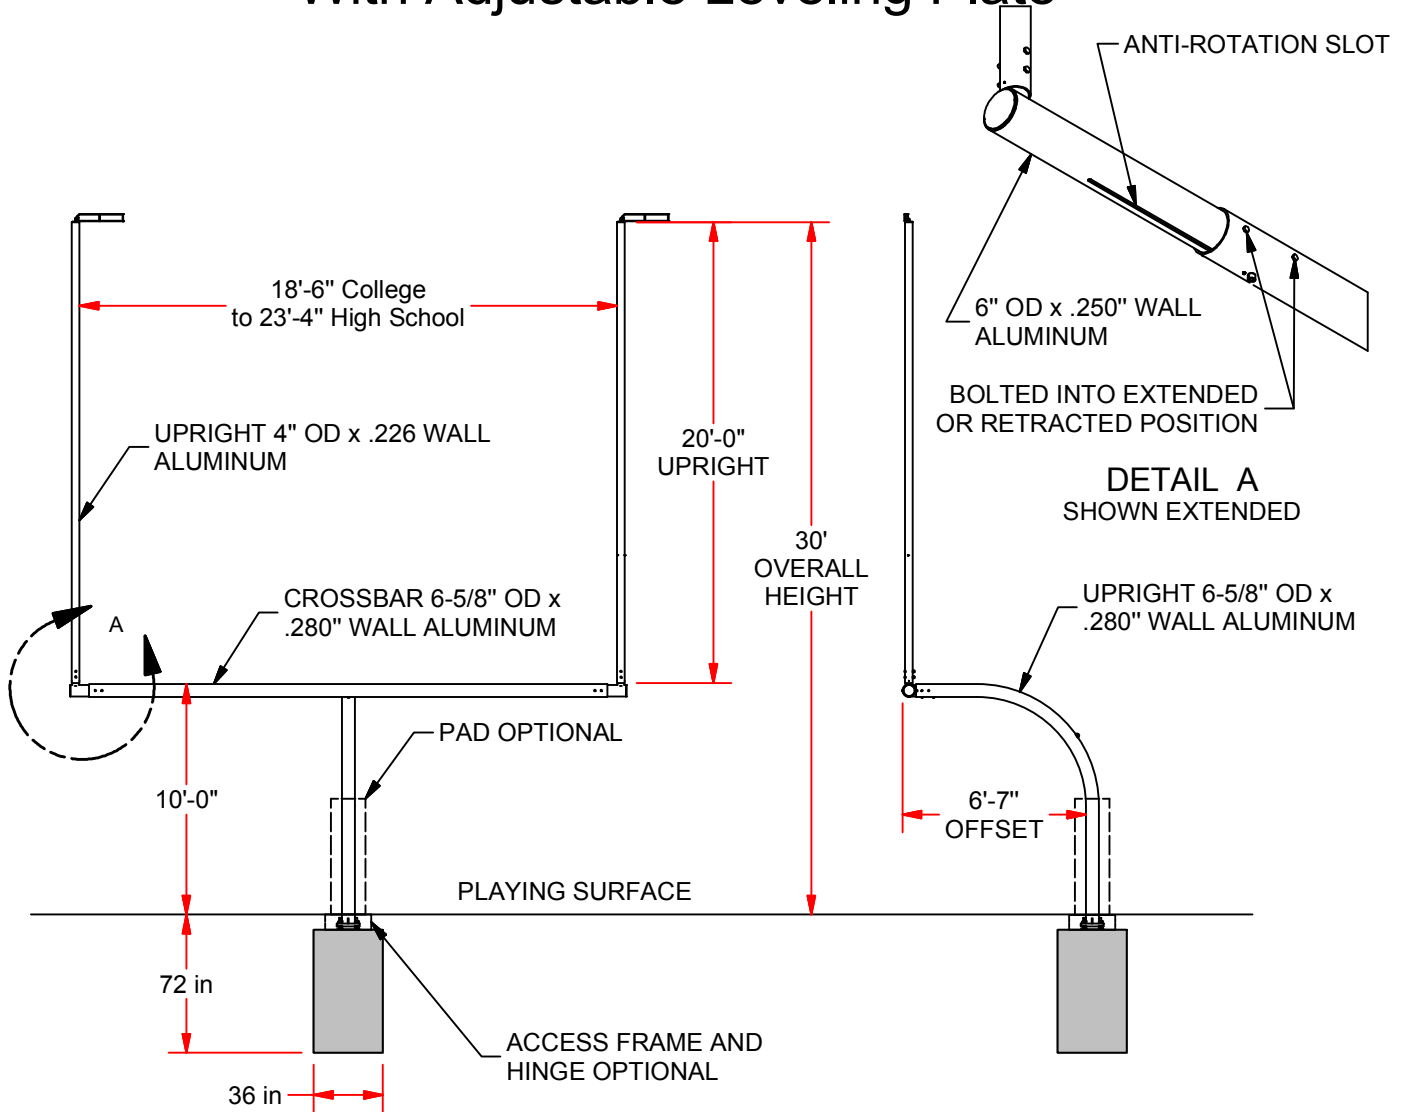

FBGP-420AX

6 ft - 7 in Offset Expandable Football Goal Post With Adjustable Leveling Plate

FEATURES:

- MEETS NFHS AND NCAA REGULATIONS
- ALLOWS FOR PRECISE LEVELING OF CROSSBAR AND PLUMBING OF UPRIGHTS
- STANDARD YELLOW POWDER COATED FINISH

OPTIONAL ACCESSORIES:

- NEON YELLOW (PNT-1NY)
- SAFETY PADDING (PPP-800)
- ACCESS FRAME (FBGPAF-1)
- HINGE KIT (FBHG-1)
- HINGE ACCESS FRAME (FBGPAF-2)
- SOCCER GOAL ANCHOR KIT (SFGA-6)

NOT TO BE USED FOR INSTALLATION

MAX-1 FBGP-420AX SPECIFICATION SHEET

www.jaypro.com

INNOVATION, PERFORMANCE
AND COMMITMENT SINCE 1953

DRAWING NAME / PART NUMBER: FBGP 420AX	
DRAWN BY: DRL	ISSUE DATE: 11/1/2013
CHKD BY: WVB	CHK DATE:
SHEET: 1 OF 1