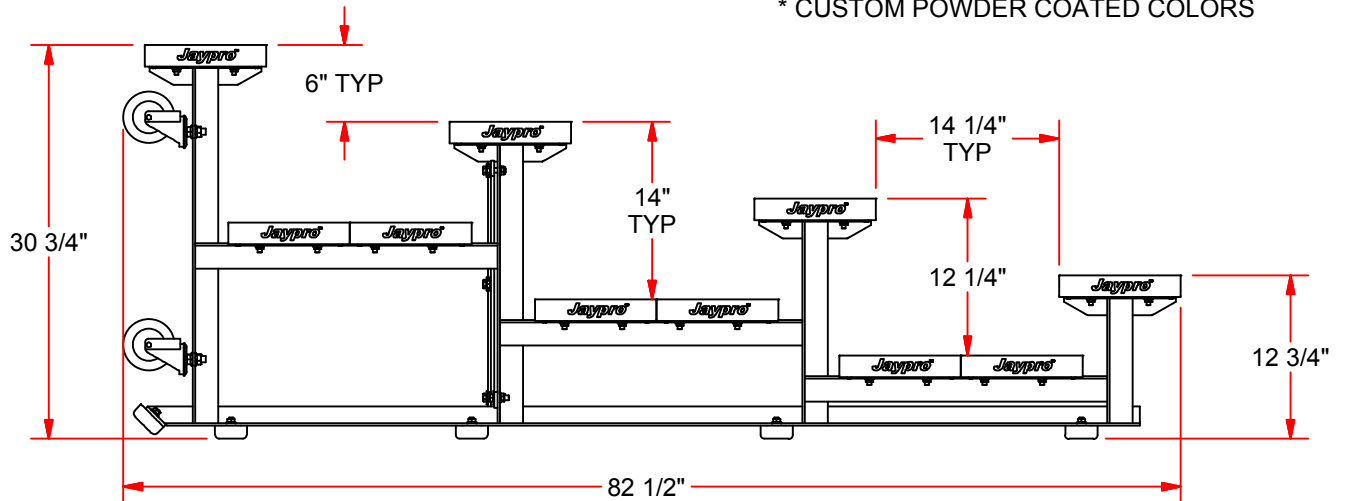

OPTIONS:

- CUSTOM POWDER COATED COLORS

REV.	DESCRIPTION	DATE	BY
-	INITIAL RELEASE	1/11	MT

COPYRIGHT 2006
JAYPRO SPORTS, LLC.
ALL RIGHTS RESERVED

BLDP-427TRG
27' PREFERRED TIP &
ROLL BLEACHER

THIS PRINT IS THE PROPERTY OF JAYPRO SPORTS, LLC.
AND MAY NOT BE REPRODUCED WITHOUT WRITTEN PERMISSION

www.jaypro.com

Jaypro
Sports Equipment
Since 1958

FAX: 860.444.1779 (SALES)
860.440.0628 (ENG.)

PHONE: 800.243.0533 (TOLL FREE)
860.447.3001 (LOCAL)

JAYPRO SPORTS, LLC, 976 HARTFORD TURNPIKE, WATERFORD, CT 06385 USA

DRAWING NAME / PART NUMBER: BLDP-427TRG	
DRAWN BY: Moune T.	ISSUE DATE: 1/25/2011
CHK'D BY: WVB	CHK'D DATE: 1/25/2011
SHEET: 1 OF 1	REV.: -