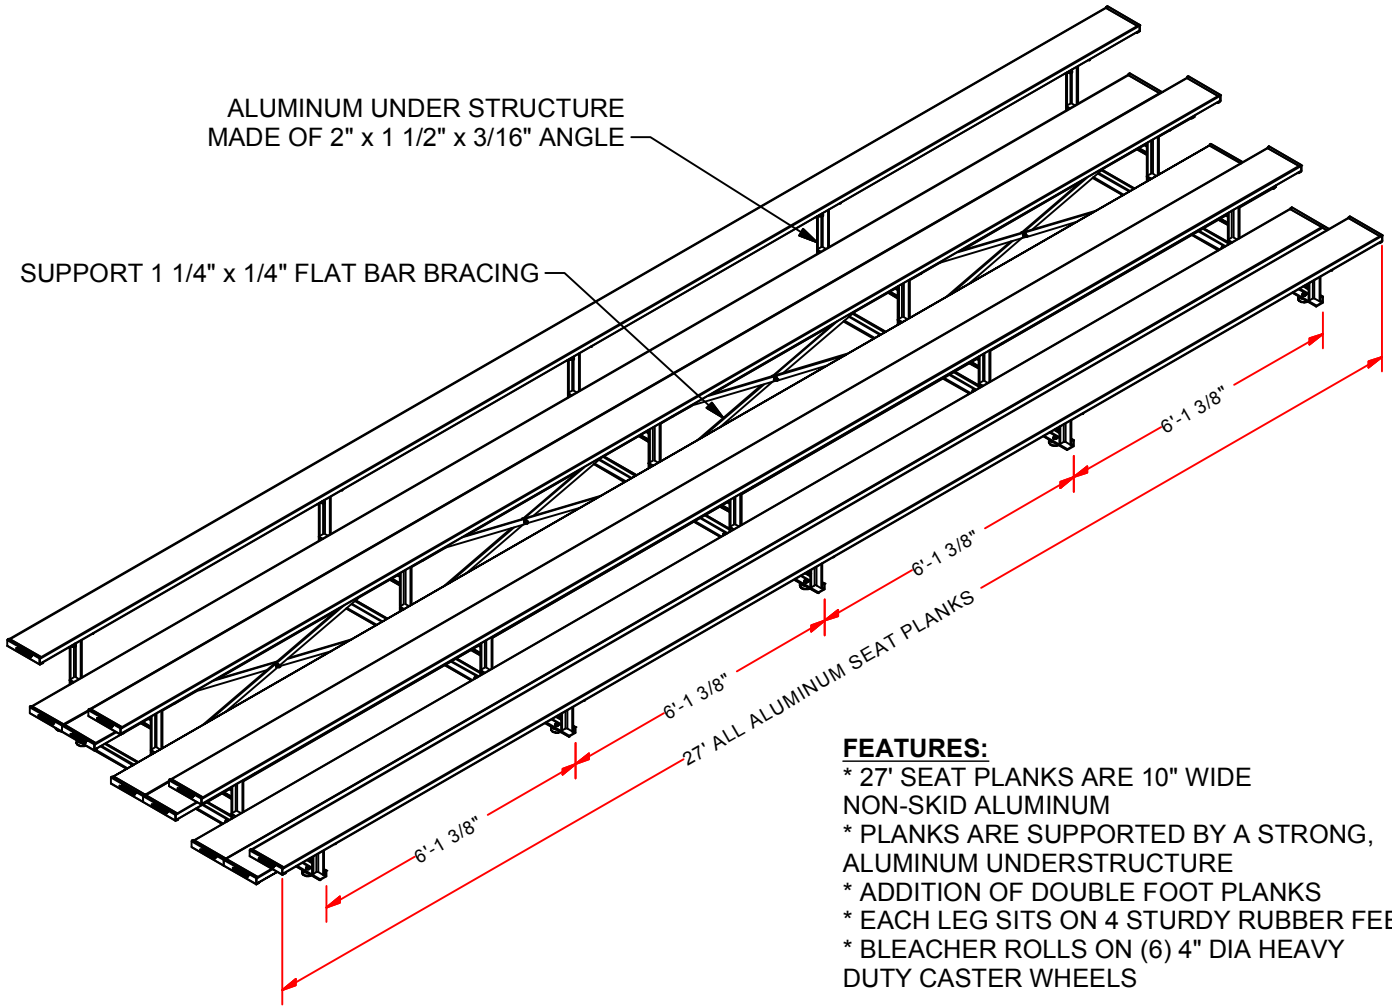

BLDP-427TRG

27' PREFERRED TIP & ROLL BLEACHER

FEATURES:

- * 27' SEAT PLANKS ARE 10" WIDE NON-SKID ALUMINUM
- * PLANKS ARE SUPPORTED BY A STRONG, ALUMINUM UNDERSTRUCTURE
- * ADDITION OF DOUBLE FOOT PLANKS
- * EACH LEG SITS ON 4 STURDY RUBBER FEET
- * BLEACHER ROLLS ON (6) 4" DIA HEAVY DUTY CASTER WHEELS