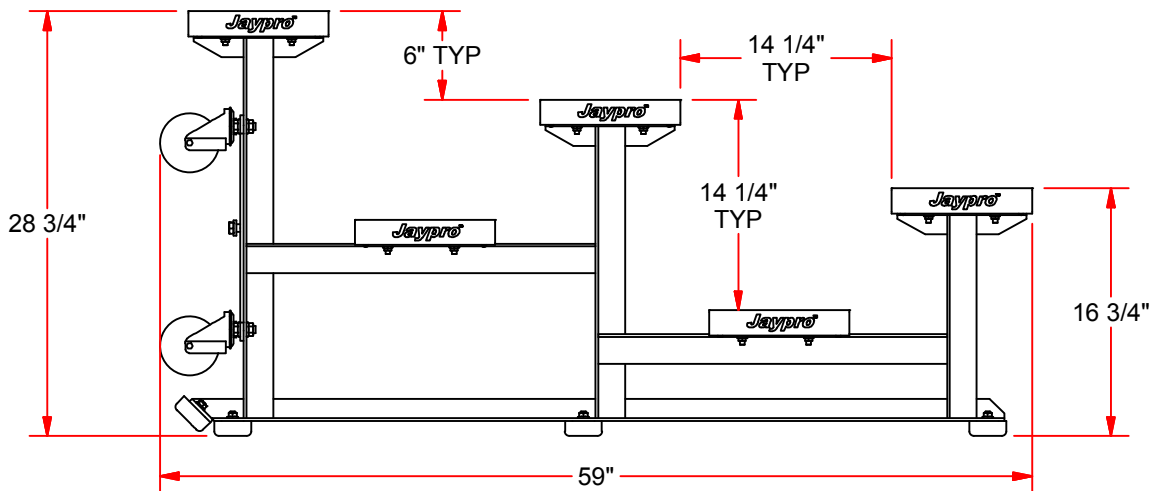

REV.	DESCRIPTION	DATE	BY
-	INITIAL RELEASE	7/7	MT

COPYRIGHT 2006
JAYPRO SPORTS, LLC.
ALL RIGHTS RESERVED

BLCH-327TRG
27' TIP & ROLL BLEACHER

www.jaypro.com

FAX:
860.444.1779 (SALES)
860.440.0628 (ENG.)

PHONE:
800.243.0533 (TOLL FREE)
860.447.3001 (LOCAL)

JAYPRO SPORTS, LLC, 976 HARTFORD TURNPIKE, WATERFORD, CT 06385 USA

DRAWING NAME / PART NUMBER:
BLCH-327TRG

DRAWN BY: Moune T.	ISSUE DATE: 7/7/2010
CHK'D BY: WVB	CHK'D DATE: 7/7/2010
SHEET: 1 OF 1	REV. -