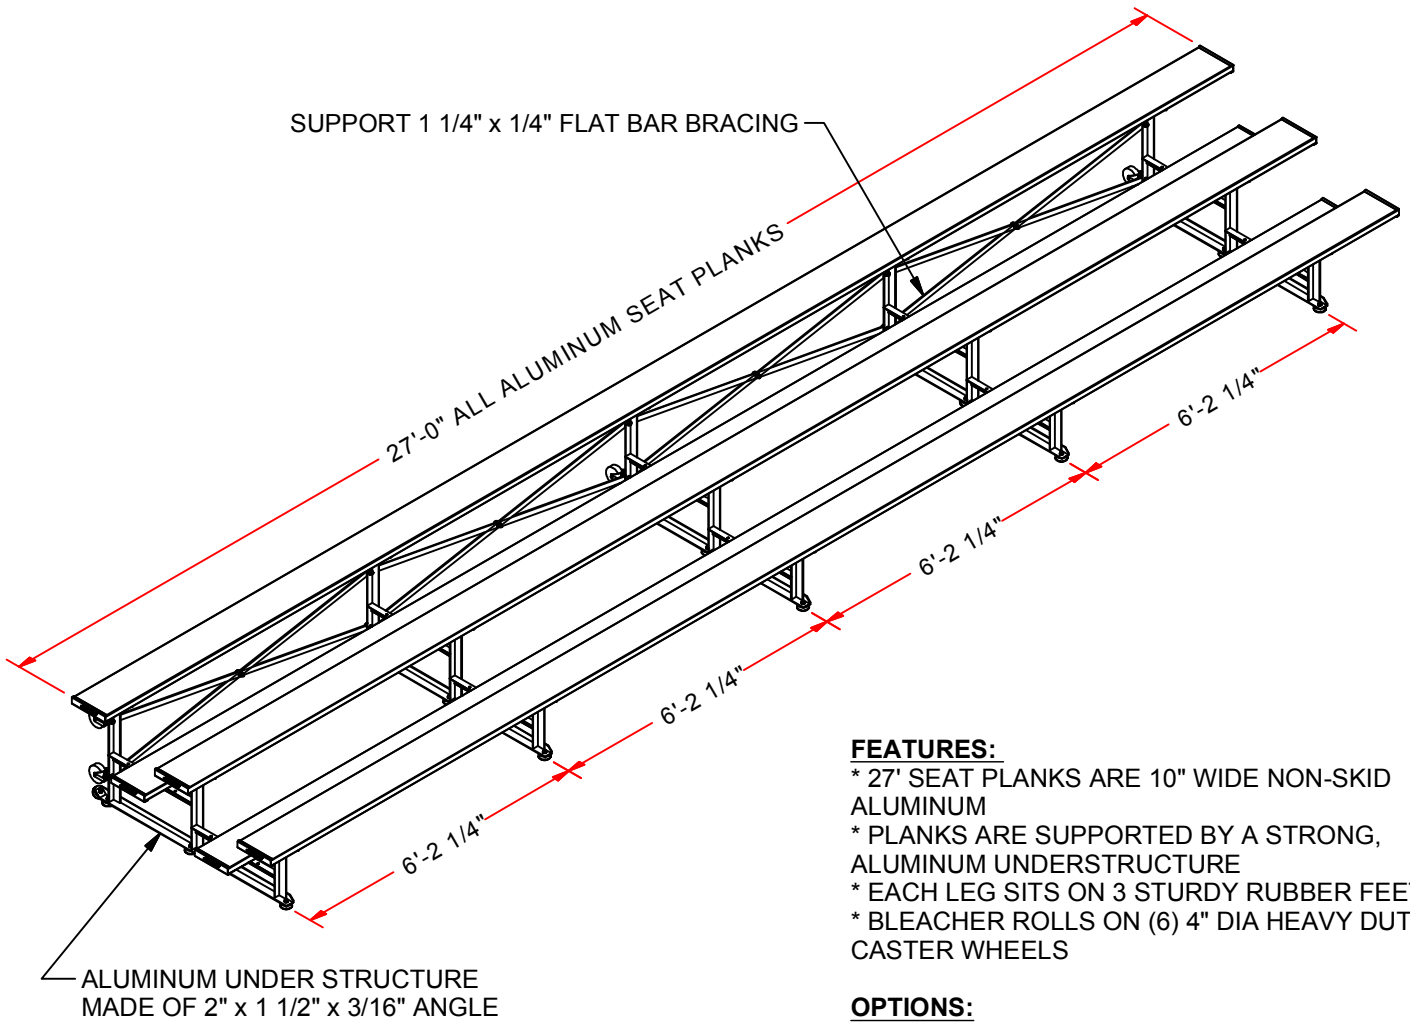

BLCH-327TRG

27' TIP & ROLL BLEACHER

FEATURES:

- 27' SEAT PLANKS ARE 10" WIDE NON-SKID ALUMINUM
- PLANKS ARE SUPPORTED BY A STRONG, ALUMINUM UNDERSTRUCTURE
- EACH LEG SITS ON 3 STURDY RUBBER FEET
- BLEACHER ROLLS ON (6) 4" DIA HEAVY DUTY CASTER WHEELS

OPTIONS:

- CUSTOM POWDER COATED COLORS