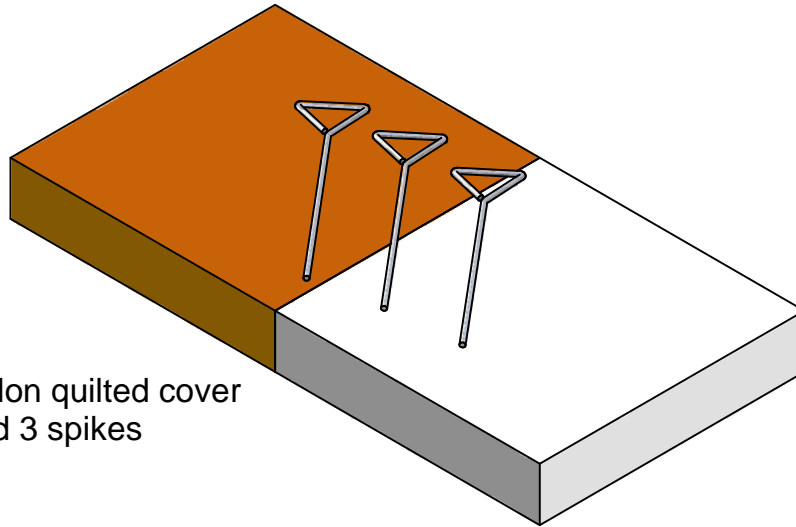

BB-150

Double Recreational First Base

- 30" x 15" x 3"
- Foam filled with nylon quilted cover
- Includes straps and 3 spikes

CAUTION

Installer should make sure base is one inch below playing surface.
To avoid injury, do no tuse in groung anchors in combonation with this product.