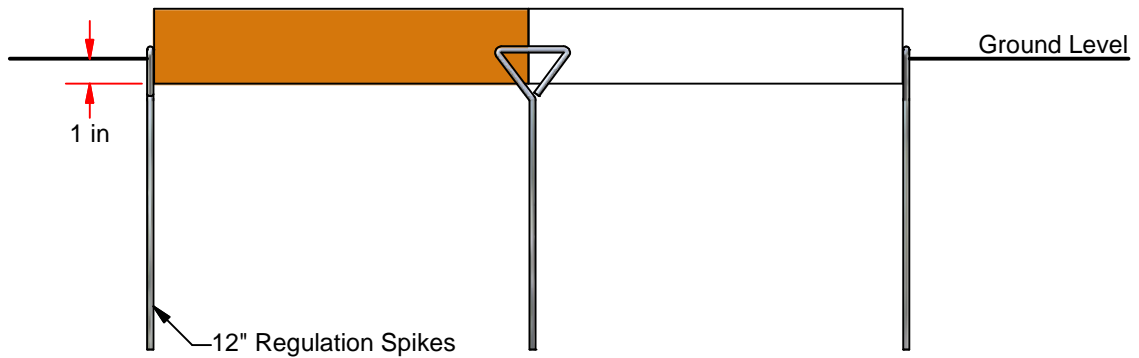

BB-150

Double Recreational First Base

- 30" x 15" x 3"
- Foam filled with nylon quilted cover
- Includes straps and 3 spikes

CAUTION

Installer should make sure base is one inch below playing surface.
To avoid injury, do no tuse in groung anchors in combonation with this product.