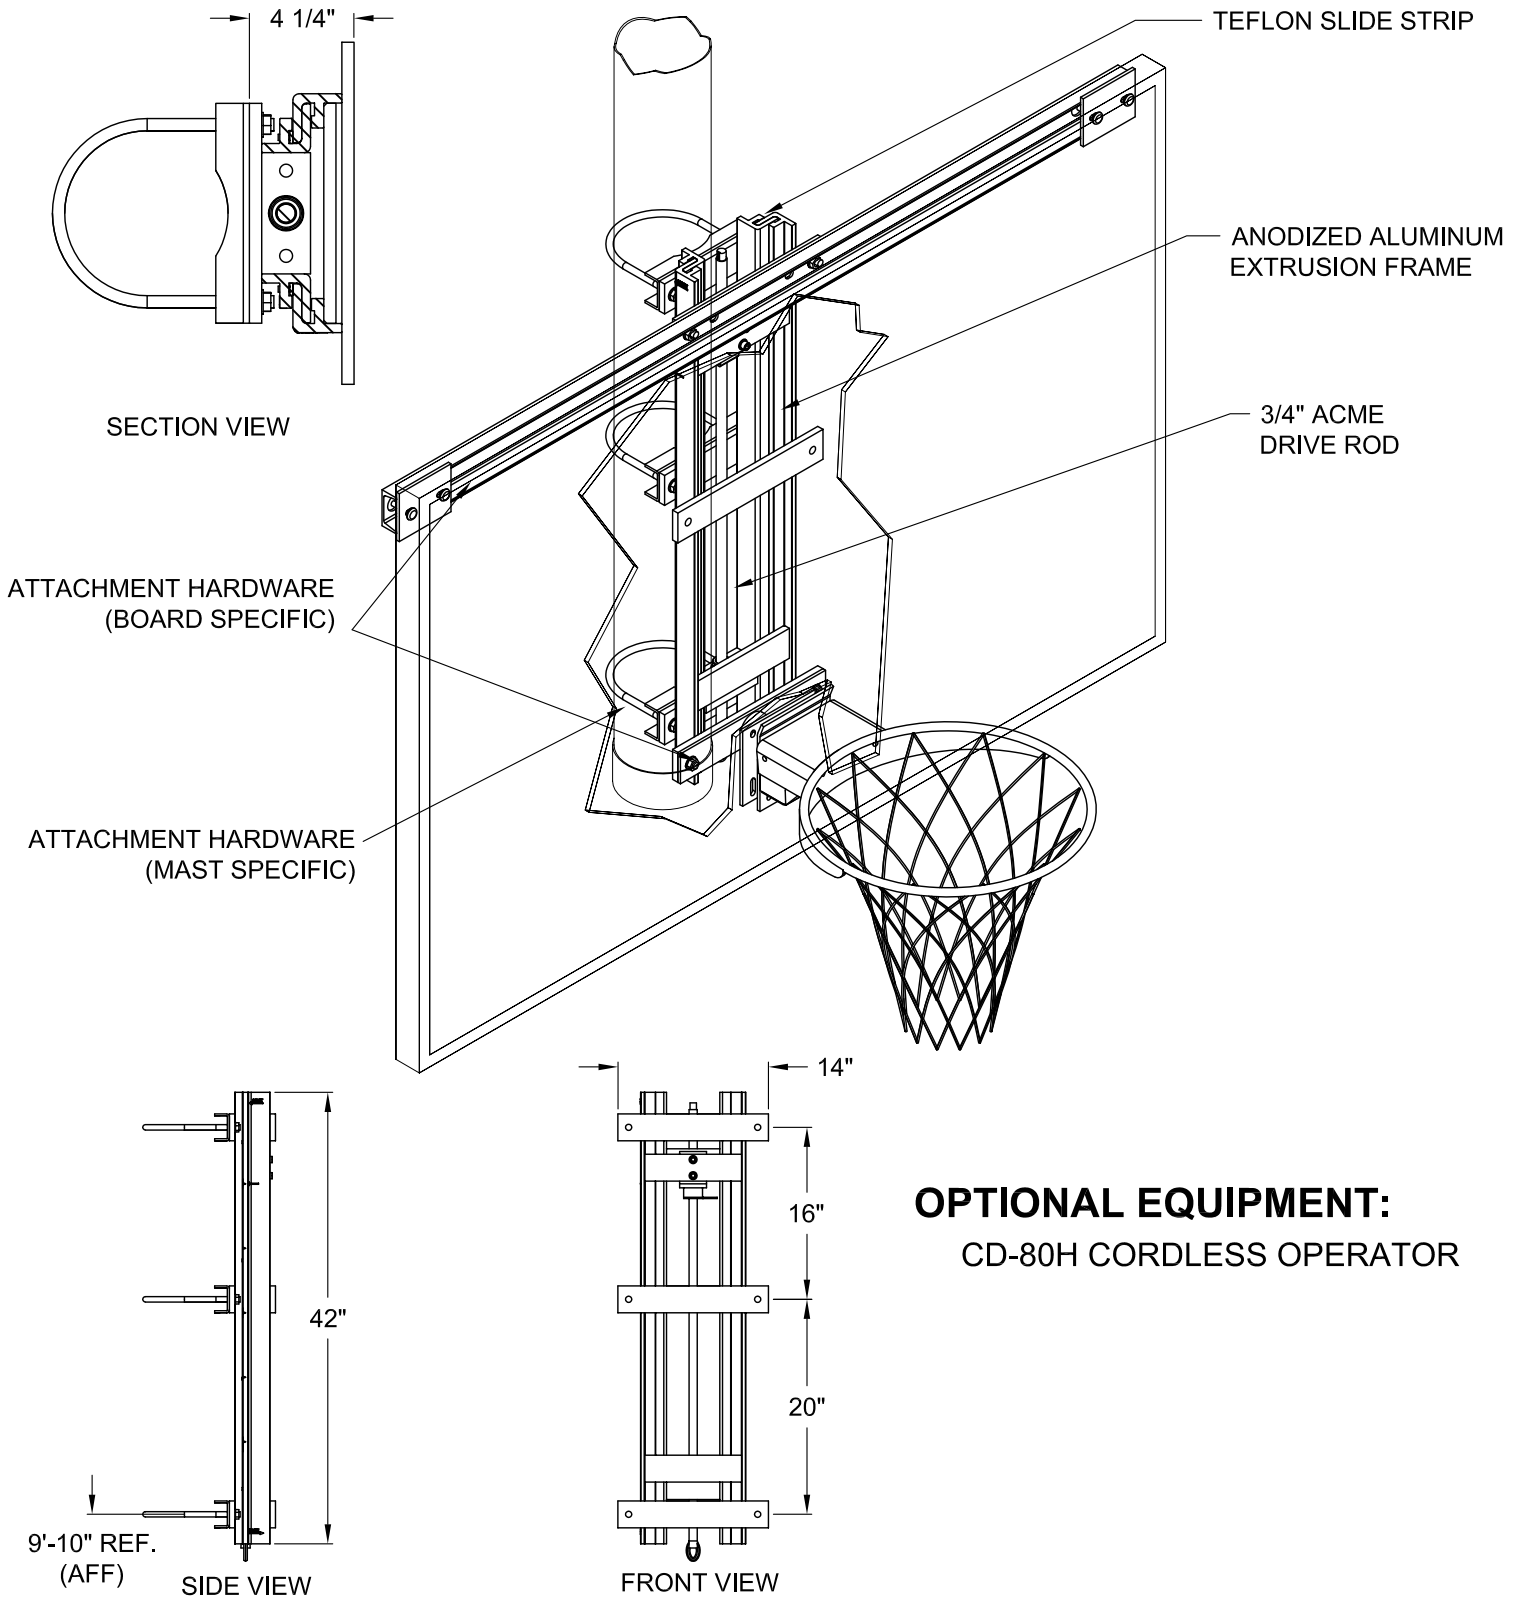

AHA-XX ALUMINUM ALLOY MANUAL HEIGHT ADJUSTER (10' TO 8')

OPTIONAL EQUIPMENT:
CD-80H CORDLESS OPERATOR

REV.	DESCRIPTION	DATE	BY

AHA-XX
ALUMINUM ALLOY MANUAL
HEIGHT ADJUSTER (10' TO 8')

www.jaypro.com
976 HARTFORD TURNPIKE
WATERFORD, CT 06385 USA

AHA-XX

MANUAL ALUMINUM HEIGHT ADJUSTOR

10' 00" - 8' 00"

Height adjustor shall be manufactured of extruded high alloy aluminum and shall be screw driven in such a manner as to raise or lower the basket height of any bank from 8 feet to 10 feet. Screw drive shall be a 3/4" Acme thread rod secured in two bronze bushings. The screw drive shall have a loop welded to the bottom to allow attachment of the awning style crank. Operation of the unit is from the floor with the supplied crank. Slide/bearing surface shall run on a double Teflon impregnated aluminum "gib" insuring vibration free play for the entire range of operation (8' to 10'), as well as smooth effortless operation. Main body of height adjustor shall not exceed 14" in width. The Height adjuster shall be anodized black in finish. Height Adjustor shall not exceed 55 pounds in weight.

Height Adjustor shall be adaptable to any drop and/or any bank currently being sold. May require some slight modification in field for certain applications. Height adjuster is designed to mount directly to a 6-5/8" OD mast and can be adapted to other mast(s) with custom mounting hardware (purchased separately). Height adjuster is designed to allow for direct goal mounting and will preserve the backboard warranty when used with any Jaypro Sports backboard. Attachment tabs on the face of the height adjuster allow for attaching both rectangular and fan shaped backboards