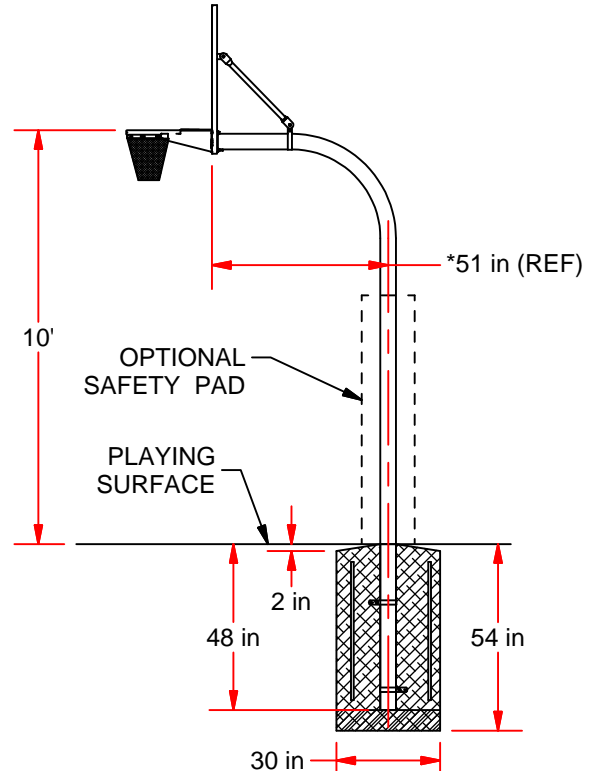

Goals:

GBSG-50 - Super Goal

UBG-500 - Ultimate
Playground

GB-55FL - Competitor Side
Court Flex

996 GOOSENECK

www.jaypro.com

INNOVATION, PERFORMANCE
AND COMMITMENT SINCE 1953

DRAWING NAME / PART NUMBER:

996

DRAWN BY:

DONL

ISSUE DATE:

11/6/2009

CHK'D BY:

WVB

CHK DATE:

SHEET:

1 OF 1