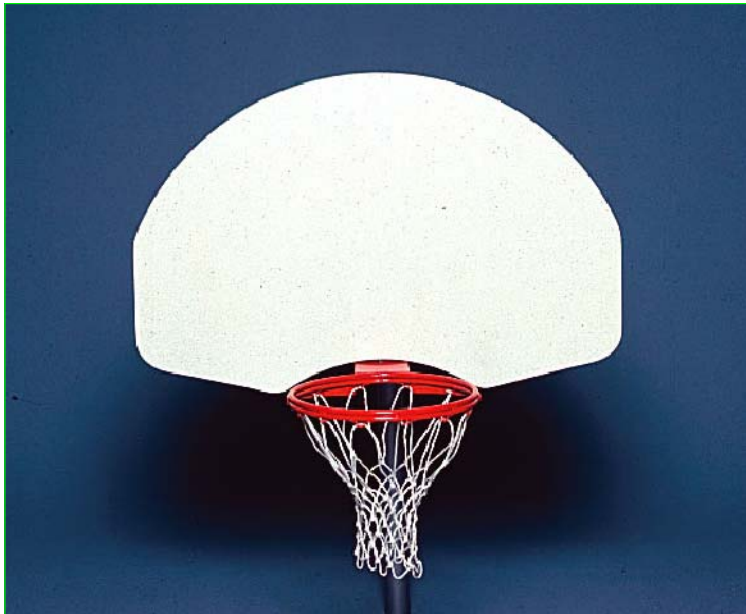

840BB

Fan Steel Backboard

Fan Steel Backboard

- >Reverse mount 35"x54" steel
- >Painted white
- >Standard 20"x35" channel hole pattern
- >Goal mounting pattern 2- $\frac{7}{8}$ "x3- $\frac{5}{8}$ "

weight 80 lbs