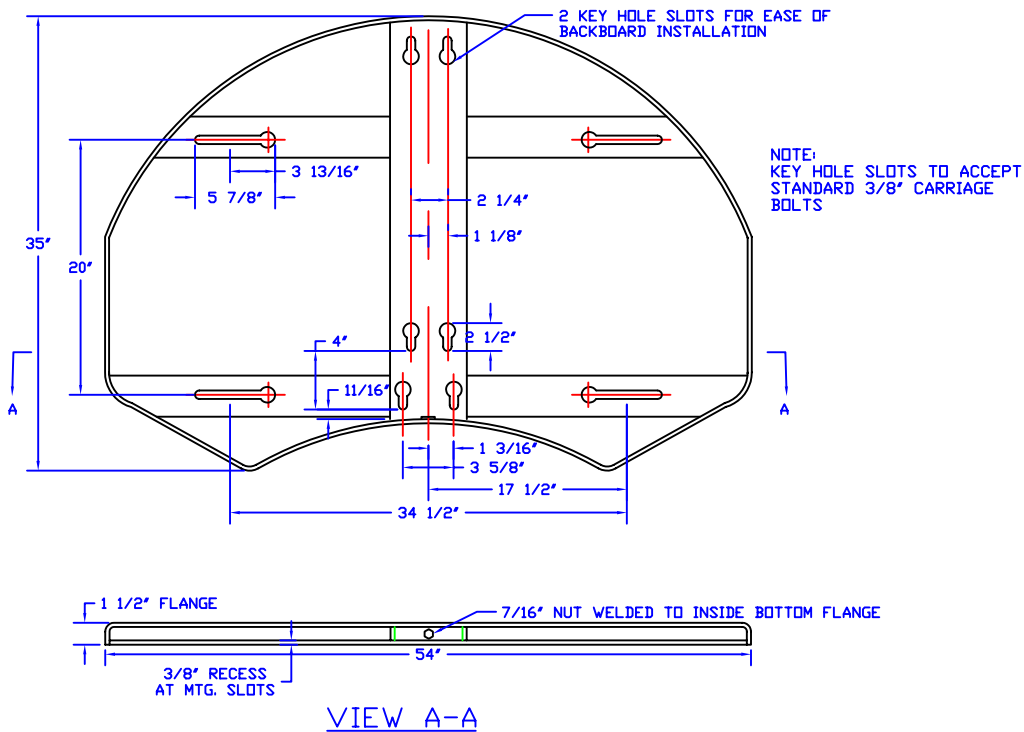

840BB

Fan Steel Backboard

Fan Steel Backboard

- >Reverse mount 35"x54" steel
- >Painted white
- >Standard 20"x35" channel hole pattern
- >Goal mounting pattern 2- $\frac{7}{8}$ "x3- $\frac{5}{8}$ "

weight 80 lbs

REV.	DESCRIPTION	DATE	BY

840BB
Fan Steel Backboard

www.jaypro.com
976 HARTFORD TURNPIKE
WATERFORD, CT 06385 USA

DRAWING NAME / PART NO.: 840BBsp.dwg	
DRAWN BY: BTS	CHK'D BY: CHK'D BY
ISSUE DATE: 3-29-05	
SHEET: 1 OF 1	REV. A