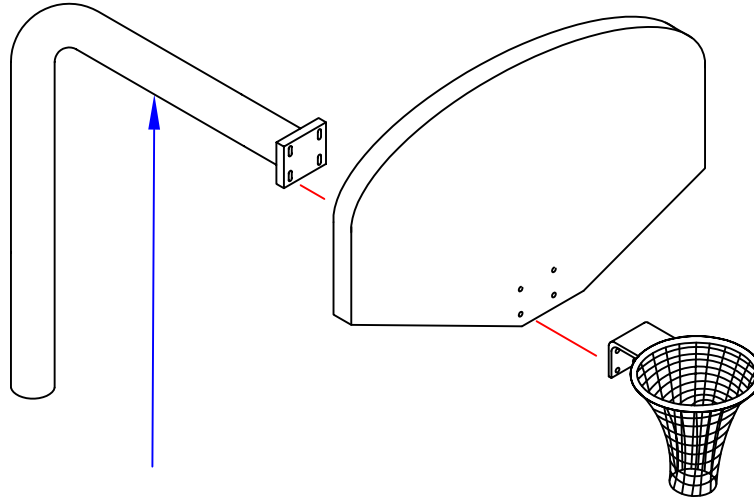

# 3 1/2" OUTDOOR BASKETBALL GOOSENECK WITH 4 FOOT OFFSET

115 1/2"  
CRITICAL

**BACKBOARD:**

ALB-24 Cast Aluminum Powder  
Coated White Finish

**GOAL:**

GB-55 Single Rim Goal with Nylon Net

**UPRIGHT:** 3 1/2 " OD Schedule 40  
Pipe Galvanized Steel Direct Mounting

**EXTENSION:**

4 Foot

36" REF

36"  
SQ.

3/4" REBAR x 30"  
4 PLCS PER FOOTING  
(NOT INCLUDED, TO  
BE SUPPLIED BY  
INSTALLER)

RECOMMENDED  
DIMENSIONS  
FOR AVERAGE  
SOIL CONDITIONS

REVISION:	DATE:	JAYPRO NO.:
		<b>456</b>
		CUST.NO.:
COPYRIGHT 2003 JAYPRO SPORTS, LLC. ALL RIGHTS RESERVED		DATE: <b>6/17/10</b>