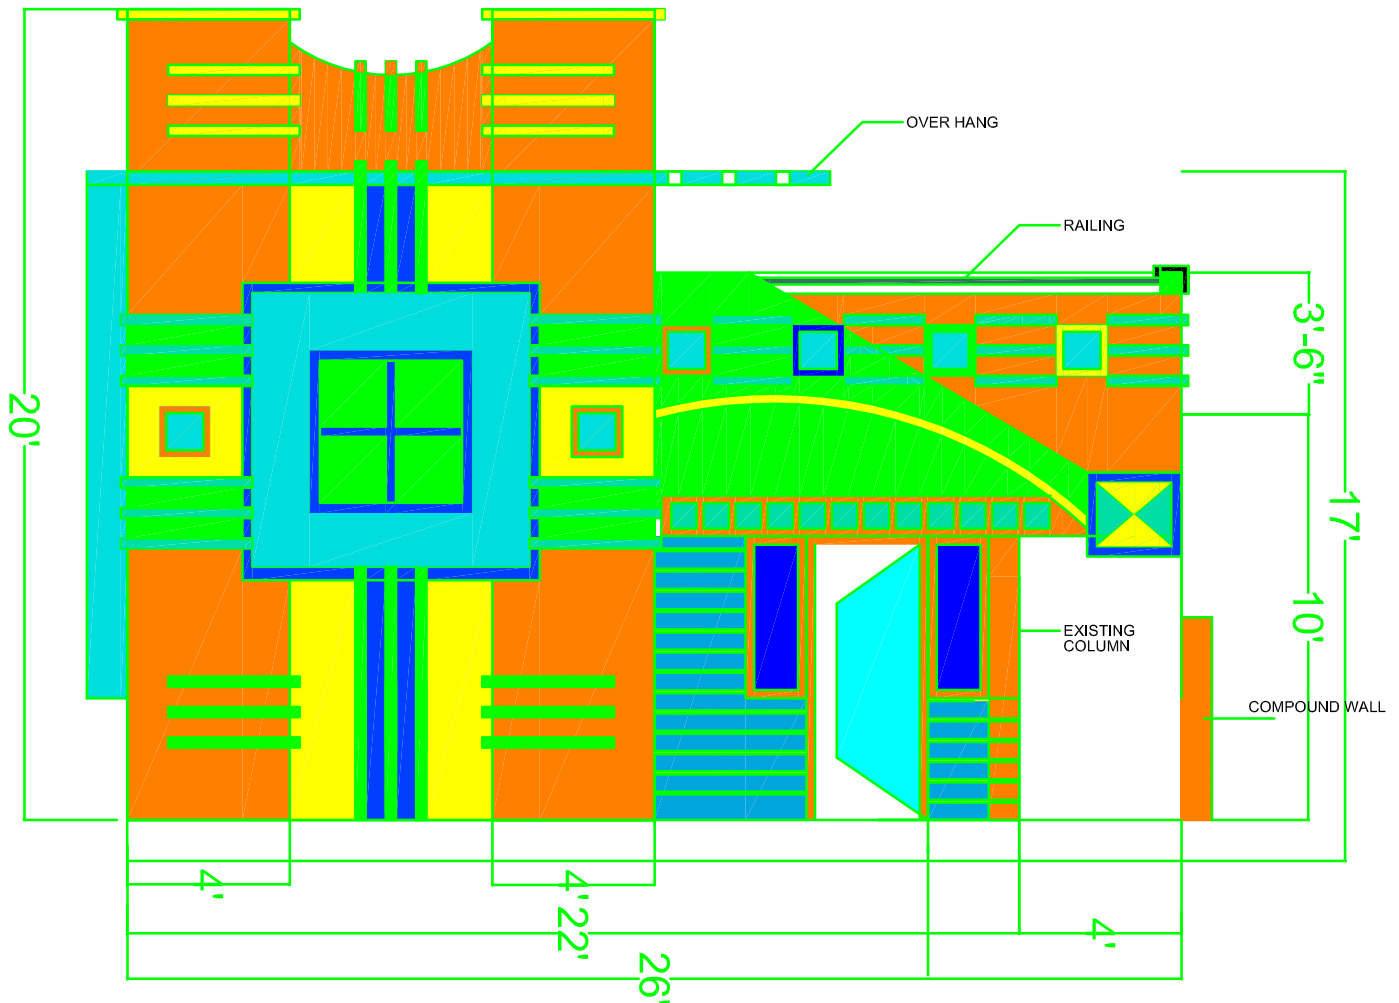

○ PART ELEVATION

○ ELEVATION

## ELEVATION & ELEVATION PART PLAN

CLIENT : Mr.M.PAPA RAO

OPTION : 4

DATE : 23/12/2016

SCALE :NTS