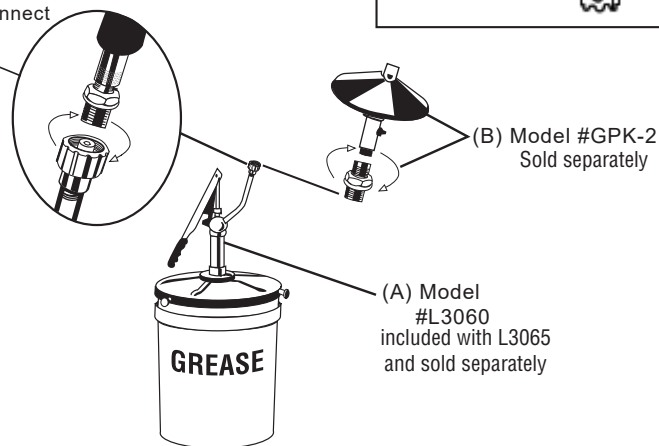

Workforce™

Workforce™ Manual Grease Transfer Pump for 35 lb. Pail with Quick-Connect Adaptor - Part No. L3065

Workforce™ Manual Grease Transfer Pump for 5 lb. Pail - Part No. L3060

Assembly & Operation

1. Tighten the Cover Clamp (1) onto the Cover Plate (2) using the three Machine Screws & Hex Nuts (3)
2. Insert the pump Assembly in the cover opening through the Cover Clamp
3. Push the Follower plate (4), Grommet assembly (5) on the Barrel (6) from below, as far up as possible dome shape of plate facing towards lid.
4. Place the complete assembly on the container. Affix the three Thumb Screws (7) to the outer edge of cover assembly and tighten.
5. Push the pump assembly downward until pump barrel touches bottom of container.
6. Tighten Machine Screw & Hex Nut (8) to hold pump in place.
7. If pump needs priming, put a small quantity of oil in the outlet of pump.
8. Screw on the Grease Bend Pipe (9) and Quick Connect Coupler assembly (10).
(Model L3060 will substitute Quick Connect Coupler with standard filler coupler)
9. Pump Handle (11) till the pump starts pumping.

Additional Parts

Part	Description
GPK-2	Bearing packer accessory
L3060	Manual grease transfer pump

Quick Connect System

Grease Transfer Pump Part No. L3065 includes:

Model	L3060(A)	GPK-2(B)
L3060	✓	Sold separately