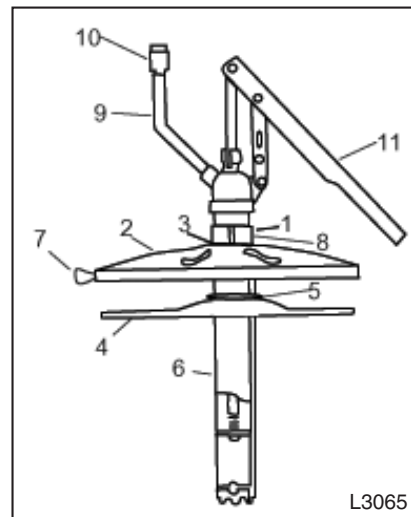

Workforce™

Workforce™ Manual Grease Transfer Pump for 35 lb. Pail with Quick-Connect Adaptor - Part No. L3065

Workforce™ Manual Grease Transfer Pump for 5 lb. Pail - Part No. L3060

Assembly & Operation

1. Tighten the Cover Clamp (1) onto the Cover Plate (2) using the three Machine Screws & Hex Nuts (3)
2. Insert the pump Assembly in the cover opening through the Cover Clamp
3. Push the Follower plate (4), Grommet assembly (5) on the Barrel (6) from below, as far up as possible dome shape of plate facing towards lid.
4. Place the complete assembly on the container. Affix the three Thumb Screws (7) to the outer edge of cover assembly and tighten.
5. Push the pump assembly downward until pump barrel touches bottom of container.
6. Tighten Machine Screw & Hex Nut (8) to hold pump in place.
7. If pump needs priming, put a small quantity of oil in the outlet of pump.
8. Screw on the Grease Bend Pipe (9) and Quick Connect Coupler assembly (10).
(Model L3060 will substitute Quick Connect Coupler with standard filler coupler)
9. Pump Handle (11) till the pump starts pumping.

Additional Parts

Part	Description
GPK-2	Bearing packer accessory
L3060	Manual grease transfer pump

Quick Connect System

Grease Transfer Pump Part No. L3065 includes:

Model	L3060(A)	GPK-2(B)
L3060	✓	Sold separately