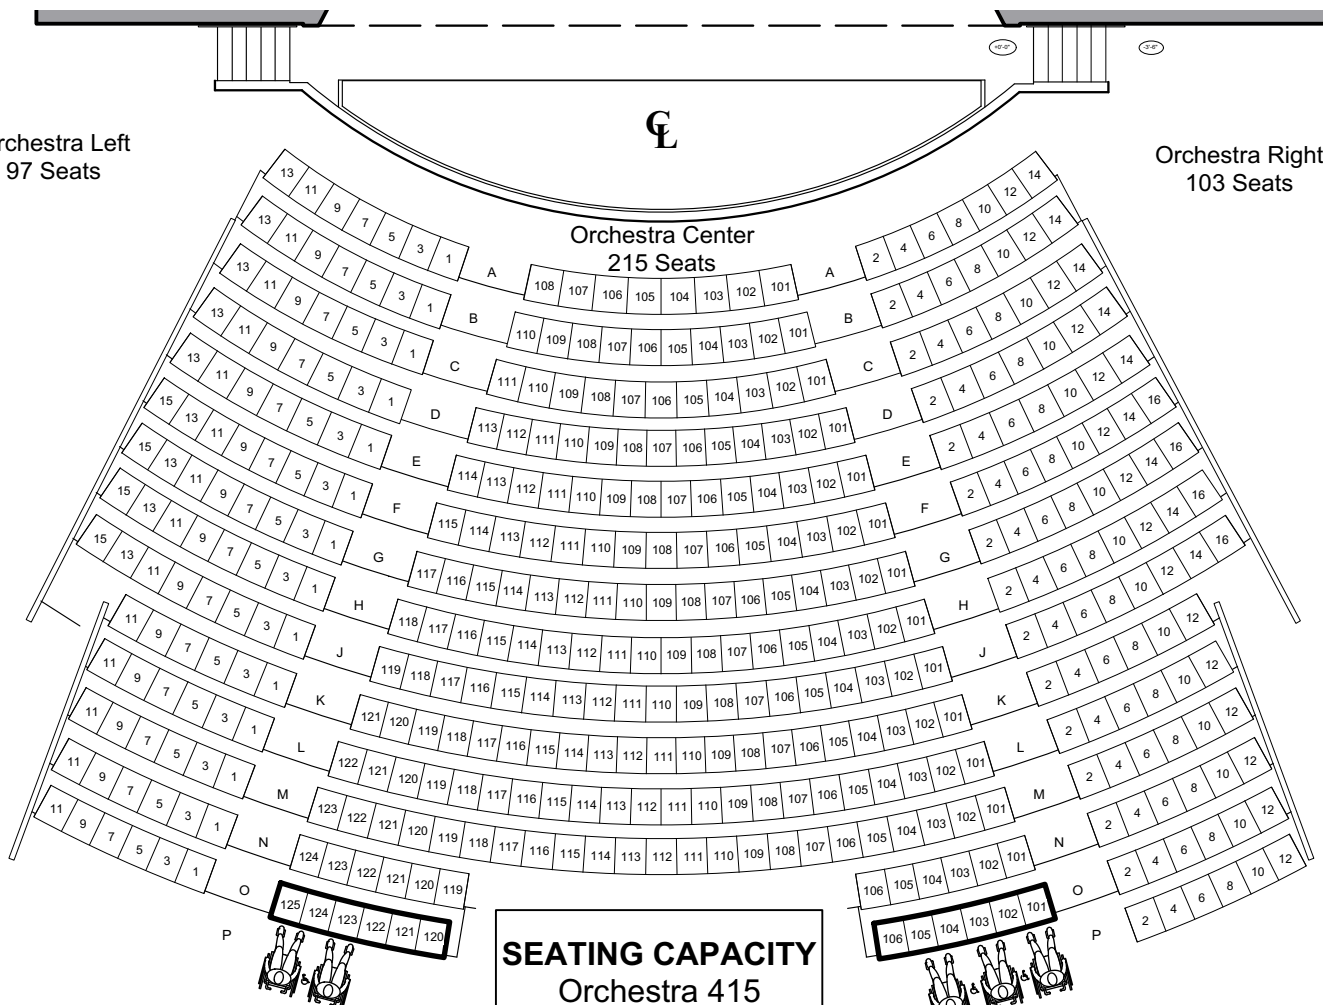

Gerald W. Lynch Theater Seating Chart

Orchestra Left
97 Seats

Orchestra Right
103 Seats

Orchestra Center
215 Seats

SEATING CAPACITY
Orchestra 415
Balcony 180

Circles indicate House Seats:
B101 & B102
E113 & E114
H109-H112
N9 & N11

**Hold ALL Wheelchair & Companion Seats Until
Wheelchair Seating is Requested**
P101, 102, 103 & P124-125 Can ONLY be Occupied by Wheelchairs
Row O 120-125 & 101-106: Companion Seating - May be Released for Sale if Not Requested

Balcony Left
40 Seats

Balcony Right
40 Seats

Balcony Center 100 Seats

SEATING IN THE BALCONY IS VIA STAIRS ONLY AND IS NOT WHEELCHAIR ACCESSIBLE.