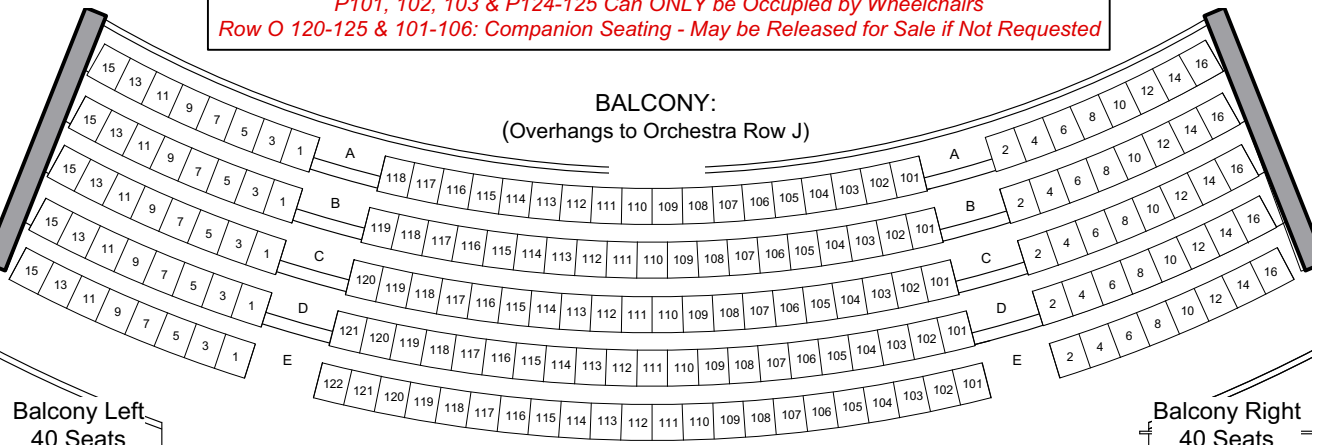

Gerald W. Lynch Theater Seating Chart

Orchestra Left
97 Seats

Orchestra Right
103 Seats

Orchestra Center
215 Seats

SEATING CAPACITY
Orchestra 415
Balcony 180

Circles indicate House Seats:
B101 & B102
E113 & E114
H109-H112
N9 & N11

**Hold ALL Wheelchair & Companion Seats Until
Wheelchair Seating is Requested**
P101, 102, 103 & P124-125 Can ONLY be Occupied by Wheelchairs
Row O 120-125 & 101-106: Companion Seating - May be Released for Sale if Not Requested

Balcony Left
40 Seats

Balcony Right
40 Seats

Balcony Center 100 Seats

SEATING IN THE BALCONY IS VIA STAIRS ONLY AND IS NOT WHEELCHAIR ACCESSIBLE.