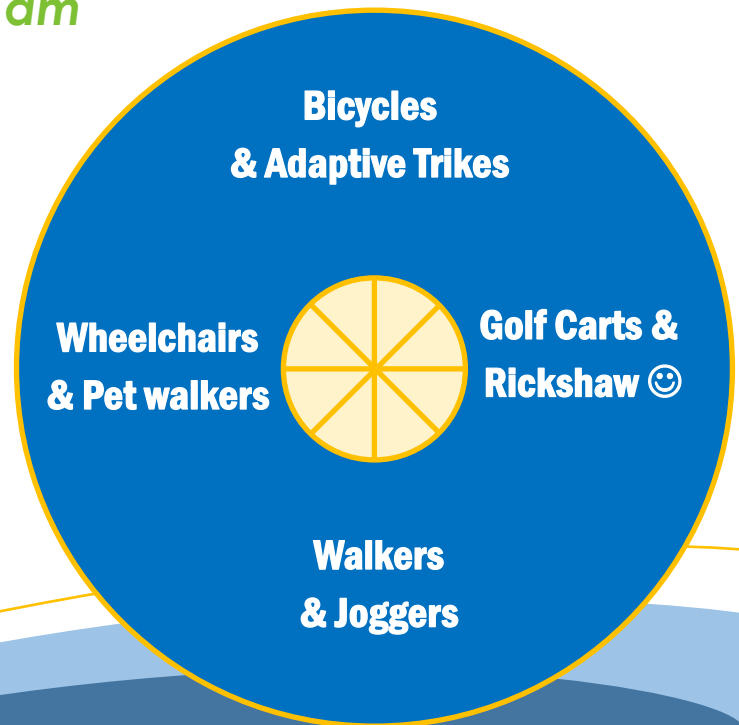

No Rain Date

SAG Support provided by:

Manchester Cycle, Farr's Sporting Goods & The Bike Shop