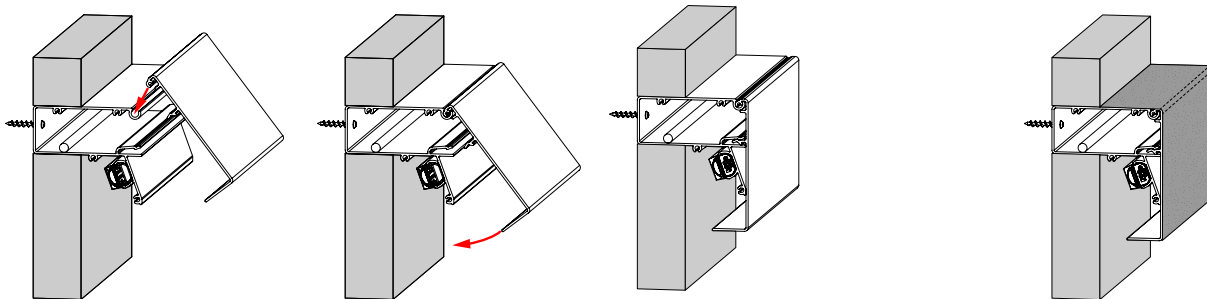

Locking Hinge Assembly for simple installation

Sound Panel Fabric to cover Soft Graze
supplied by other

Tempo products and technologies are protected under one or more US and International patents.

Tempo reserves the right to change materials or modify the design of its product without notification as part of the company's continuing product improvement program. Please consult www.tempoindustries.com for the most up-to-date specifications and technical data.