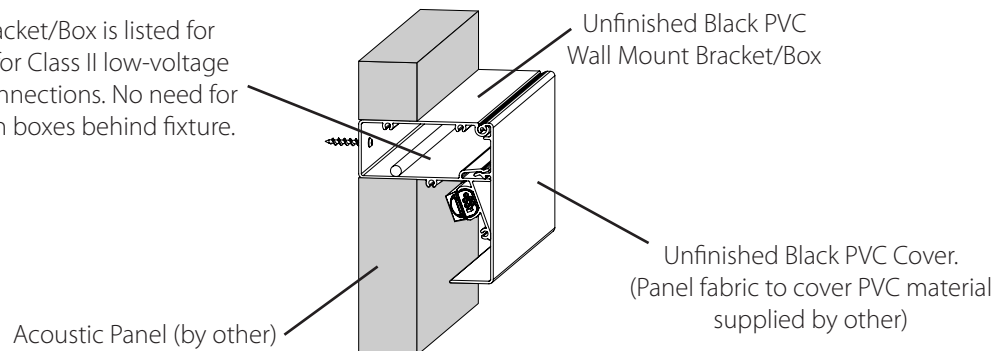

ORDERING INFORMATION - LIGHT FIXTURE

Example: SG3R-LL-00-2-RD-6

Soft Graze, C3R, Frosted Lens, Std Spacing, 2w/ft, Red LED, Black Finish, 6' Long

SG	3R	LL				B	
Series	Platform	Optic/Lens/Diffuser	Module Spacing	Watts/Foot	LED Color	Finish	Fixture Length¹
Soft Graze	3R C3R	LL Lightly Frosted Lens	00 0" (Std)	2 2.0 W/ft (12VDC) 3 3.0 W/ft (24VDC)	16 1600K 20 2000K 22 2200K 27 2700K 30 3000K 35 3500K 40 4000K 50 5000K RD Red (~ 625nm) GR Green (~ 545nm) BL Blue (~ 470nm) AM Amber (~ 590nm)	B Black	1 1 foot 2 2 feet 3 3 feet 4 4 feet 5 5 feet 6 6 feet .25 3 inch .50 6 inch .75 9 inch
				6 6.0 W/ft (RGB only)	RGB RGB Color Changing	B Black	1 1 foot 2 2 feet 3 3 feet 4 4 feet 5 5 feet 6 6 feet

NOTES:

(1) Fixture length measured in feet.

1/4 foot, 1/2 foot and 3/4 foot options available to complete runs or transitions less than one foot. Use ordering codes .25, .50, .75 (excludes RGB)

ORDERING INFORMATION - SOFT GRAZE HOUSING

SOFT GRAZE HOUSING (LED FIXTURE SOLD SEPARATE)	
SGWM-BK	Soft Graze Wall Mount Housing Bracket/Box and Cover, in increments of 8 feet
SGWM-EC-BK	Soft Graze Wall Mount End Cap
SGWM-MTG-KIT	Soft Graze Wall Mount Alignment Pin & Clip Kit (used to connect Soft Graze sections)
SGWM-INSERT-BK	Optional Soft Graze Wall Mount Insert - adds structural support where needed

Wall Mount Bracket/Box is listed for use as wireway for Class II low-voltage runs and wire connections. No need for separate junction boxes behind fixture.