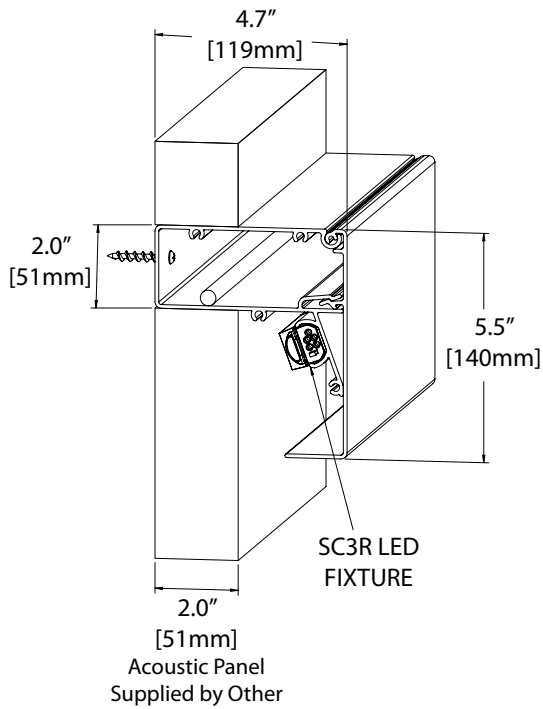

Soft Graze

WALL MOUNT LINEAR LED ACCENT LIGHTING

DIMENSIONAL INFORMATION

SGWM-INSERT-BK
Provides structural support where needed
without compromising wireway