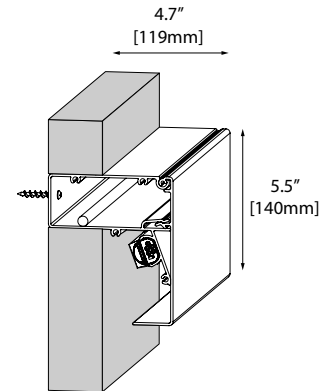

LIGHT CHARACTERISTICS

- Available in static CCT, Red, Green, Blue and Amber.
- RGB color changing also available
- Consult factory for custom LED colors