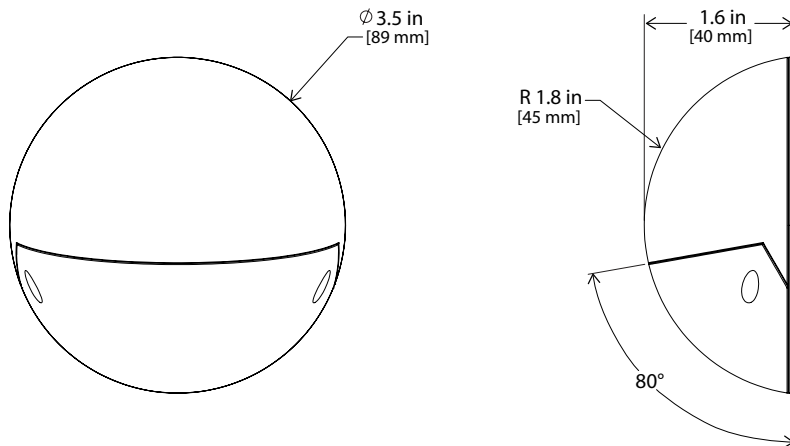

RSL

SEAT/PATH LIGHT
REMOTE POWER SUPPLY

DIMENSIONAL INFORMATION

RSL 1