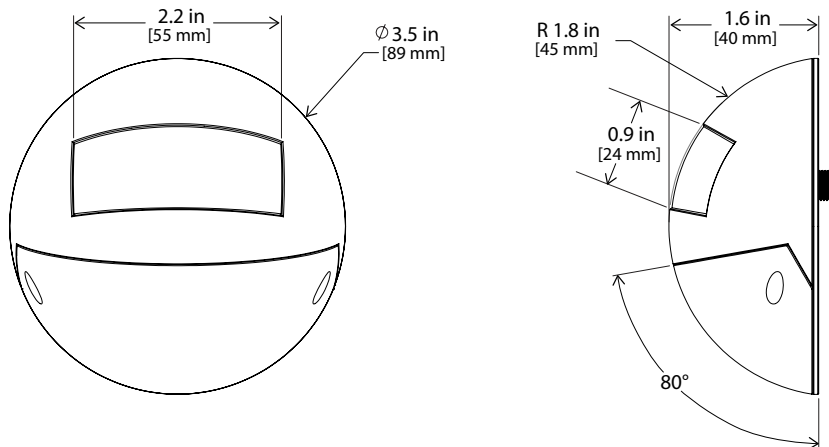

RSL 2 with Graphics

Tempo products and technologies are protected under one or more US and International patents.

Tempo reserves the right to change materials or modify the design of its product without notification as part of the company's continuing product improvement program. Please consult www.tempolc.com for the most up-to-date specifications and technical data.