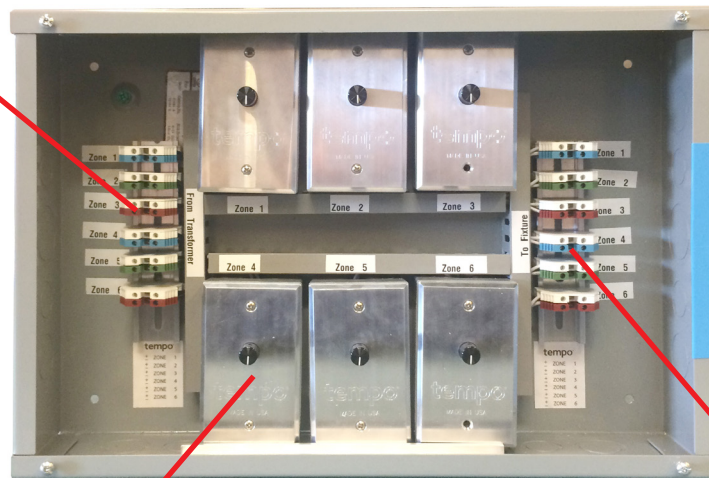

RESISTIVE DIM BOX

- 120V input
- Utilizes 4, 6 or 8 Zonal Dimming Modules.
- Each Dimming Module has 7 different dimmer settings manually set by internal jumpers.
- Lutron Diva primary dimmer / manual on/off.
- Integrated Surge Protection supplied.
- UL listed input and output terminal blocks.

ENCLOSURE INFORMATION

- 18" x 12" x 4" with Lift Off cover
- UL Listed, CSA Certified, RoHS Compliant
- Nema 1

18" (h) x 12" (w) x 4" (d)

ZONAL DIMMING BOX

PWR-DDB-xx Dial Dim Box System

(12V)
Input Terminals from Transformer
(2) per Lighting Zone
Conduit and Fittings supplied by others

Zonal Dial Dimmers
4 Dimmer or 6 Dimmer options

(12V)
Output Terminals to Stair & Aisle Fixtures
(2) per Lighting Zone
Conduit and Fittings supplied by others

ZONAL DIMMING BOX

PWR-RDB-xx Resistive Dim Box System