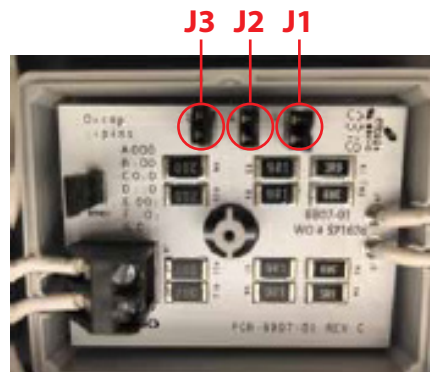

ENCLOSURE INFORMATION

- 18" x 12" x 4" with Lift Off cover
- UL Listed, CSA Certified, RoHS Compliant
- Nema 1

18" (h) x 12" (w) x 4" (d)

ZONAL DIMMING BOX

PWR-DDB-xx Dial Dim Box System

(12V)
Input Terminals from Transformer
(2) per Lighting Zone
Conduit and Fittings supplied by others

Zonal Dial Dimmers
4 Dimmer or 6 Dimmer options

(12V)
Output Terminals to Stair & Aisle Fixtures
(2) per Lighting Zone
Conduit and Fittings supplied by others

ZONAL DIMMING BOX

PWR-RDB-xx Resistive Dim Box System

tempo [®] BB07-01 REMOTE RESISTANCE		J3	J2	J1	
A	■	■	■	■	Least Dimming
B	:	■	■	■	
C	■	:	■	●	
D	:	:	■		
E	■	■	:		
F	:	■	:		
G	■	:	:		Most Dimming

7 Jumper Settings from
Least Dimming to Most Dimming

Jumpers