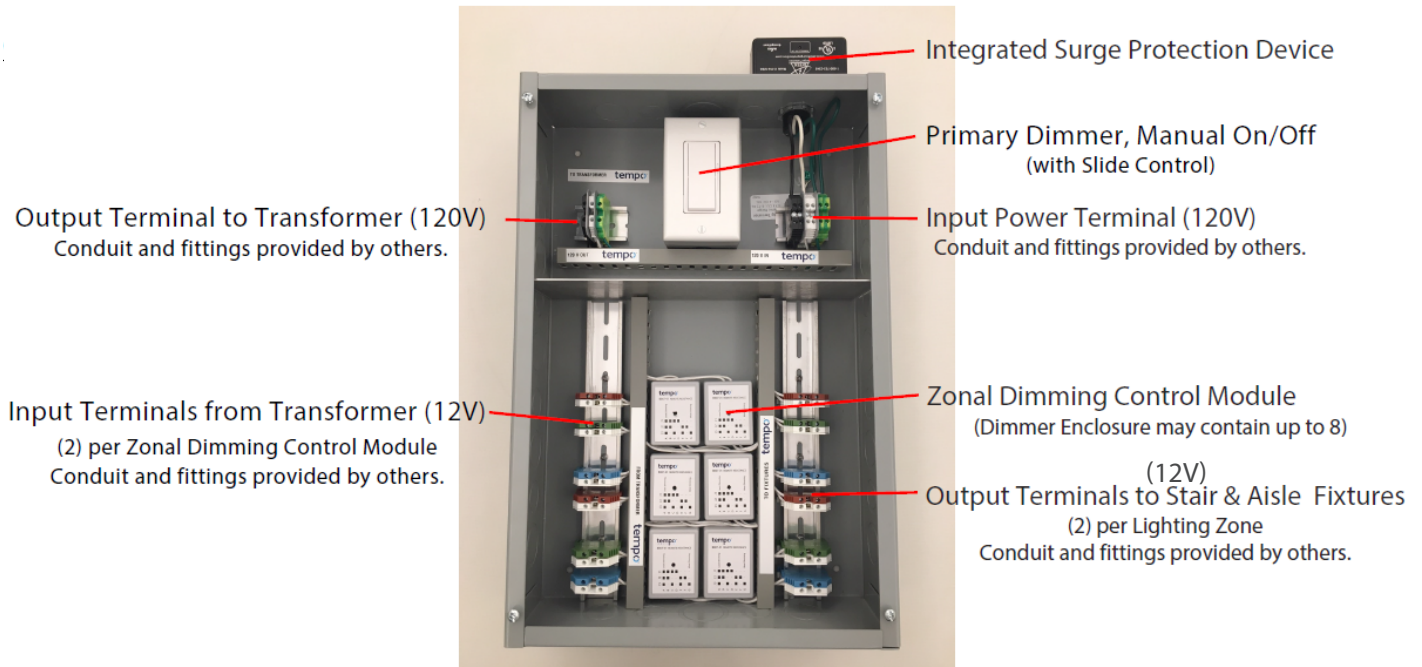

Zonal Dial Dimmers
4 Dimmer or 6 Dimmer options

(12V)
Output Terminals to Stair & Aisle Fixtures
(2) per Lighting Zone
Conduit and Fittings supplied by others

ZONAL DIMMING BOX

PWR-RDB-xx Resistive Dim Box System