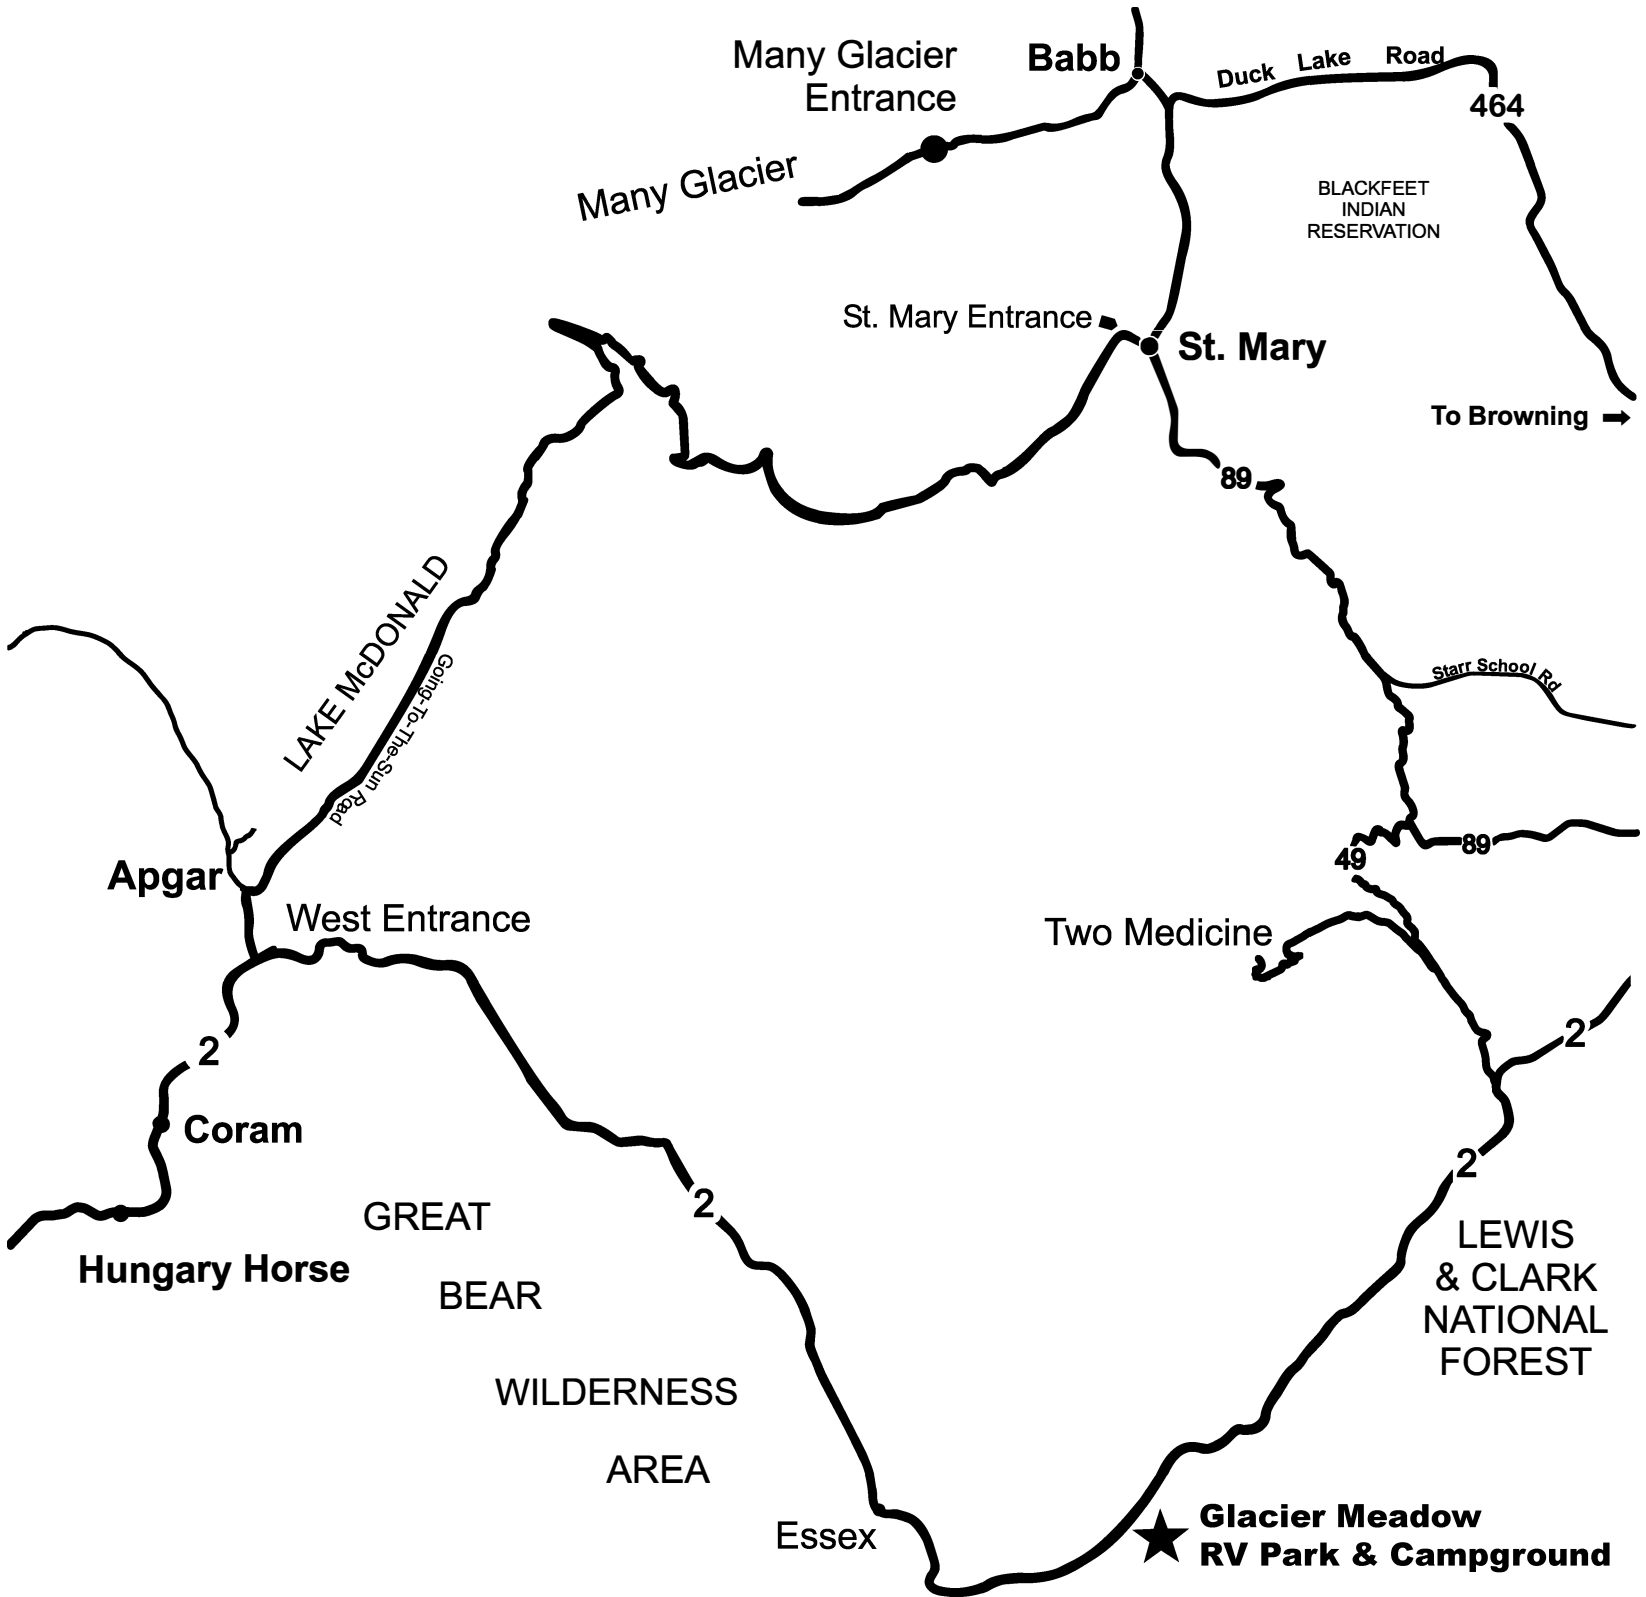

GLACIER MEADOW

RV PARK

Beautiful - Peaceful - Reasonable

East Glacier Park, MT
(406) 226 - 4479

WELCOME

1. Check-Out time is 11:00 AM
2. No washing of RV's or Car's
3. Pets Must be on leash and cleaned up after
4. Quiet time is 10 PM to 7 AM
5. Speed limit in park is 10 mph

To Browning →

89

LAKE McDONALD

Going to the Sun Road

Starr School Rd

Apgar

West Entrance

49

89

Two Medicine

Coram

2

Hungary Horse

GREAT BEAR WILDERNESS AREA

2

LEWIS & CLARK NATIONAL FOREST

2

Essex

★ Glacier Meadow RV Park & Campground