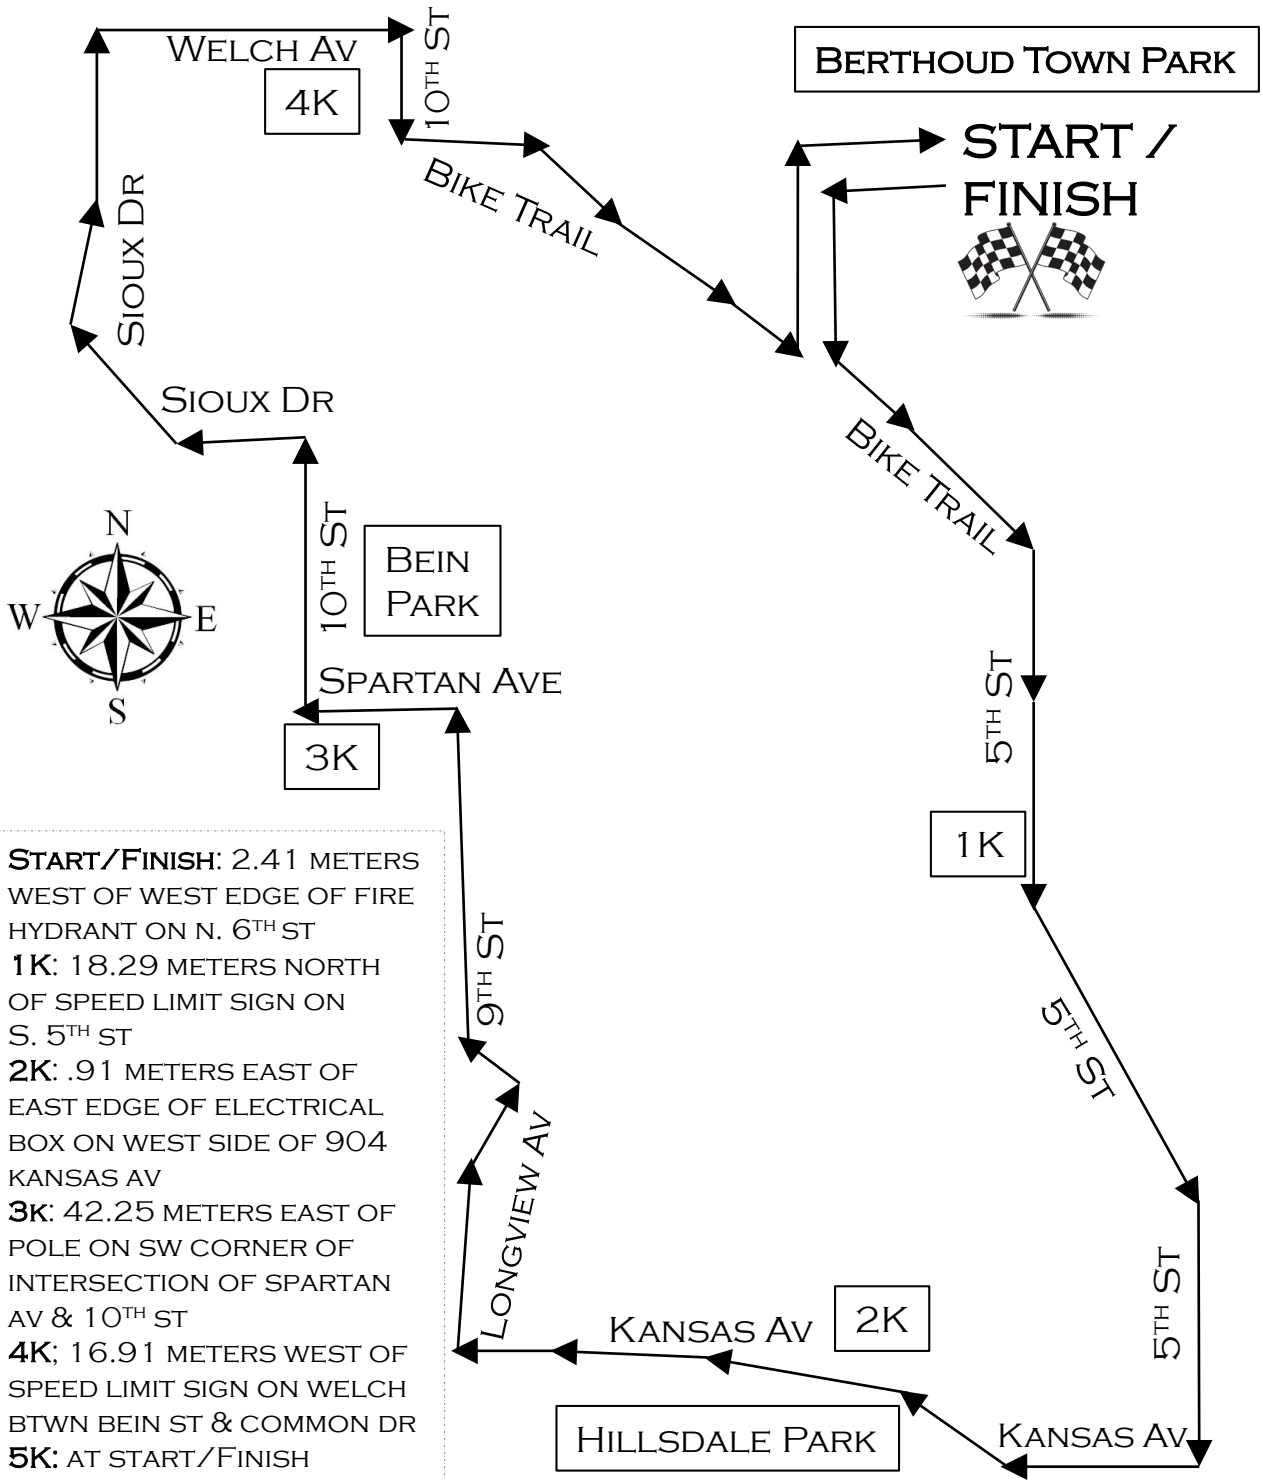

FALL FAMILY FUN RUN/WALK

BERTHOUD, CO

START/FINISH: 2.41 METERS WEST OF WEST EDGE OF FIRE HYDRANT ON N. 6TH ST

1K: 18.29 METERS NORTH OF SPEED LIMIT SIGN ON S. 5TH ST

2K: .91 METERS EAST OF EAST EDGE OF ELECTRICAL BOX ON WEST SIDE OF 904 KANSAS AV

3K: 42.25 METERS EAST OF POLE ON SW CORNER OF INTERSECTION OF SPARTAN AV & 10TH ST

4K: 16.91 METERS WEST OF SPEED LIMIT SIGN ON WELCH BTWN BEIN ST & COMMON DR

5K: AT START/FINISH