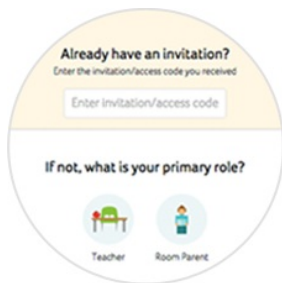

Please join Explorer PTO group on Bloomz!

Bloomz is a new app that works both on your smartphone as well as on your computer. You will receive quick updates and photos of group activities, be able to access our group calendar, and more. All in a private and secure environment.

New Bloomz Member

1. Download the "Bloomz" app from the AppStore/PlayStore and click "Create Account". If browser, go to bloomz.com and click on "Join Bloomz"
2. In the text box, enter **ZPBH8X**
3. Create your account