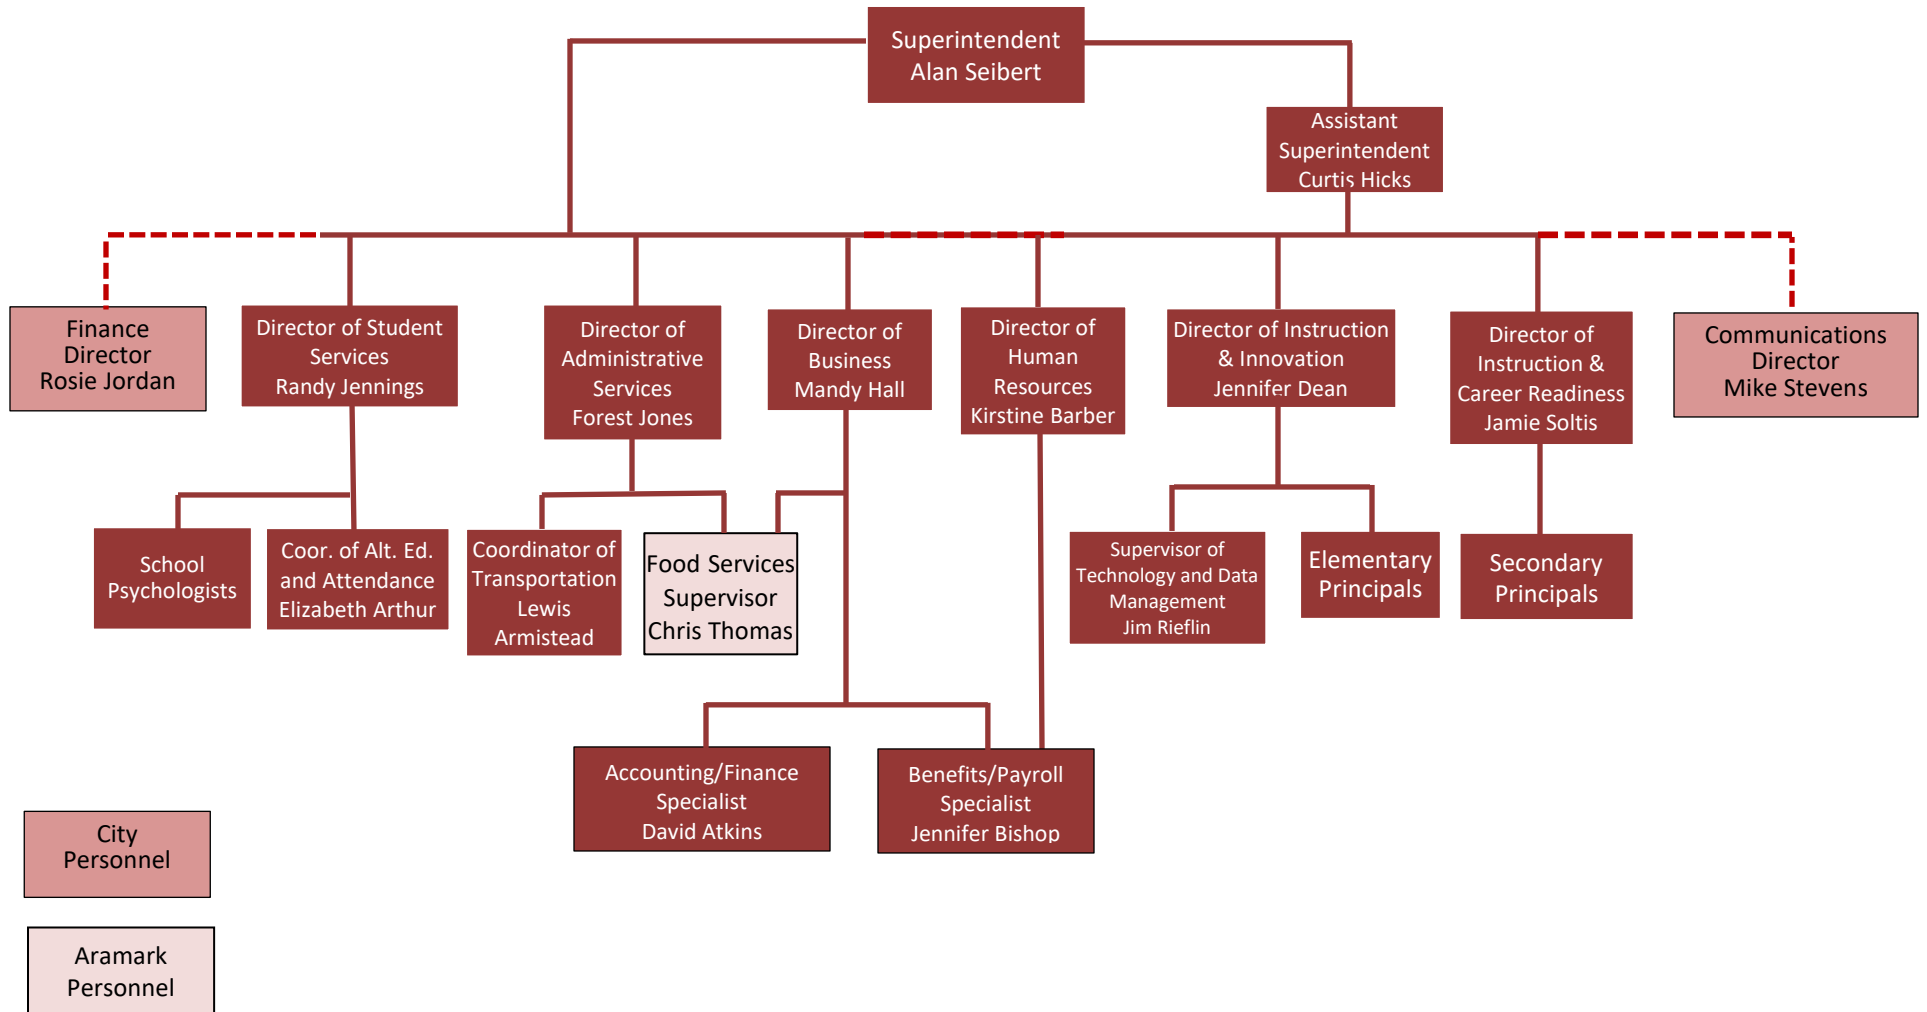

Salem City School Division Organizational Chart 2019-2020

Superintendent	Assistant Superintendent	Direct Reports	
Assistant Superintendent	Director of Instruction & Innovation	Director of Instruction & Innovation	Director of Inst. & Career Readiness
Director of Business	Director of Inst. & Career Readiness	Elementary Principals	Secondary Principals
Director of Student Services	Director of Human Resources	Supervisor of Technology	
	Director of Admin. Services		