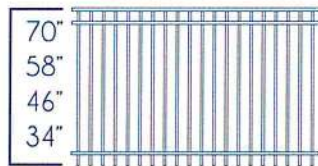

VISTA

RESIDENTIAL ORNAMENTAL FENCE

MESA

FLAT TOP

THREE RAIL PANEL

THREE RAIL GATES

TWO RAIL PANELS

TWO RAIL GATES

ALL PANELS HAVE 1" x 1-1/4" RAIL
5/8" PICKET - 3-7/8" SPACING

ALL GATE UPRIGHTS 1-1/2"
POSTS ON CENTER 93"

AURORA

PRESSED SPEAR

THREE RAIL PANEL

THREE RAIL GATES

TWO RAIL PANEL

TWO RAIL GATES

ALL PANELS HAVE 1" x 1-1/4" RAIL
5/8" PICKET - 3-7/8" SPACING

ALL GATE UPRIGHTS 1-1/2"
POSTS ON CENTER 93"

PINNACLE +

EXTENDED PICKET
QUAD FLARE

ALL PANELS HAVE 1" x 1-1/4" RAIL
5/8" PICKET - 3-7/8" SPACING