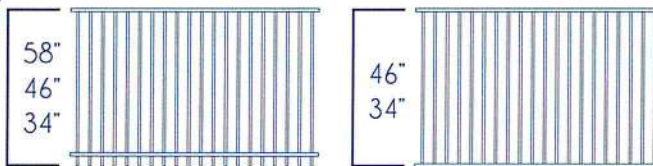

VISTA

RESIDENTIAL ORNAMENTAL FENCE

MESA

FLAT TOP

THREE RAIL PANEL

THREE RAIL GATES

TWO RAIL PANELS

TWO RAIL GATES

ALL PANELS HAVE 1" x 1-1/4" RAIL
5/8" PICKET - 3-7/8" SPACING

ALL GATE UPRIGHTS 1-1/2"
POSTS ON CENTER 93"

AURORA

PRESSED SPEAR

THREE RAIL PANEL

THREE RAIL GATES

TWO RAIL PANEL

TWO RAIL GATES

ALL PANELS HAVE 1" x 1-1/4" RAIL
5/8" PICKET - 3-7/8" SPACING

ALL GATE UPRIGHTS 1-1/2"
POSTS ON CENTER 93"

PINNACLE +

EXTENDED PICKET
QUAD FLARE

ALL PANELS HAVE 1" x 1-1/4" RAIL
5/8" PICKET - 3-7/8" SPACING