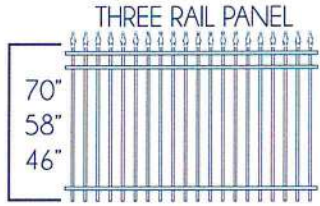

ALL PANELS HAVE 1" x 1-1/4" RAIL
5/8" PICKET - 3-7/8" SPACING

ALL GATE UPRIGHTS 1-1/2"
POSTS ON CENTER 93"

AURORA

PRESSED SPEAR

THREE RAIL PANEL

THREE RAIL GATES

TWO RAIL PANEL

TWO RAIL GATES

ALL PANELS HAVE 1" x 1-1/4" RAIL
5/8" PICKET - 3-7/8" SPACING

ALL GATE UPRIGHTS 1-1/2"
POSTS ON CENTER 93"

PINNACLE +

EXTENDED PICKET
QUAD FLARE

ALL PANELS HAVE 1" x 1-1/4" RAIL
5/8" PICKET - 3-7/8" SPACING