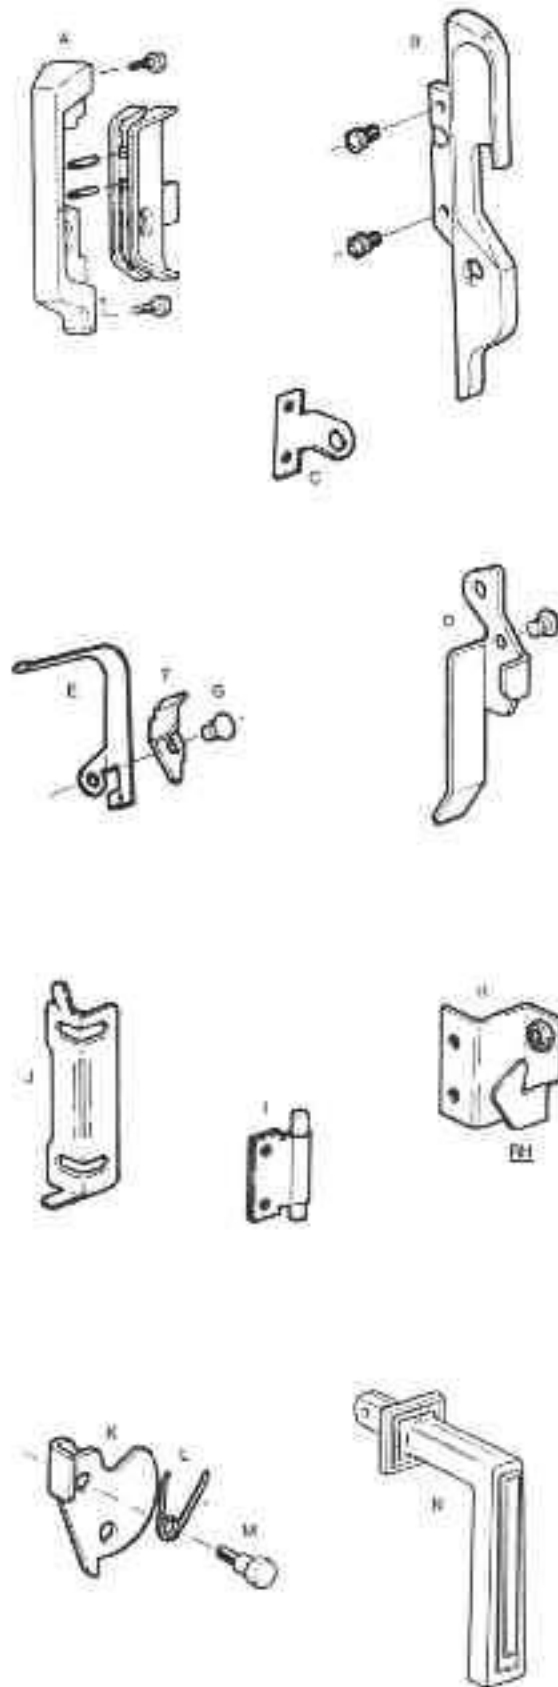

ALL-STEEL EQUIPMENT

All-Steel Equipment

- A. #10101 2-Piece Handle
- B. #10103 1-Piece Handle
- C. #10701 Padlock Eye
- D. #10501 Box Locker Catch
- E. #11501 Latch Spring
- F. #10503 Catch
- G. #12003 Shoulder Rivet
- H. #10301 DoorJamb
- I. #11101 Hinge
- J. #11102 Hinge Clip
- K. #10505 Box Locker Catch
- L. #11503 Spring for B. L. Catch
- M. #12005 Shoulder Bolt
- N. #10105 Storage Cabinet Handle

ALL-STEEL Door & Frame Body Parts are no longer available. Please see us for Door & Frame Assemblies which can be adapted to these lockers.