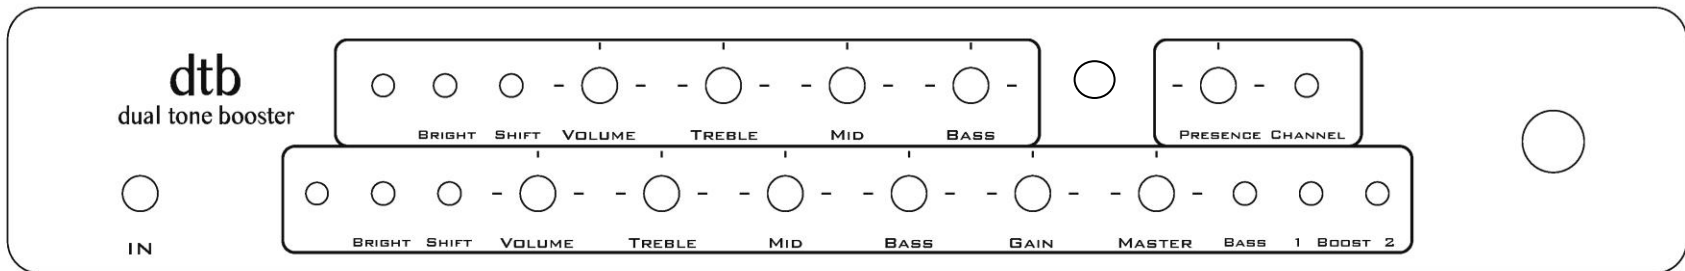

Jim Weider setting (sometimes uses shift on clean)

Mellow, smooth lead

Bold OD with bite

Dynamic – Pick lightly for clean and use picking attack for overdrive

Low level – High gain

Blank