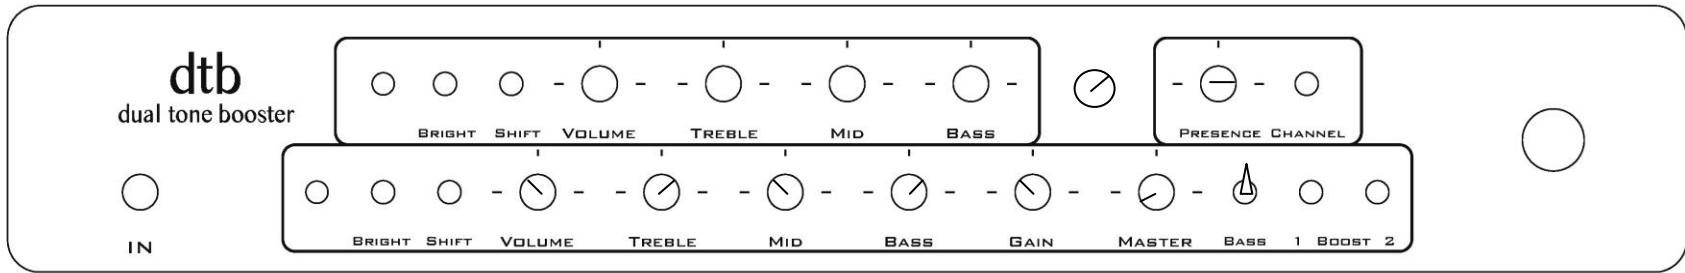

Jim Weider setting (sometimes uses shift on clean)

Mellow, smooth lead

Bold OD with bite

Dynamic – Pick lightly for clean and use picking attack for overdrive

Low level – High gain

Blank