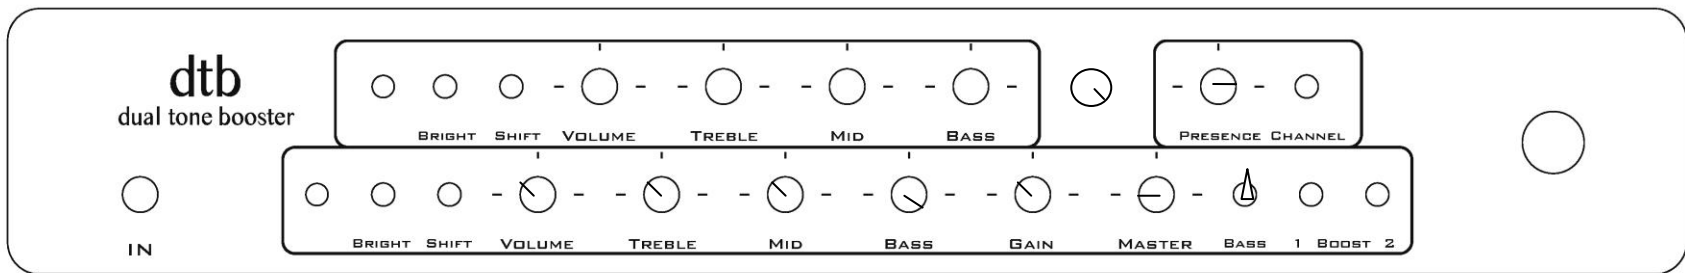

Jim Weider setting (sometimes uses shift on clean)

Mellow, smooth lead

Bold OD with bite

Dynamic – Pick lightly for clean and use picking attack for overdrive

Low level – High gain

Blank