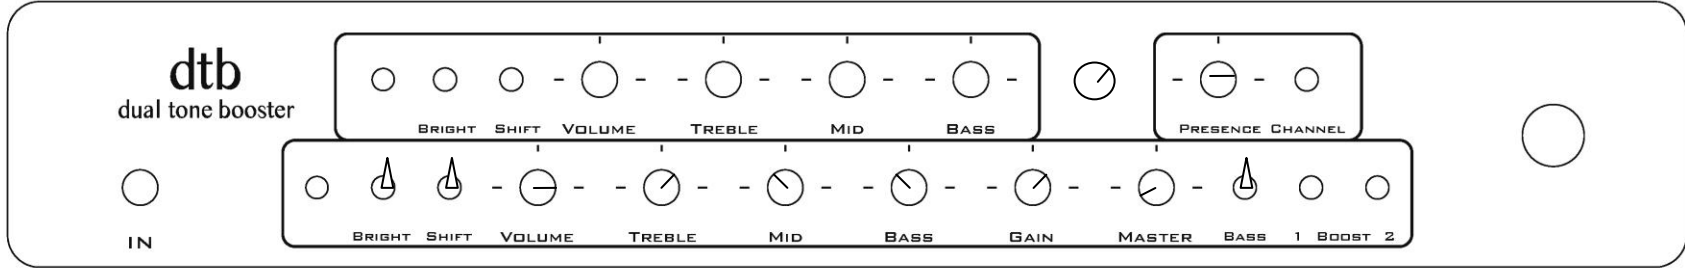

Jim Weider setting (sometimes uses shift on clean)

Mellow, smooth lead

Bold OD with bite

Dynamic – Pick lightly for clean and use picking attack for overdrive

Low level – High gain

Blank