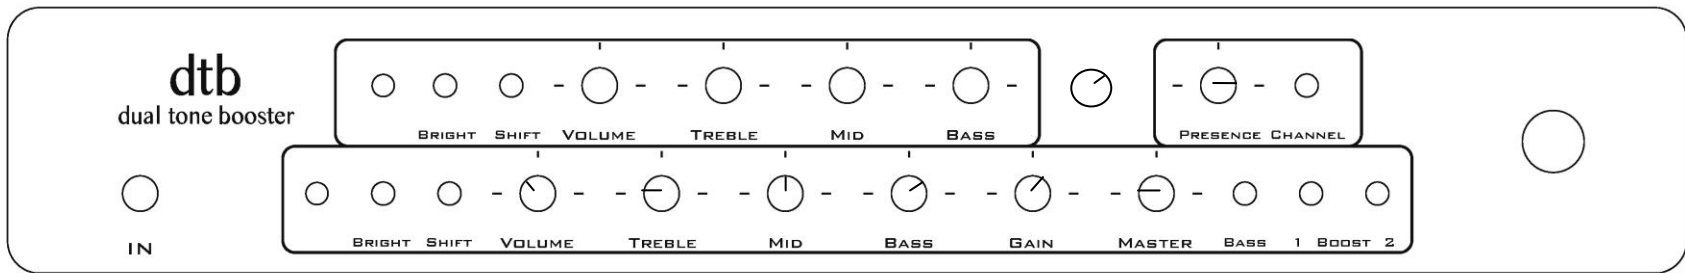

Jim Weider setting (sometimes uses shift on clean)

Mellow, smooth lead

Bold OD with bite

Dynamic – Pick lightly for clean and use picking attack for overdrive

Low level – High gain

Blank