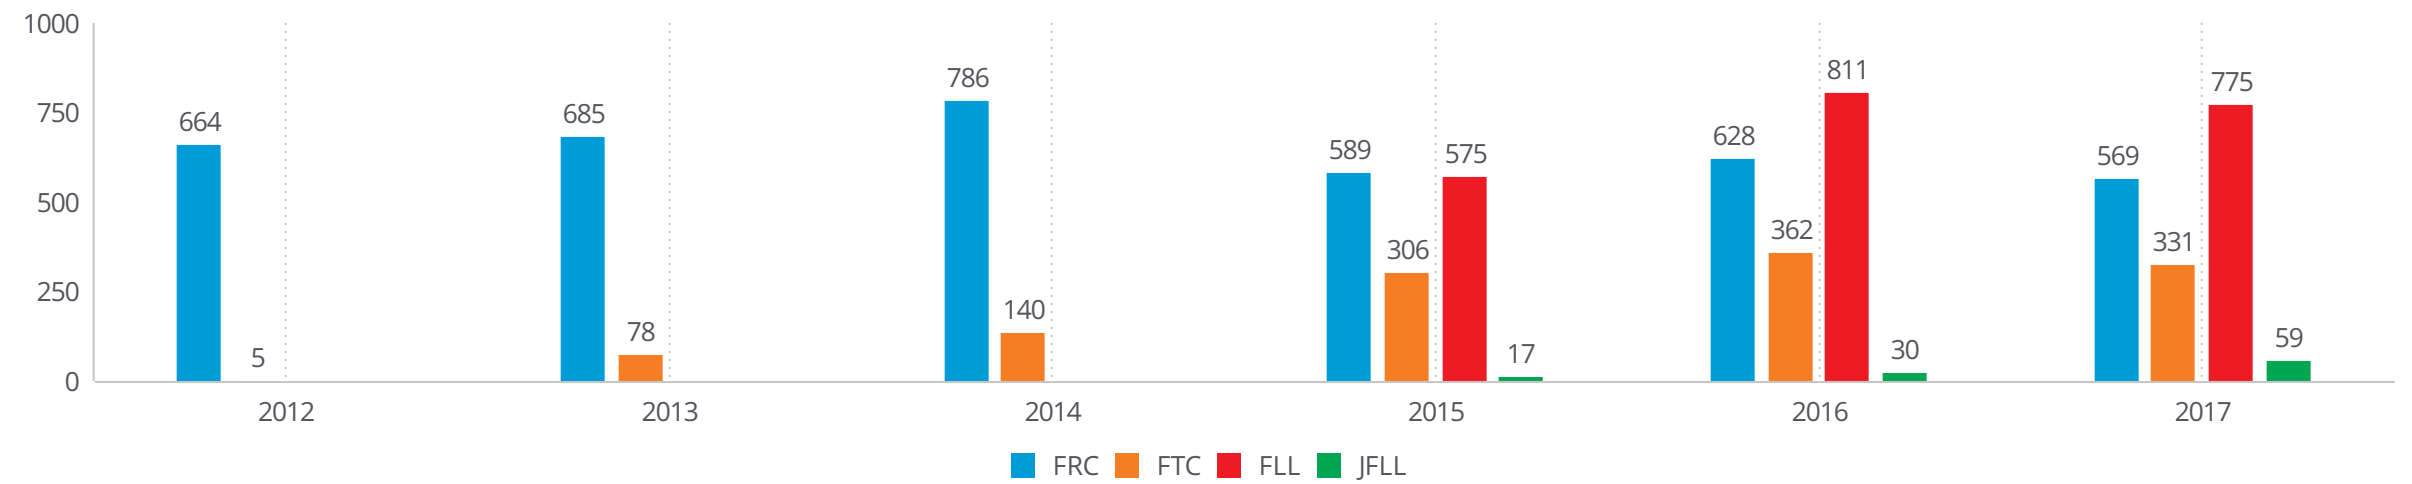

Youth Participants

Youth Demographics Summary

Team Country	Team State	Prog...	2017															
			Youth Participa...	Teams Reporti...	Gender Report...	% Gender Male	% Gender Female	% Gender Other	Race Ethnicity Reporting	African American / Black	Asian	Caucasi... / White	Hispanic	Native American / Alaskan	Native American / Pacific Islander	Multiple Races	Free Reduced Lunch Reporting	% Eligible Free Reduced Lunch
USA	LA	FLL	581	87	581	66.44%	33.05%	0.52%	541	8.50%	3.51%	79.85%	5.91%	0.00%	0.00%	2.22%	496	17.34%
		FRC	446	29	446	70.85%	28.48%	0.67%	430	10.93%	8.60%	71.40%	5.58%	0.47%	0.00%	3.02%	377	22.81%
		FTC	146	22	146	76.03%	23.97%	0.00%	140	2.86%	10.71%	73.57%	9.29%	0.71%	0.00%	2.86%	130	11.54%
		JFLL	53	11	53	69.81%	30.19%	0.00%	49	6.12%	8.16%	79.59%	4.08%	0.00%	0.00%	2.04%	48	14.58%
	LA Total	1226	149	1226	69.33%	30.18%	0.49%	1160	8.62%	6.47%	75.95%	6.12%	0.26%	0.00%	2.59%	1051	18.46%	
MS	FLL	194	26	194	64.43%	35.57%	0.00%	184	8.15%	6.52%	77.17%	4.89%	0.54%	0.00%	2.72%	171	22.81%	
	FRC	123	9	123	67.48%	32.52%	0.00%	116	19.83%	6.90%	55.17%	6.03%	1.72%	0.86%	9.48%	100	47.00%	
	FTC	185	29	185	63.24%	36.22%	0.54%	178	20.79%	3.93%	64.61%	6.18%	0.00%	0.00%	4.49%	165	49.09%	
	JFLL	6	1	6	50.00%	50.00%	0.00%	6	0.00%	0.00%	100.00%	0.00%	0.00%	0.00%	0.00%	6	0.00%	
MS Total	508	65	508	64.57%	35.24%	0.20%	484	15.50%	5.58%	67.56%	5.58%	0.62%	0.21%	4.96%	442	37.78%