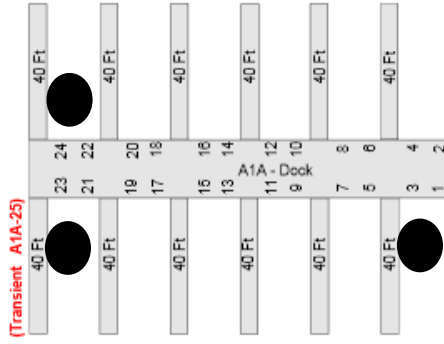

Traditional Transient Slips

We do not take reservations!

● 2018 Dock Captain
 Rough Locations -
 please visit the club-
 house map for current

(Transient E-11)

(Transient D-11)