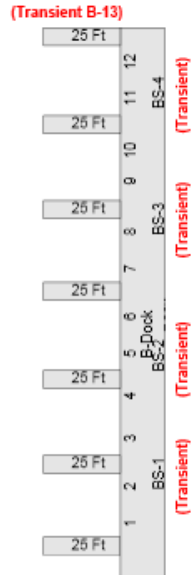

Traditional Transient Slips

We do not take reservations!

● 2018 Dock Captain
 Rough Locations -
 please visit the club-
 house map for current

(Transient E-11)

(Transient D-11)