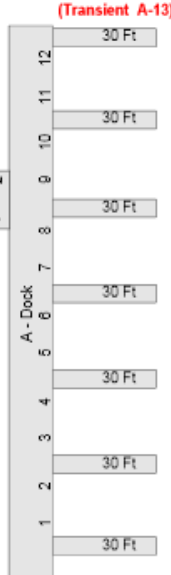

Traditional Transient Slips

We do not take reservations!

● 2018 Dock Captain
 Rough Locations -
 please visit the club-
 house map for current

(Transient E-11)

(Transient D-11)