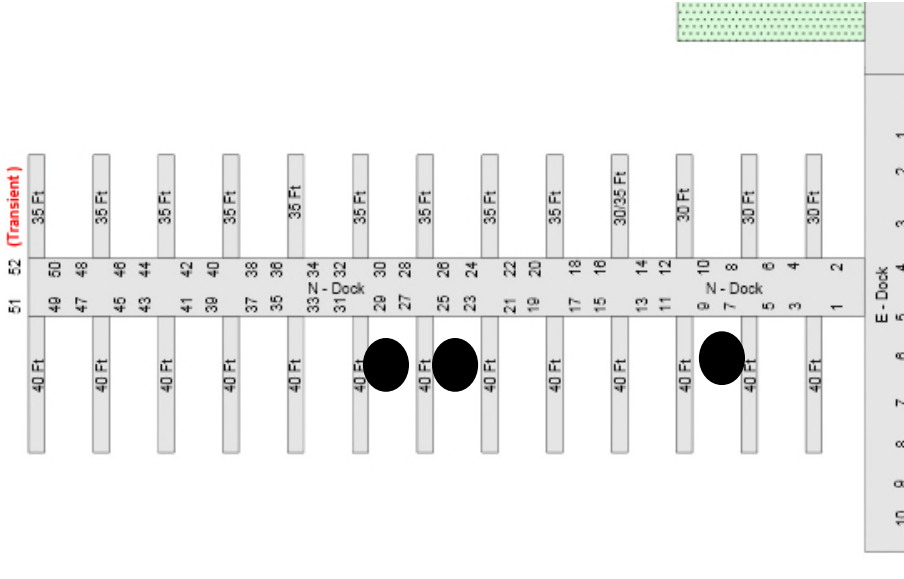

Traditional Transient Slips

We do not take reservations!

● 2018 Dock Captain
 Rough Locations -
 please visit the club-
 house map for current

(Transient E-11)

(Transient D-11)