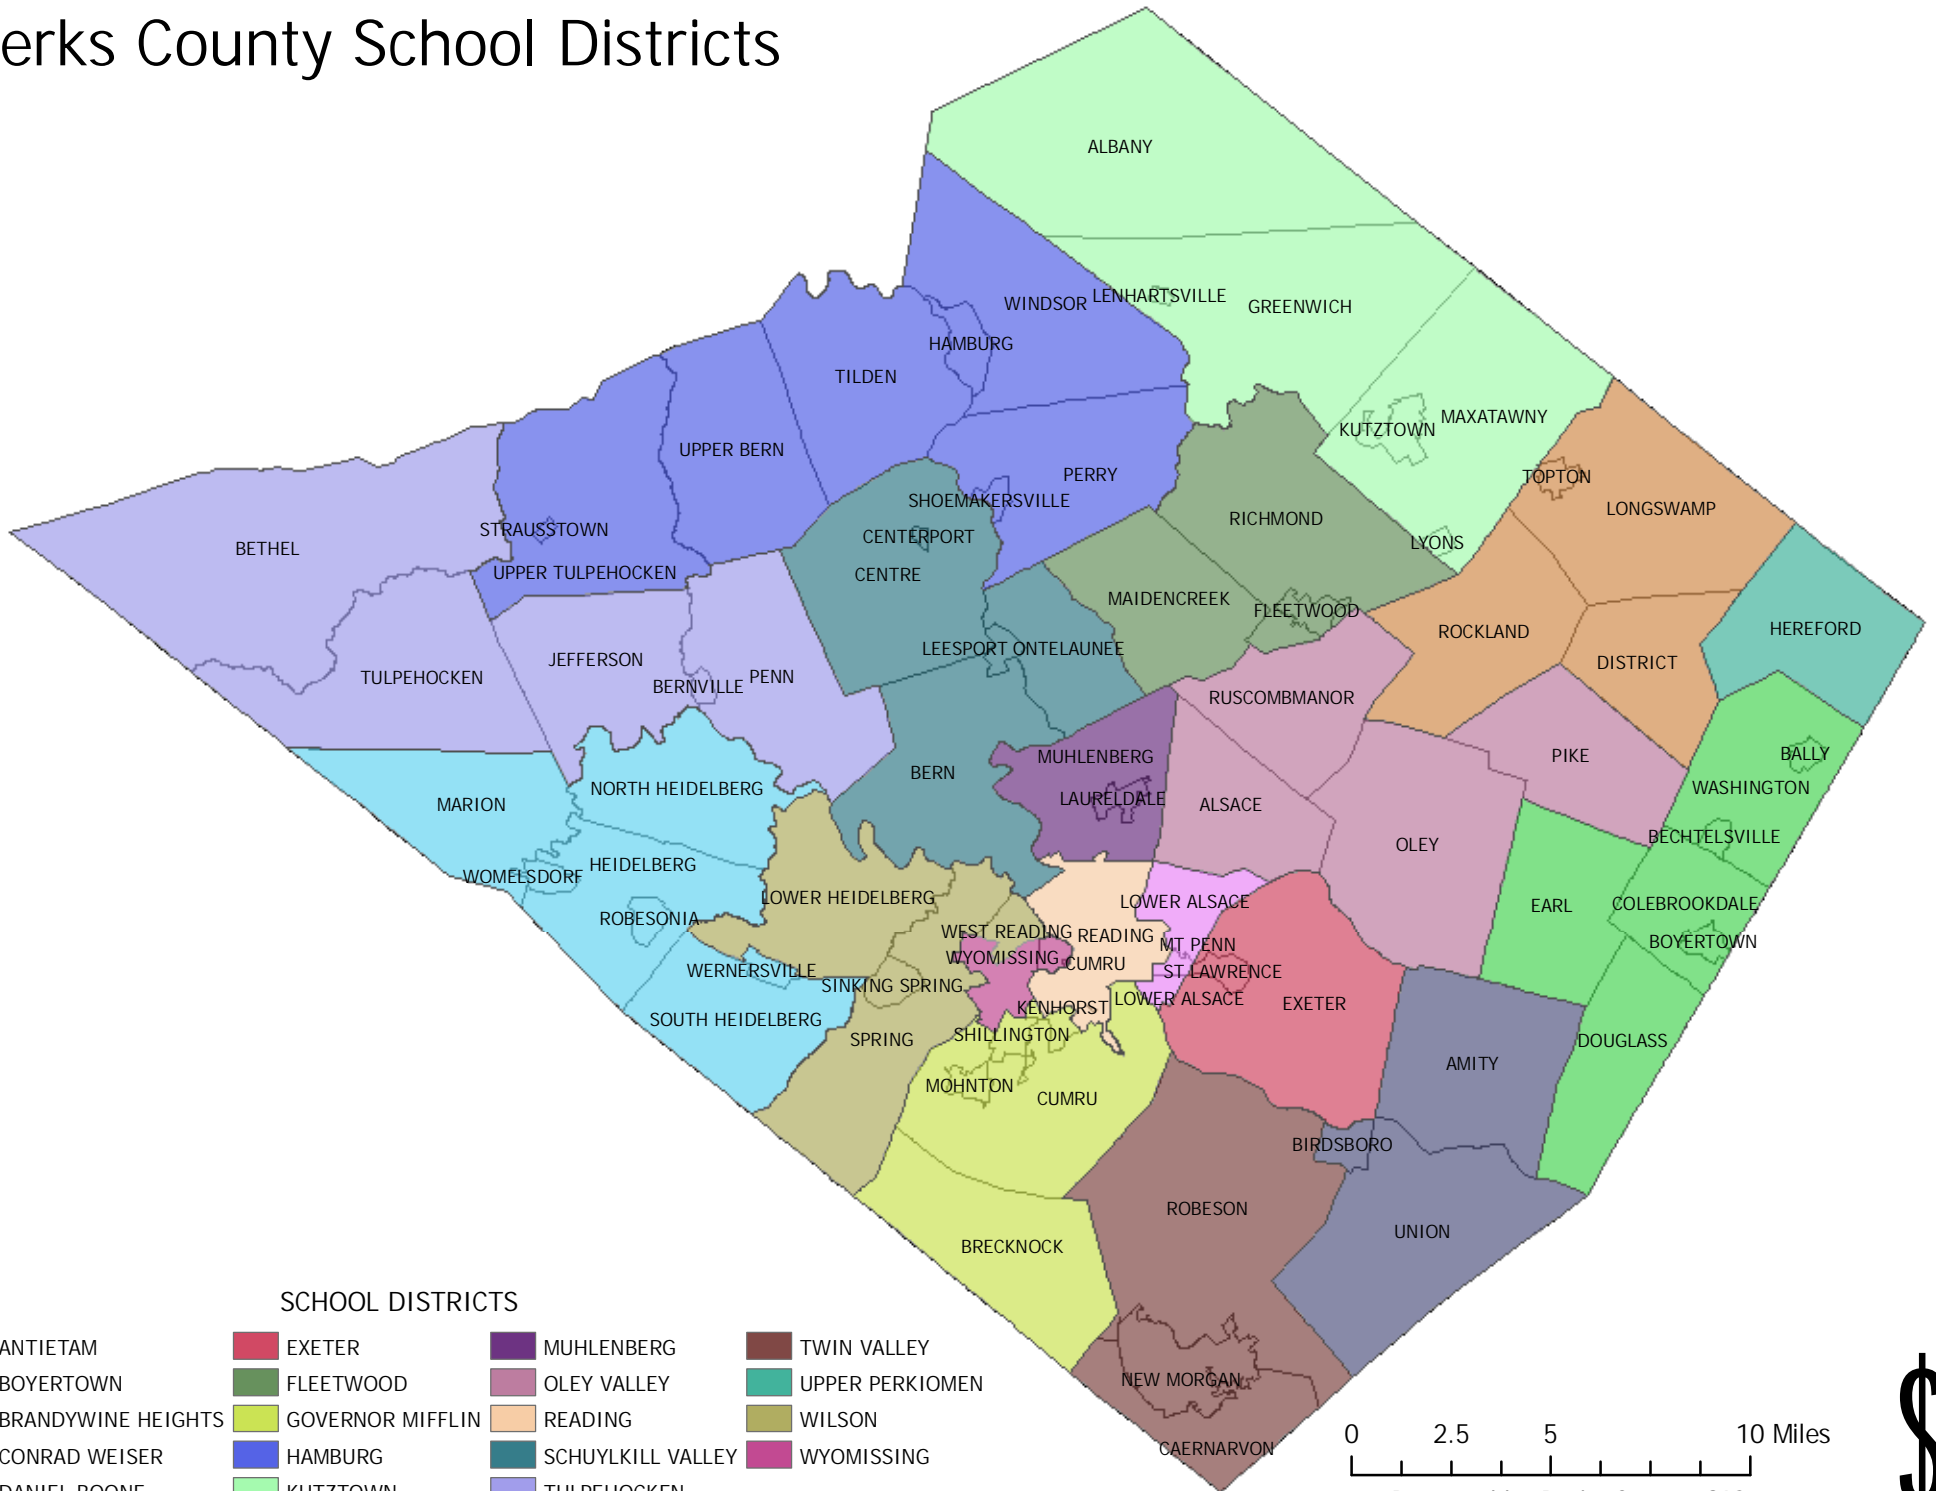

# Berks County School Districts

## SCHOOL DISTRICTS

|                    |                  |                   |                 |
|--------------------|------------------|-------------------|-----------------|
| ANTIETAM           | EXETER           | MUHLBERG          | TWIN VALLEY     |
| BOYERTOWN          | FLEETWOOD        | OLEY VALLEY       | UPPER PERKIOMEN |
| BRANDYWINE HEIGHTS | GOVERNOR MIFFLIN | READING           | WILSON          |
| CONRAD WEISER      | HAMBURG          | SCHUYLKILL VALLEY | WYOMISSING      |
| DANIEL BOONE       | KUTZTOWN         | TULPEHOCKEN       |                 |

0 2.5 5 10 Miles

Prepared by Berks County GIS